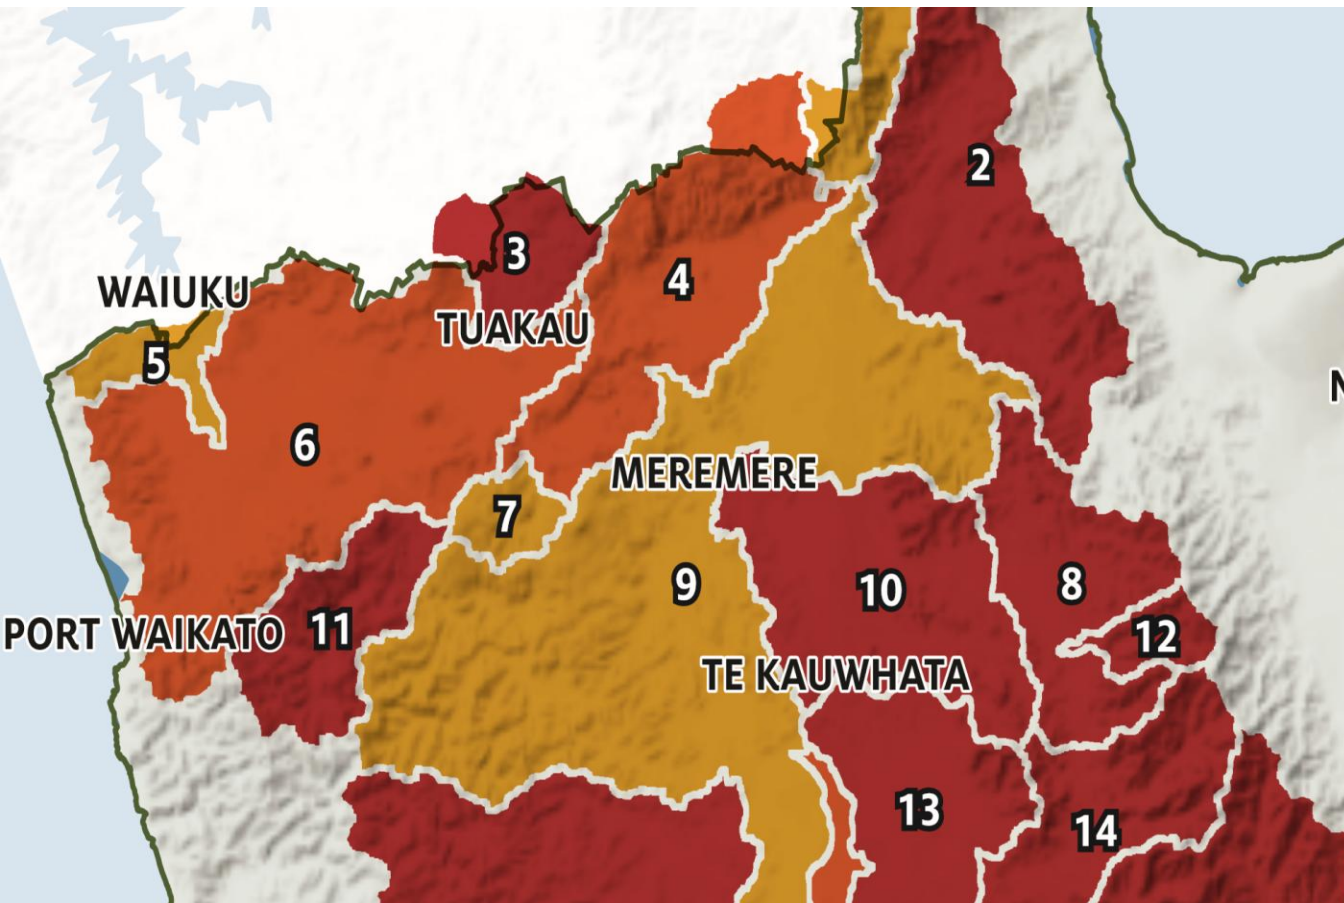

Commercial Vegetable Production

Land use and tenure

PUKEKOHE
Vegetable Growers
ASSOCIATION

PC1 Block 3 Hearing
15 August 2019

4th Generation Family business
based at Union Rd, Mauku

‘Enterprise’ Areas of Operation

Pukekohe based Growing operations

operates across Auckland - Waikato regional divide

cropping activity and rotational plans managed collectively across the wider land base

within this land base, a mix of family owned land and leased land

	Group owned	leased
Auckland	65 Ha	240 Ha
Nth Waikato (PC1)	220 Ha	135 Ha

Operative in 4 sub catchments	
Waikato @ Tuakau bridge	P2
Waikato @ Port Waikato	P2
Waikato @ Mercer bridge	P3
Opuatia	P1

Lower Waikato Freshwater Management Unit

- Sub catchments

LEGEND

Sub-catchment priority rank

— Waikato Regional Council boundary

CVP Land tenure within PC1 catchment area

- ▶ Typically, Growers run a balance of owned and leased land
- ▶ Majority of lease hold land is managed long term as per owned land
- ▶ Significant management input and infrastructure typically undertaken & paid for by CVP's