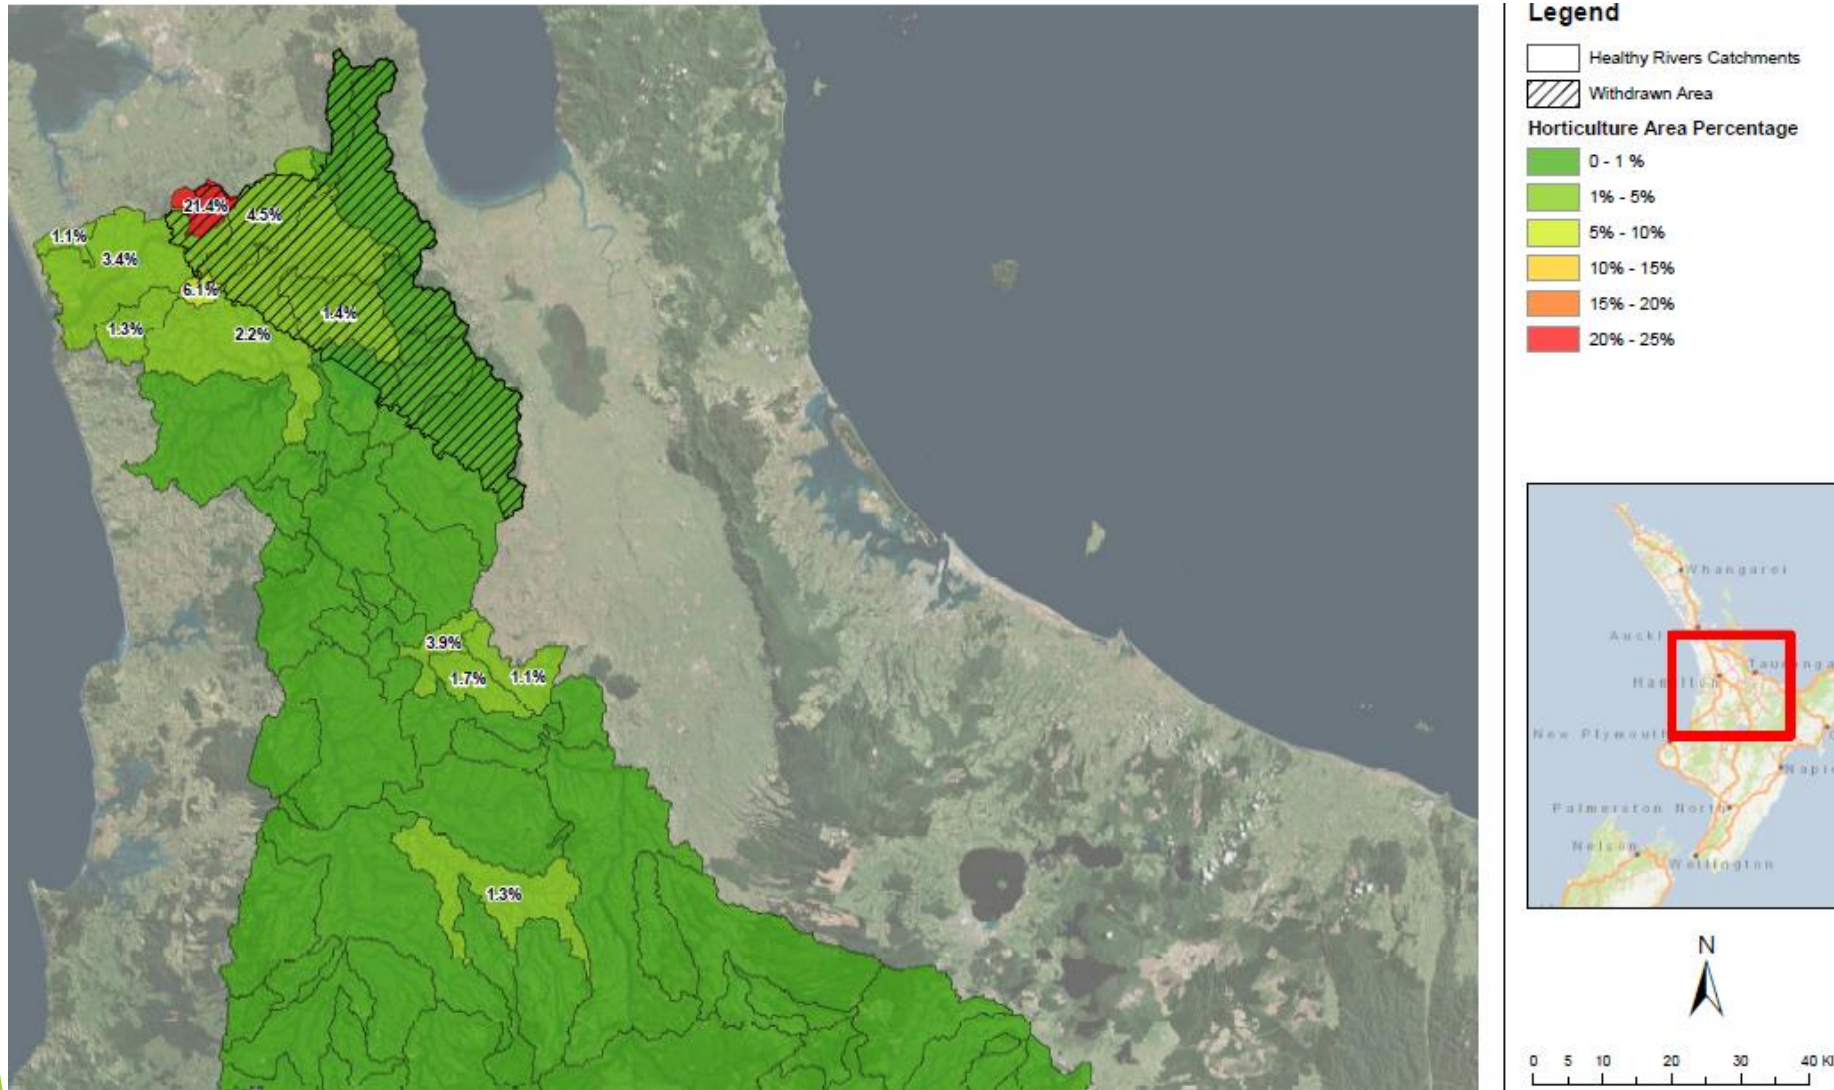

Cover crops - effect on soil-borne diseases

Farming Developments

Harvester modification

A Guide to SMART FARMING

CVP land use footprint

Waikato @ Port Waikato

■ Dairy
 ■ Forestry
 ■ Horticulture
 ■ Maize
 ■ Miscellaneous
 ■ Native Forest & Scrub
 ■ Other Animal
 ■ Sheep and Beef - Hill and High
 ■ Sheep and Beef - Intensive
 ■ Urban
 ■ Dairy support