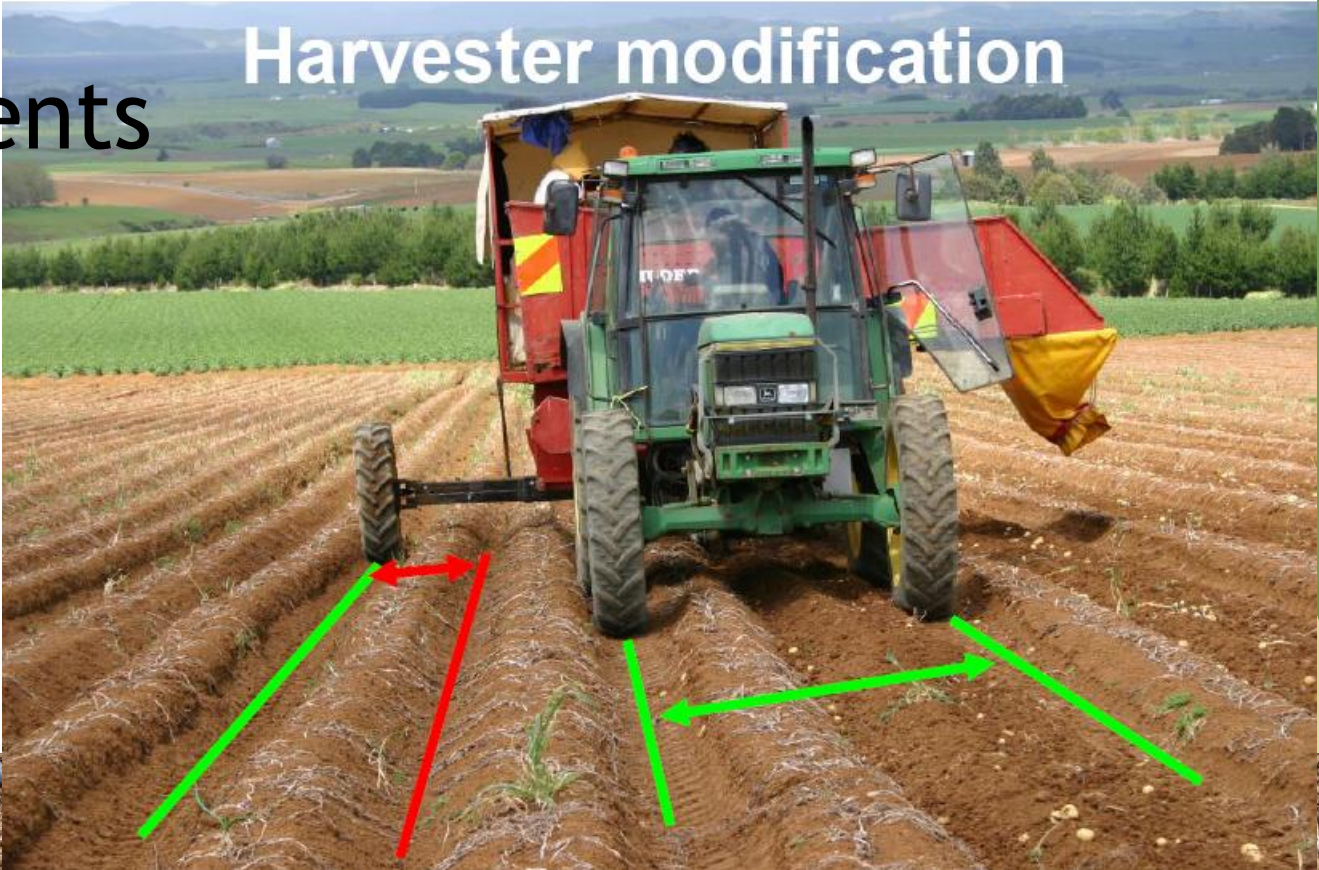

Property management

- ▶ Paddock layout
 - ▶ Crop activity to compliment natural features of property
- ▶ Permanent Infrastructure
 - ▶ Farm tracks/ yards, shelter
 - ▶ Water infrastructure - ground and surface
- ▶ Semi permanent infrastructure
 - ▶ Paddock headlands
 - ▶ Silt traps and cutoff drains
- ▶ Crop Rotation
 - ▶ Paddock rotation
 - ▶ Crop timelines - annual planning
 - ▶ Within crop plantings - individually managed

Cover crops - effect on soil-borne diseases

Farming Developments

Harvester modification

A Guide to SMART FARMING

CVP land use footprint

Waikato @ Port Waikato

■ Dairy
 ■ Forestry
 ■ Horticulture
 ■ Maize
 ■ Miscellaneous
 ■ Native Forest & Scrub
 ■ Other Animal
 ■ Sheep and Beef - Hill and High
 ■ Sheep and Beef - Intensive
 ■ Urban
 ■ Dairy support