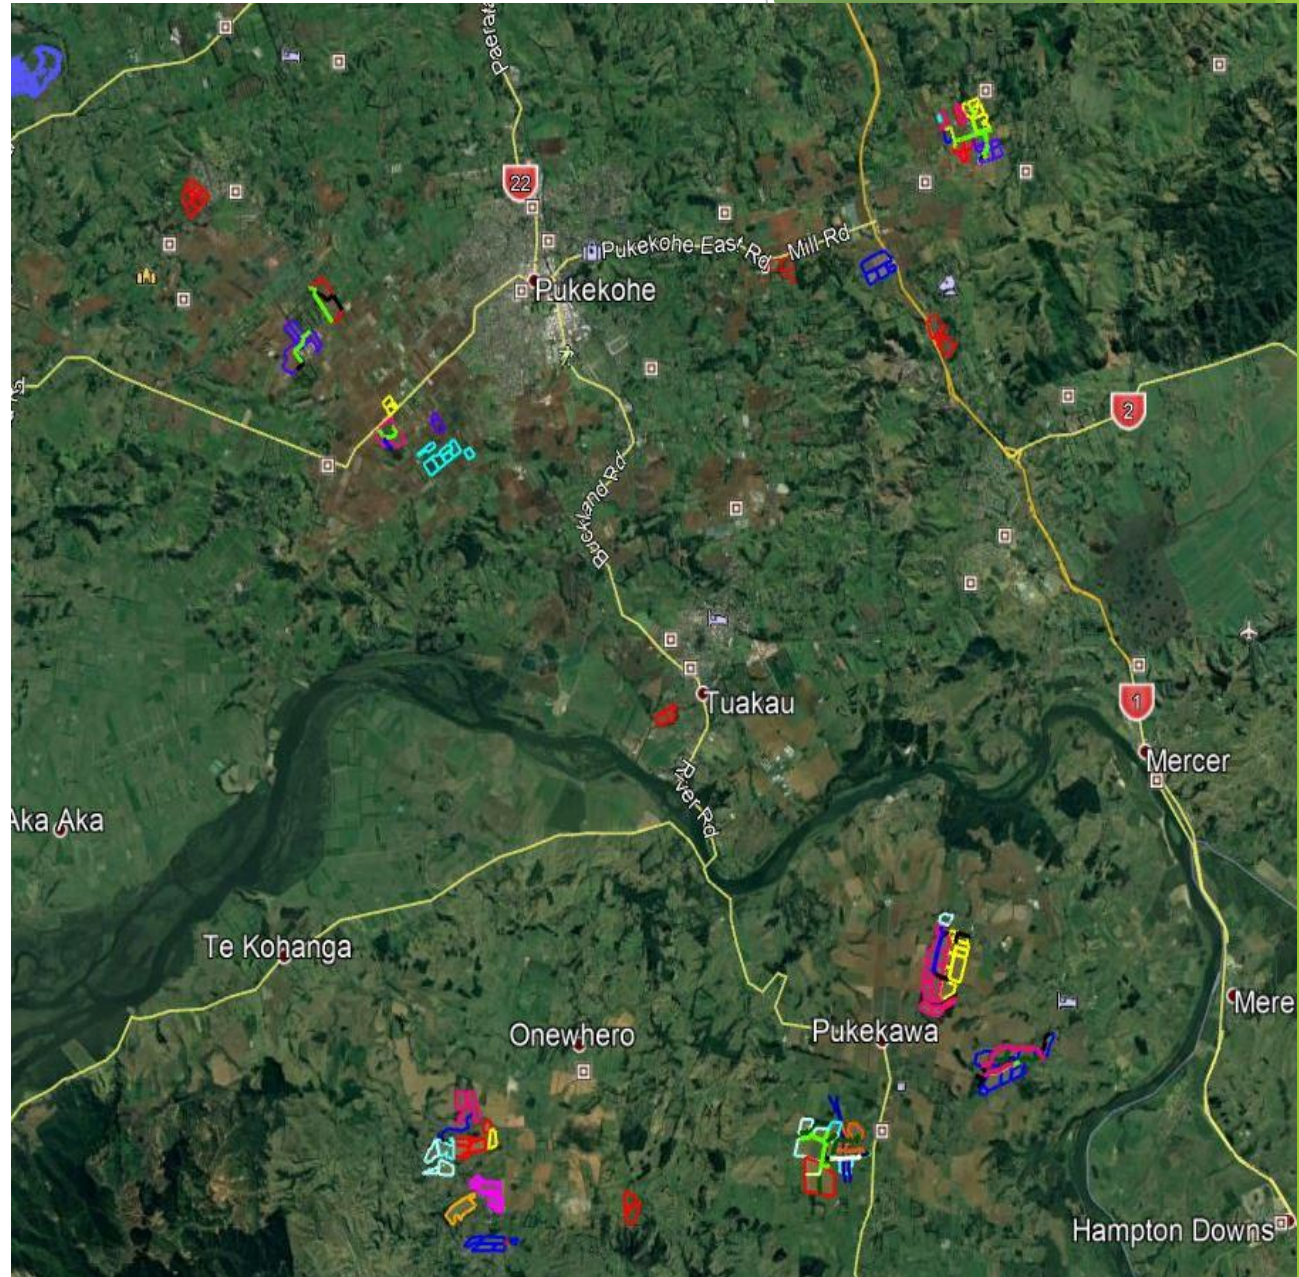

Commercial Vegetable Production

Land use and tenure

PUKEKOHE
Vegetable Growers
ASSOCIATION

PC1 Block 3 Hearing
15 August 2019

4th Generation Family business
based at Union Rd, Mauku

‘Enterprise’ Areas of Operation

Pukekohe based Growing operations

operates across Auckland - Waikato regional divide

cropping activity and rotational plans managed collectively across the wider land base

within this land base, a mix of family owned land and leased land

	Group owned	leased
Auckland	65 Ha	240 Ha
Nth Waikato (PC1)	220 Ha	135 Ha

Operative in 4 sub catchments	
Waikato @ Tuakau bridge	P2
Waikato @ Port Waikato	P2
Waikato @ Mercer bridge	P3
Opuatia	P1

Lower Waikato Freshwater Management Unit