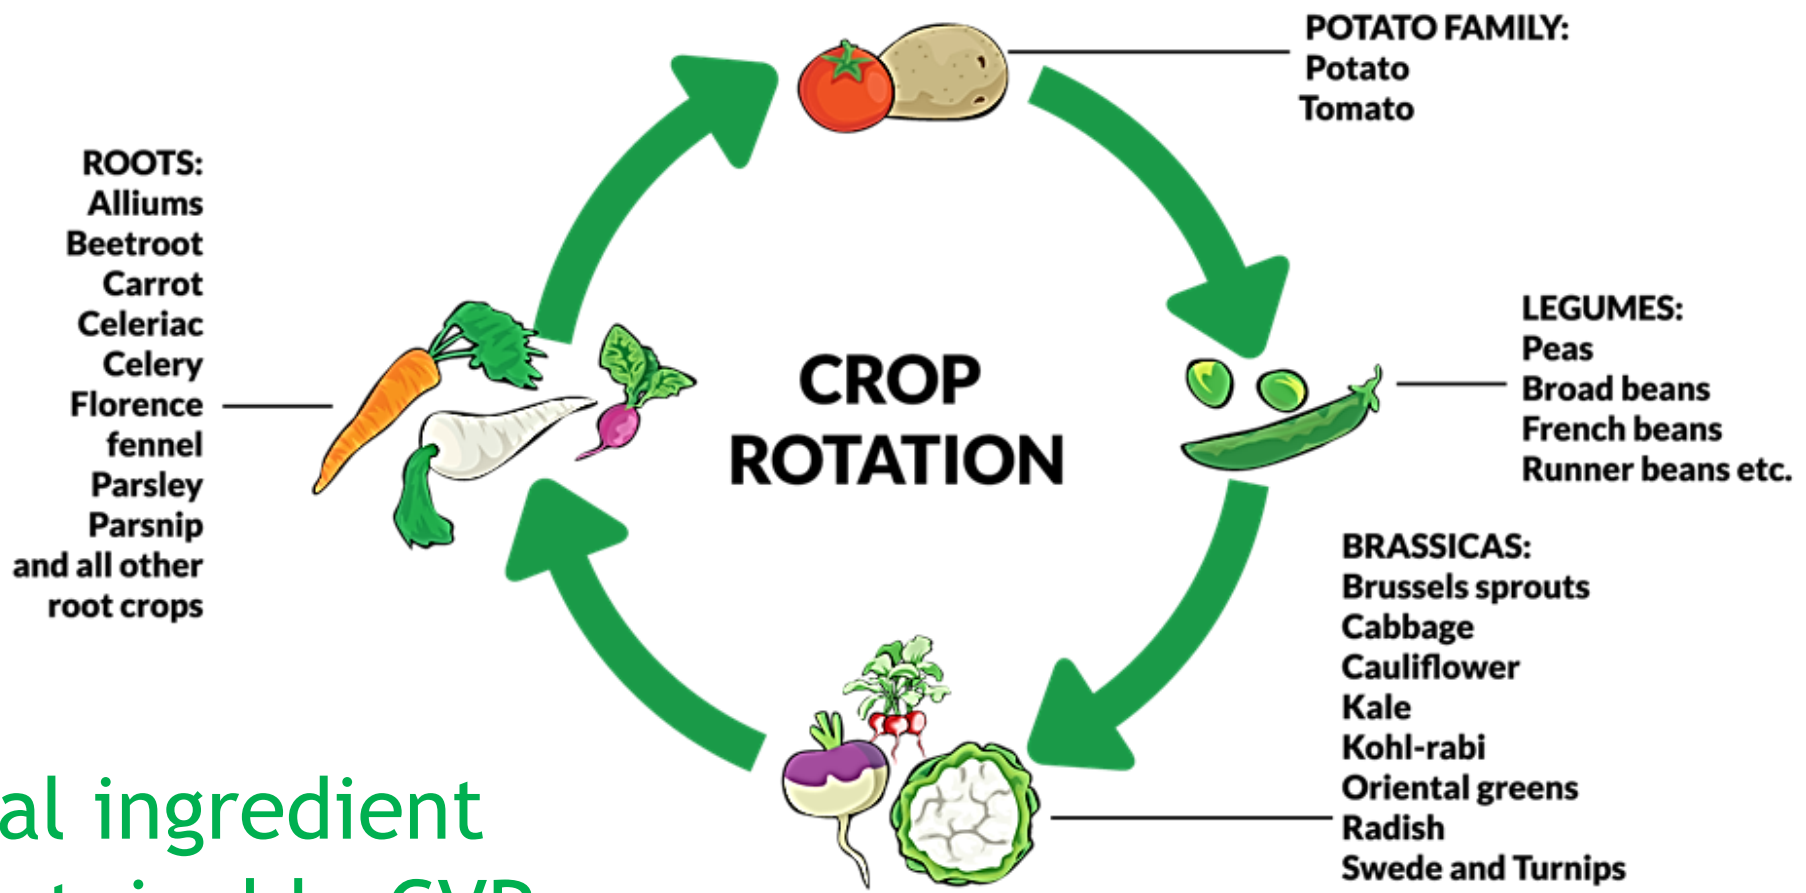

A vital ingredient to sustainable CVP