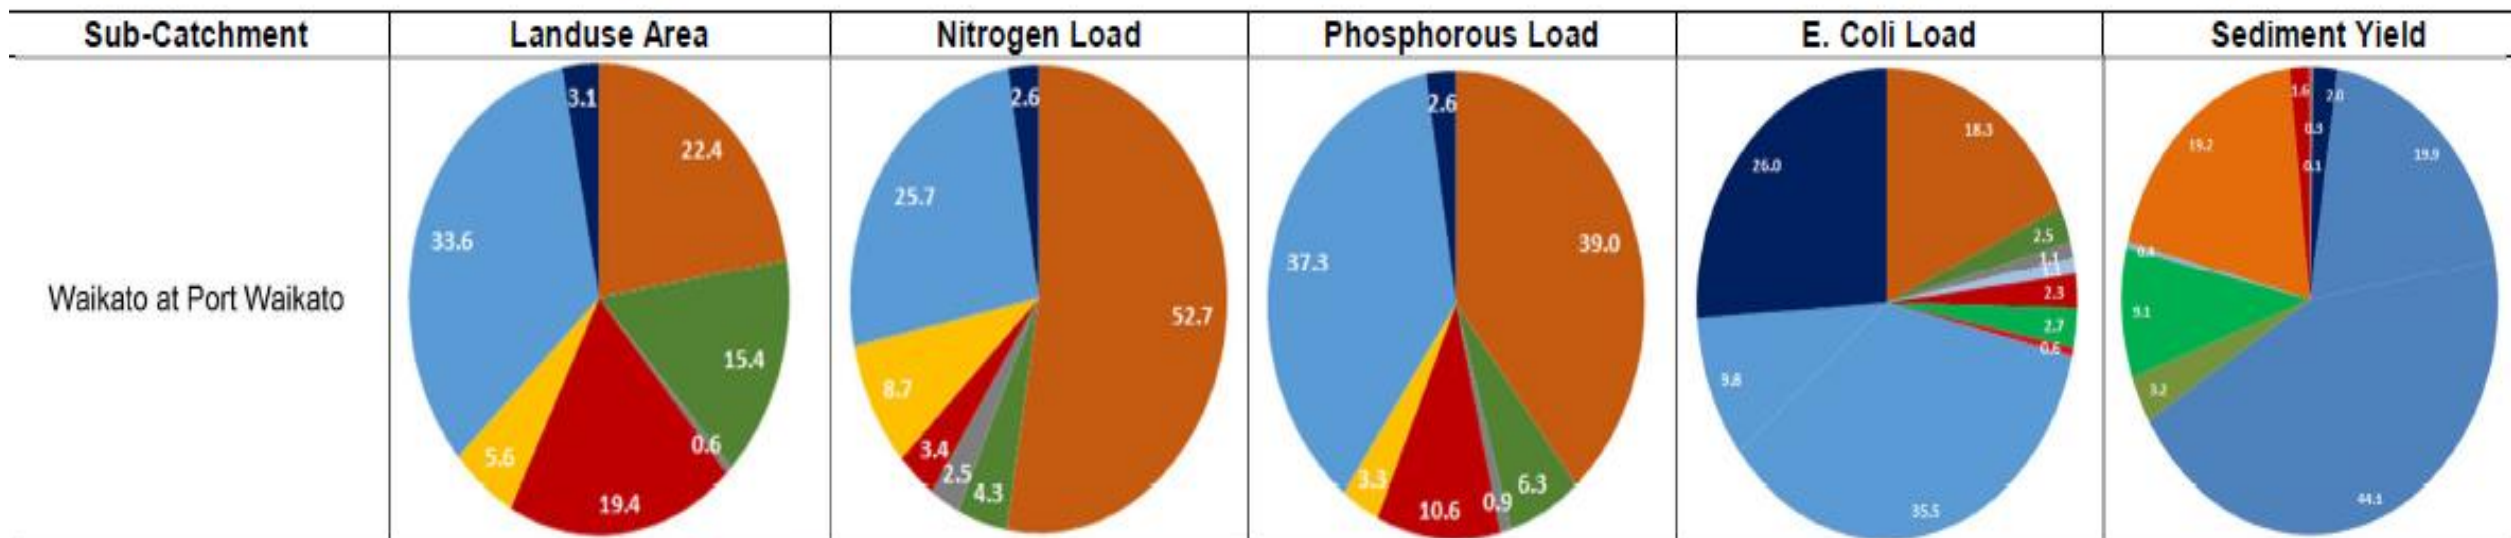

Cover crops - effect on soil-borne diseases

Farming Developments

Harvester modification

A Guide to SMART FARMING

CVP land use footprint

Waikato @ Port Waikato

■ Dairy
 ■ Forestry
 ■ Horticulture
 ■ Maize
 ■ Miscellaneous
 ■ Native Forest & Scrub
 ■ Other Animal
 ■ Sheep and Beef - Hill and High
 ■ Sheep and Beef - Intensive
 ■ Urban
 ■ Dairy support