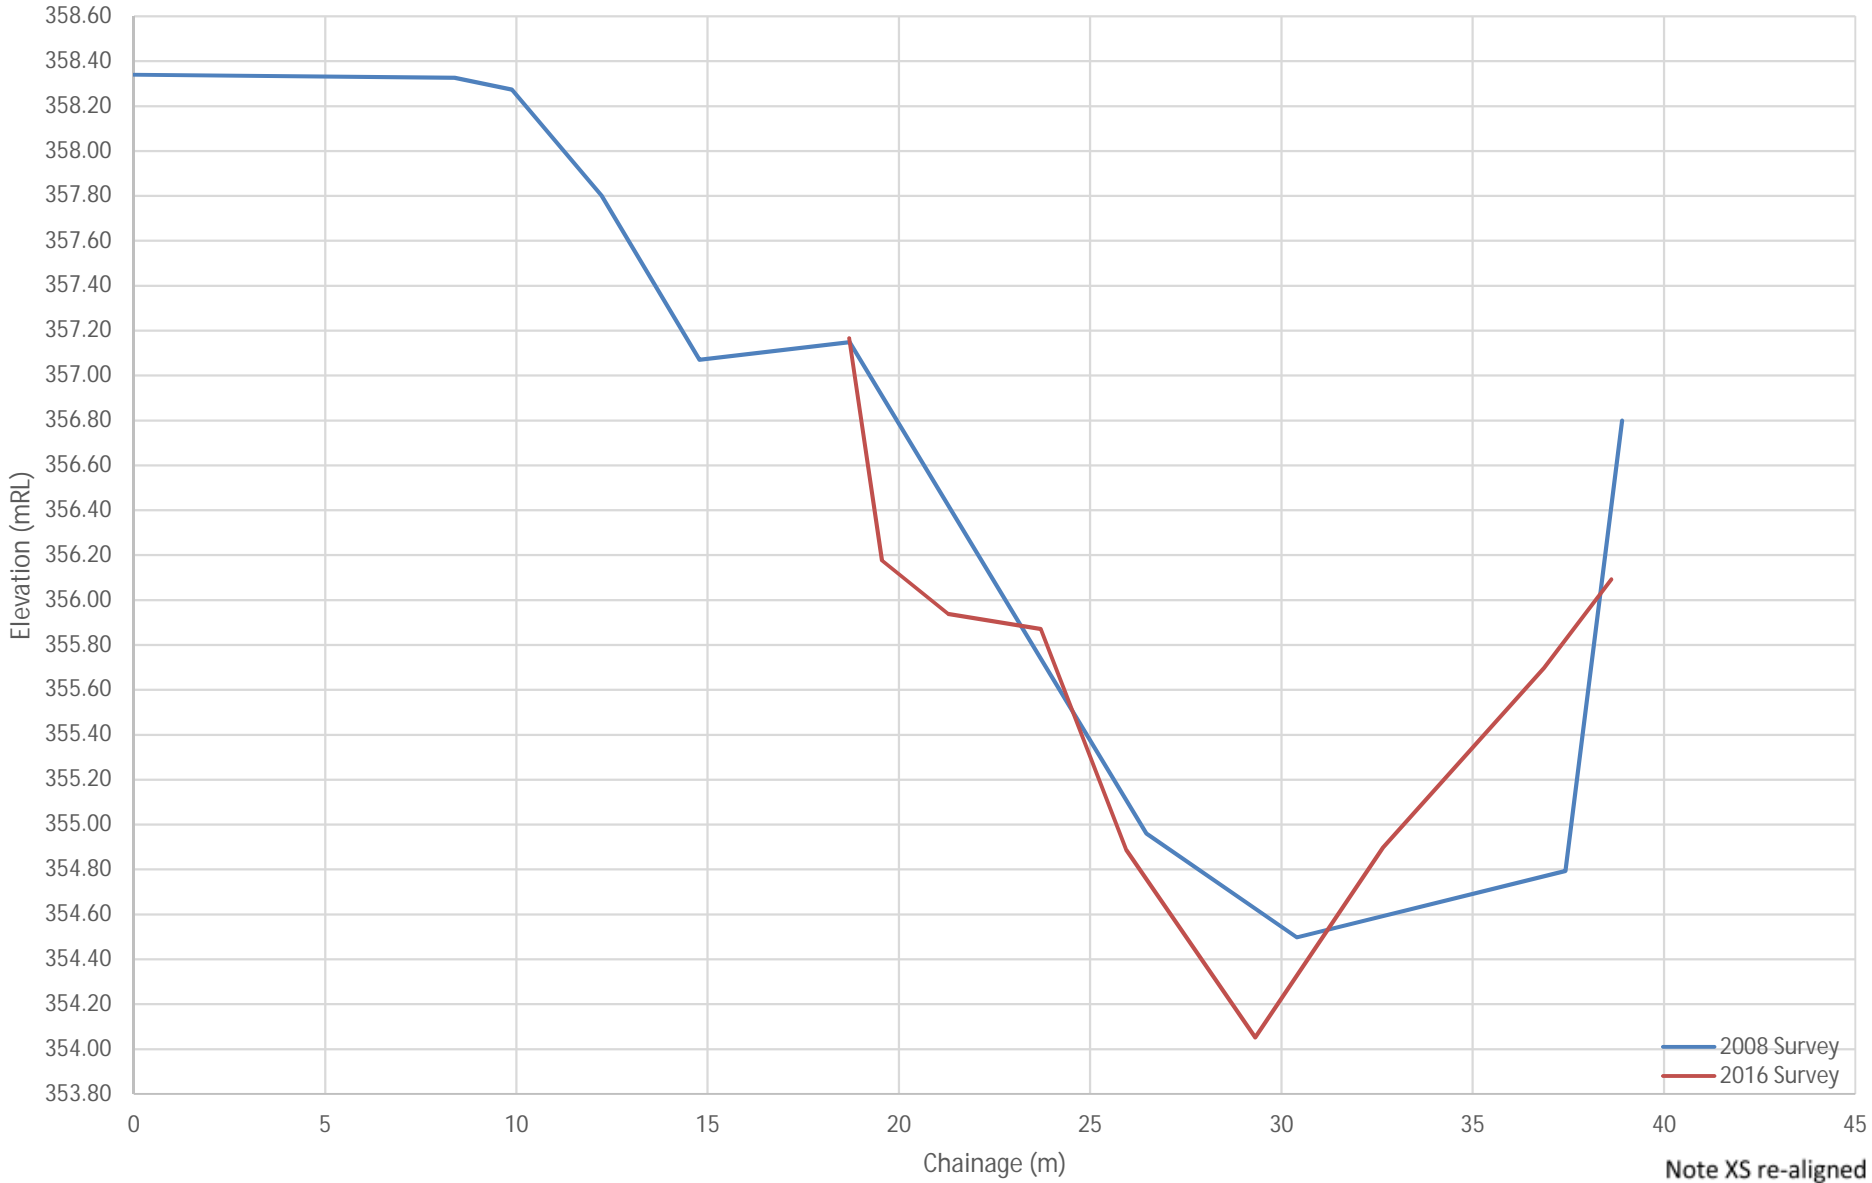

— 2008 Survey
— 2016 Survey

Note XS re-aligned

Tauranga Taupo Cross Section 7

Note XS re-aligned

Tauranga Taupo Cross Section 8

Note XS re-aligned

Tauranga Taupo Cross Section 9

Tauranga Taupo Cross Section 10

Note XS re-aligned

Tauranga Taupo Cross Section 11

Note XS re-aligned

Tauranga Taupo Cross Section 12

Note XS re-aligned

Tauranga Taupo Cross Section 13

Note XS re-aligned

Tauranga Taupo Cross Section 15

Note XS re-aligned

Tauranga Taupo Cross Section 16

Note XS re-aligned

Tauranga Taupo Cross Section 17

Note XS re-aligned

Tauranga Taupo Cross Section 18

Note XS re-aligned

Tauranga Taupo Cross Section 19

Note XS re-aligned

Tauranga Taupo Cross Section 20

Note XS re-aligned

Tauranga Taupo Cross Section 21

Note XS re-aligned

Tauranga Taupo Cross Section 26

Note XS re-aligned

Tauranga Taupo Cross Section 27