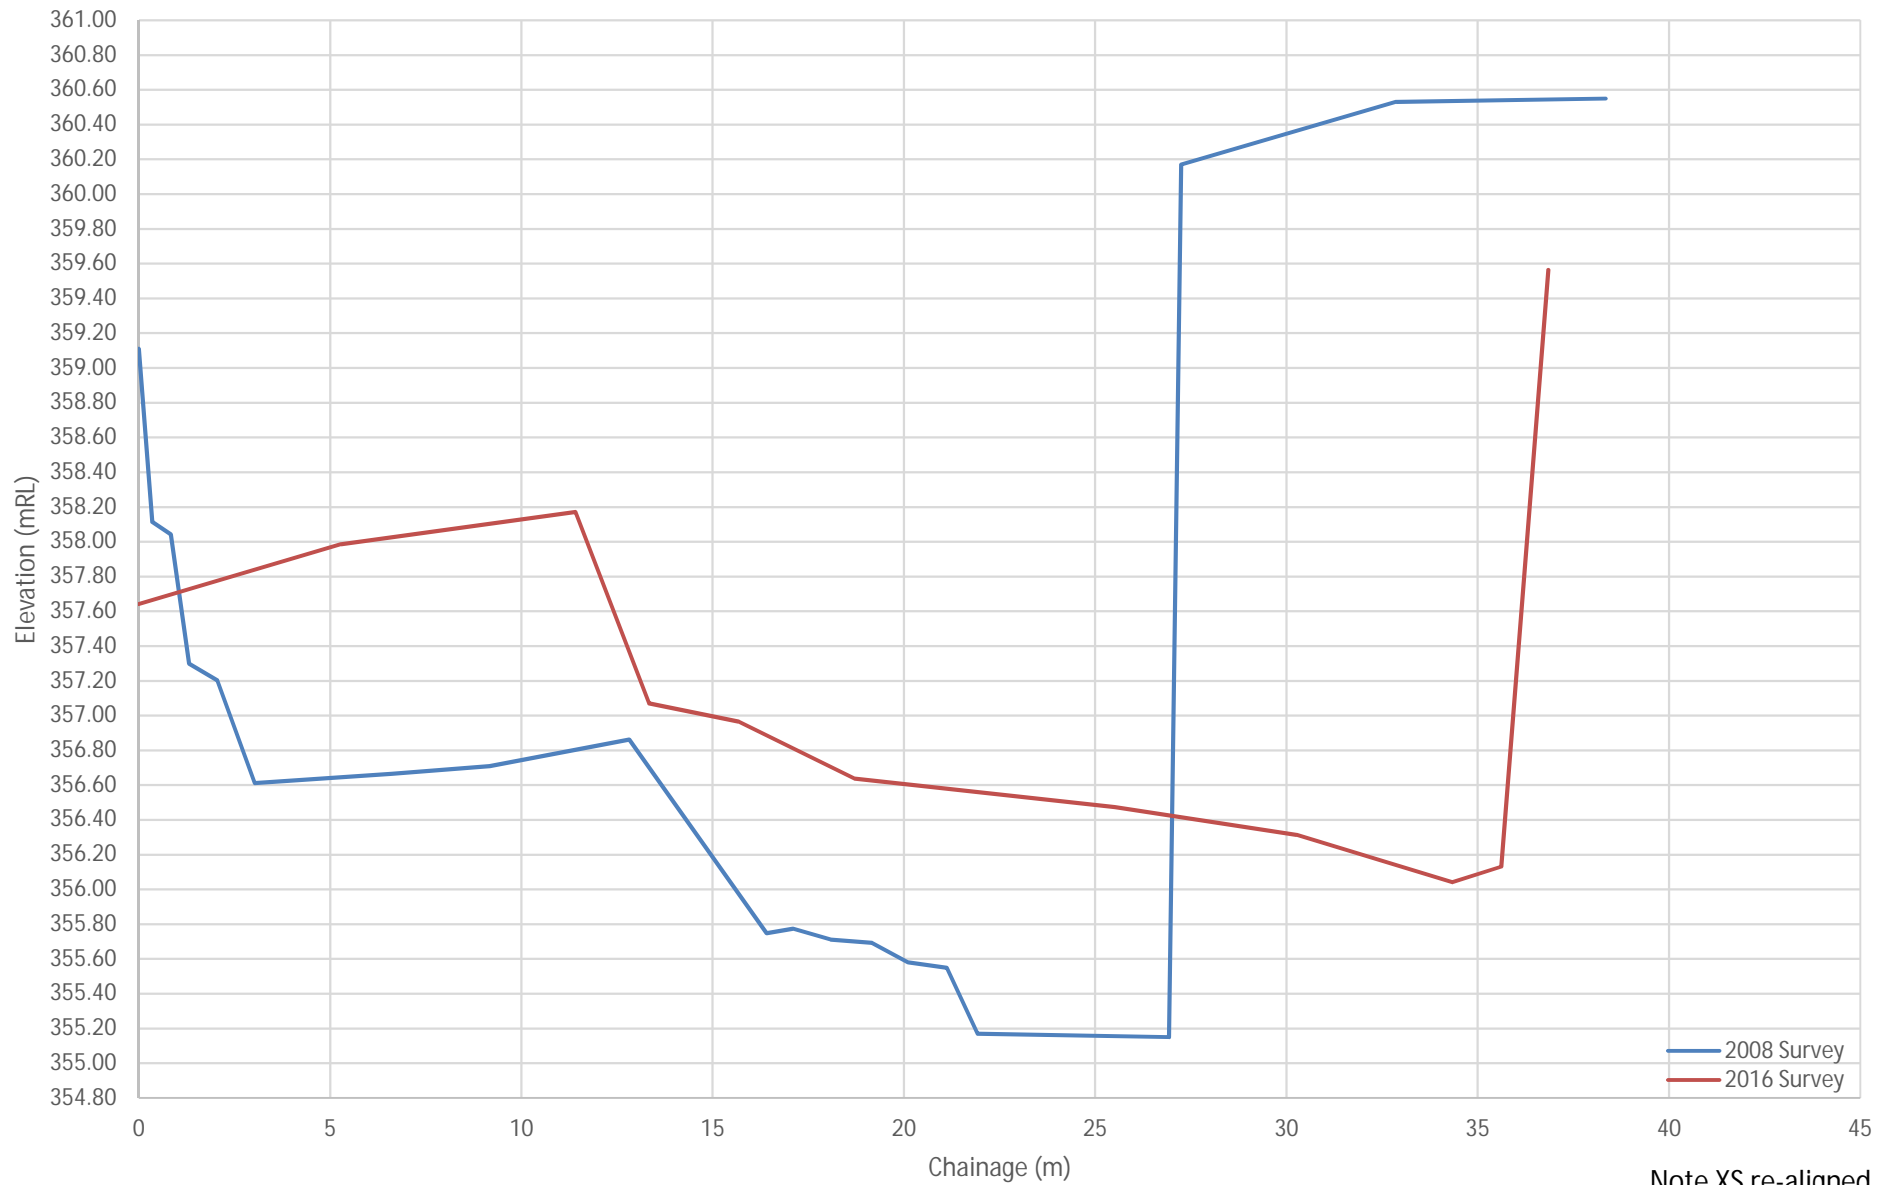

— 2008 Survey
— 2016 Survey

Note XS re-aligned

Tauranga Taupo Cross Section 7

Note XS re-aligned

Tauranga Taupo Cross Section 8

Note XS re-aligned

Tauranga Taupo Cross Section 9

Tauranga Taupo Cross Section 10

Note XS re-aligned

Tauranga Taupo Cross Section 11

Note XS re-aligned

Tauranga Taupo Cross Section 12

Note XS re-aligned

Tauranga Taupo Cross Section 13

Note XS re-aligned

Tauranga Taupo Cross Section 15

Note XS re-aligned

Tauranga Taupo Cross Section 16

Note XS re-aligned

Tauranga Taupo Cross Section 17

Note XS re-aligned

Tauranga Taupo Cross Section 18

Note XS re-aligned

Tauranga Taupo Cross Section 19

Note XS re-aligned

Tauranga Taupo Cross Section 20

Note XS re-aligned

Tauranga Taupo Cross Section 21

Note XS re-aligned

Tauranga Taupo Cross Section 26

Note XS re-aligned

Tauranga Taupo Cross Section 27