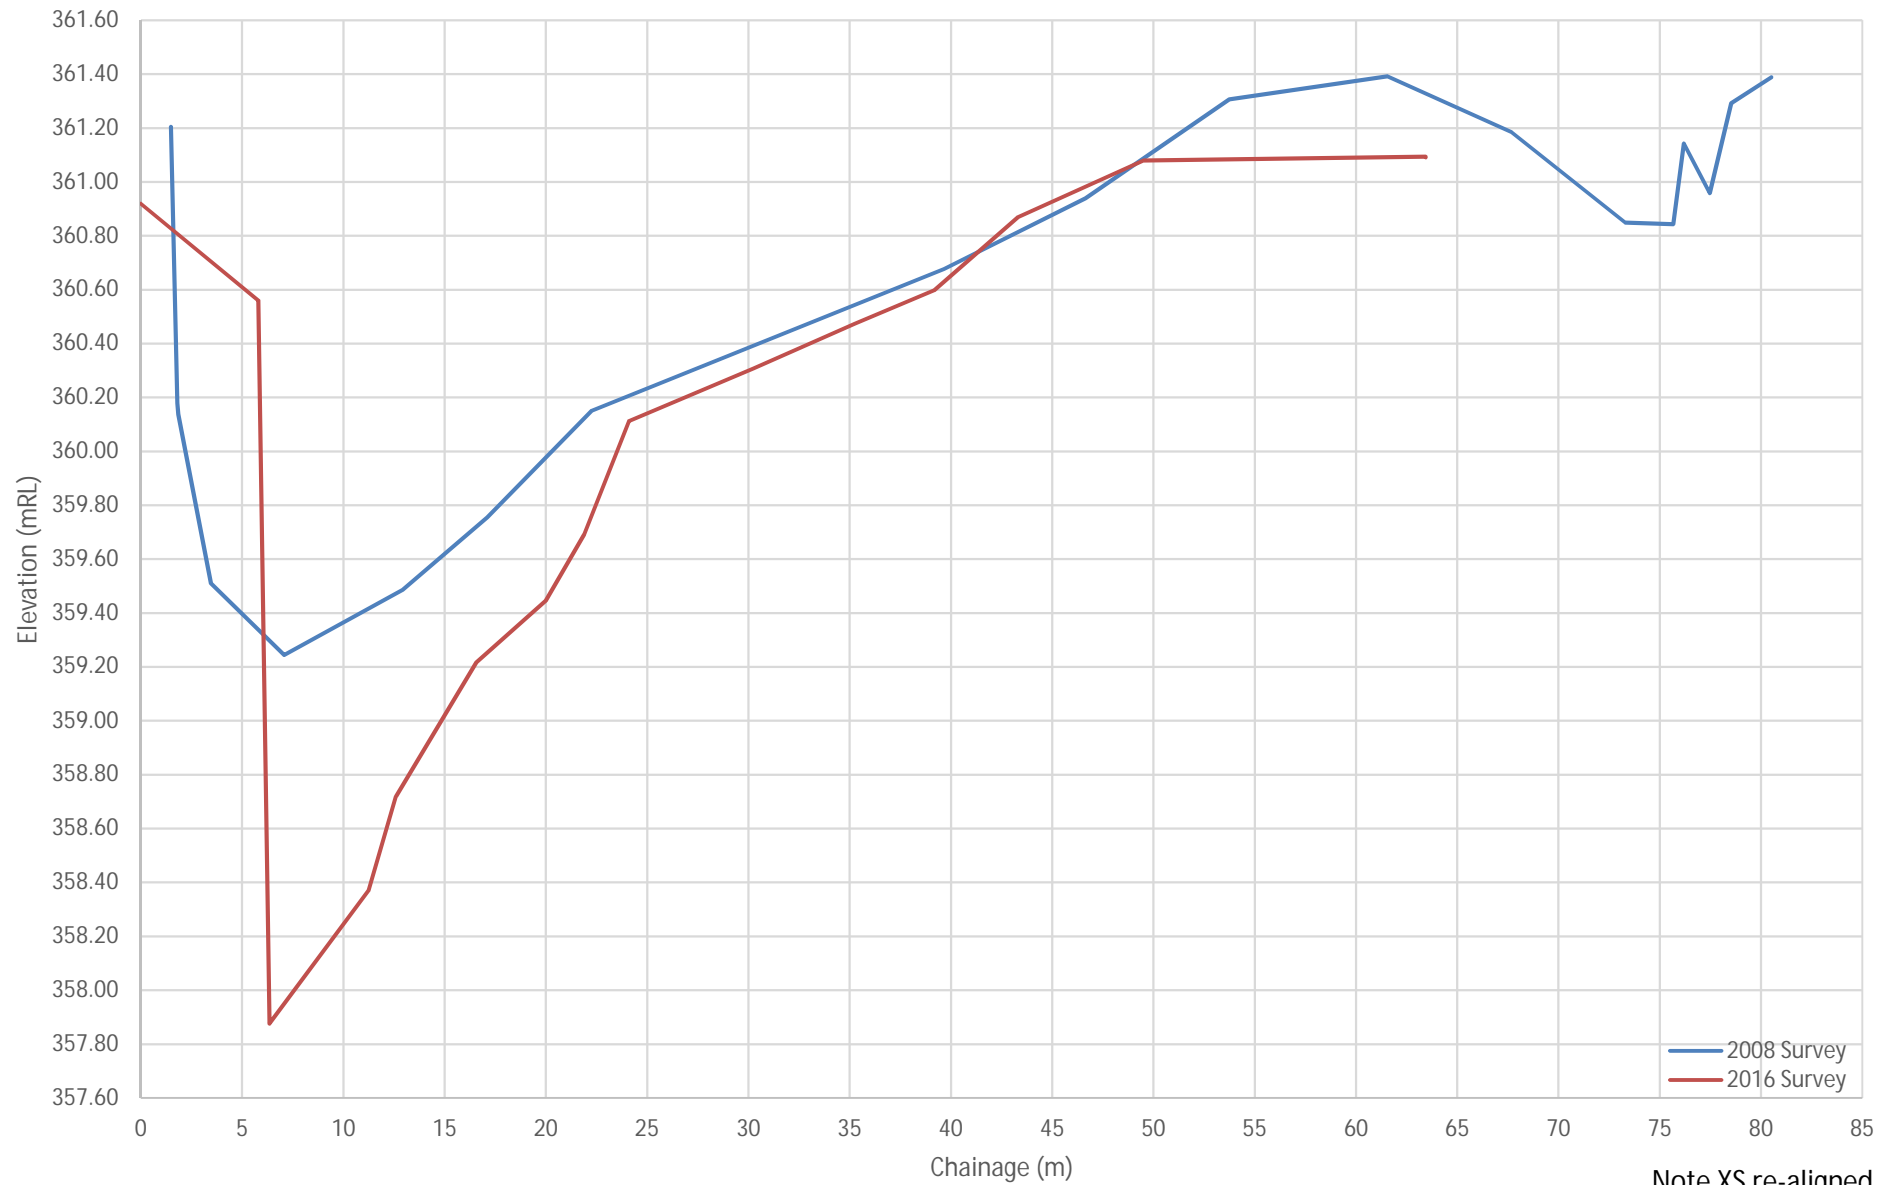

— 2008 Survey
— 2016 Survey

Note XS re-aligned

Tauranga Taupo Cross Section 7

Note XS re-aligned

Tauranga Taupo Cross Section 8

Note XS re-aligned

Tauranga Taupo Cross Section 9

Tauranga Taupo Cross Section 10

Note XS re-aligned

Tauranga Taupo Cross Section 11

Note XS re-aligned

Tauranga Taupo Cross Section 12

Note XS re-aligned

Tauranga Taupo Cross Section 13

Note XS re-aligned

Tauranga Taupo Cross Section 15

Note XS re-aligned

Tauranga Taupo Cross Section 16

Note XS re-aligned

Tauranga Taupo Cross Section 17

Note XS re-aligned

Tauranga Taupo Cross Section 18

Note XS re-aligned

Tauranga Taupo Cross Section 19

Note XS re-aligned

Tauranga Taupo Cross Section 20

Note XS re-aligned

Tauranga Taupo Cross Section 21

Note XS re-aligned

Tauranga Taupo Cross Section 26

Note XS re-aligned

Tauranga Taupo Cross Section 27