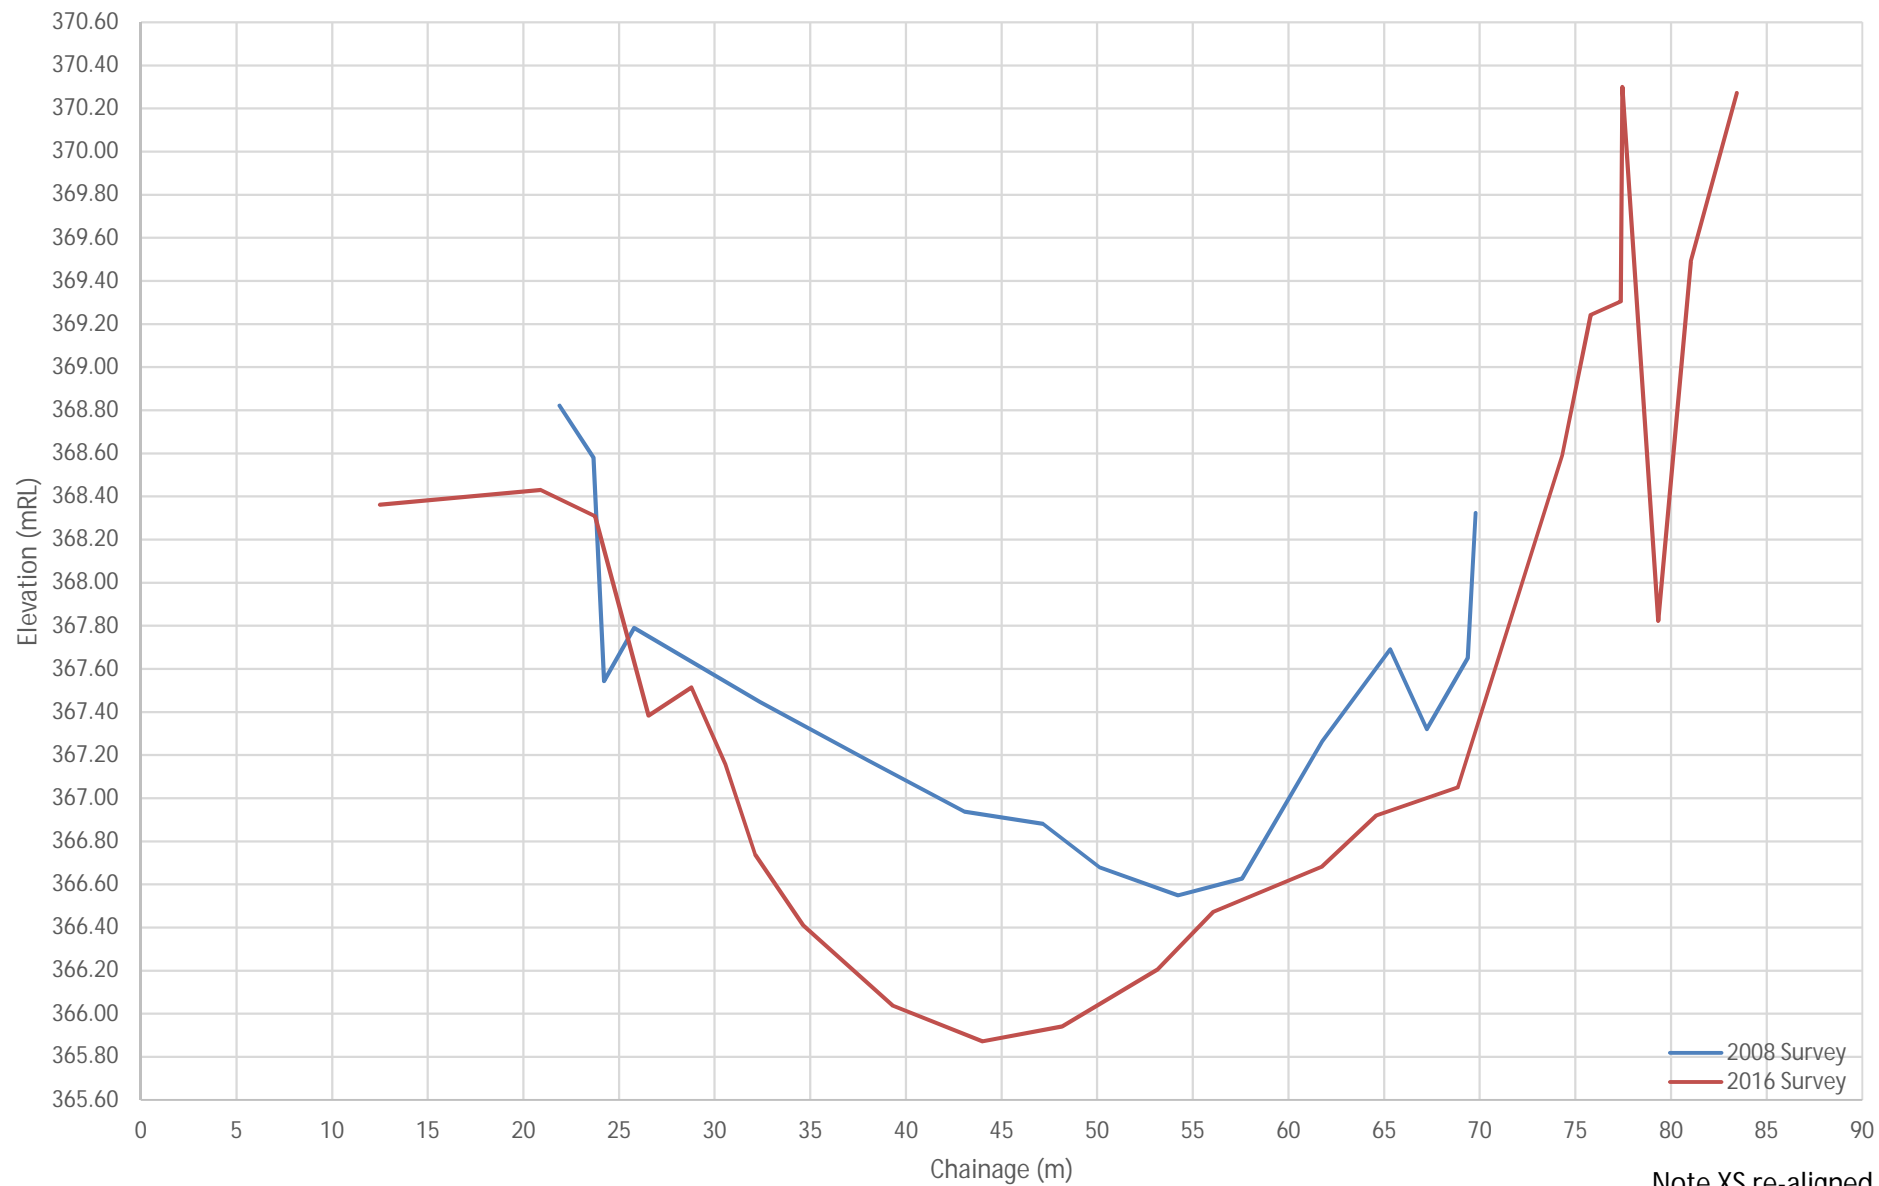

— 2008 Survey
— 2016 Survey

Note XS re-aligned

Tauranga Taupo Cross Section 7

Note XS re-aligned

Tauranga Taupo Cross Section 8

Note XS re-aligned

Tauranga Taupo Cross Section 9

Tauranga Taupo Cross Section 10

Note XS re-aligned

Tauranga Taupo Cross Section 20

Note XS re-aligned

Tauranga Taupo Cross Section 21

Note XS re-aligned

Tauranga Taupo Cross Section 26

Note XS re-aligned

Tauranga Taupo Cross Section 27

Note XS re-aligned

Tauranga Taupo Cross Section 28

Note XS re-aligned

Tauranga Taupo Cross Section 29

Note XS re-aligned

Tauranga Taupo Cross Section 30

Note XS re-aligned

Tauranga Taupo Cross Section 31

Note XS re-aligned

Tauranga Taupo Cross Section 32

Tauranga Taupo Cross Section 33

Tauranga Taupo Cross Section 34

Note XS re-aligned