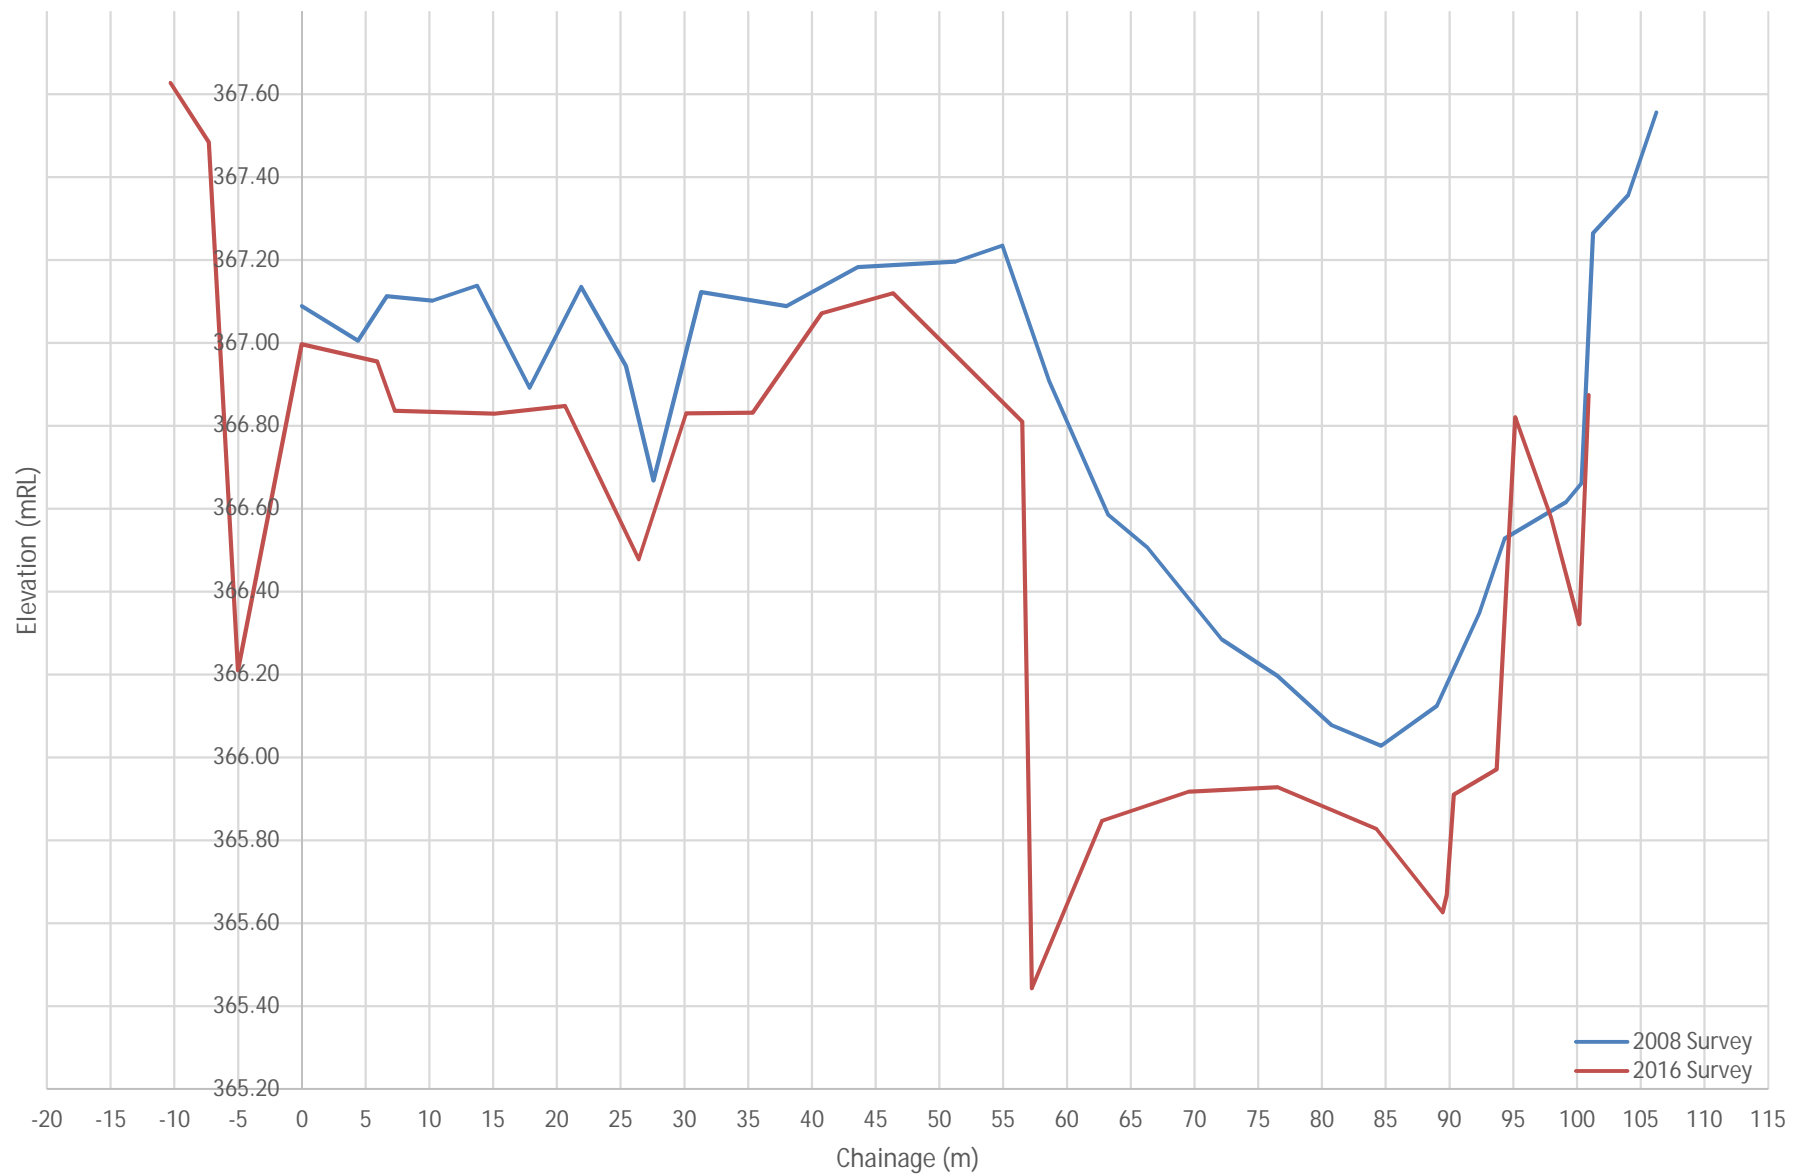

— 2008 Survey
— 2016 Survey

Note XS re-aligned

Tauranga Taupo Cross Section 7

Note XS re-aligned

Tauranga Taupo Cross Section 8

Note XS re-aligned

Tauranga Taupo Cross Section 9

Tauranga Taupo Cross Section 10

Note XS re-aligned

Tauranga Taupo Cross Section 20

Note XS re-aligned

Tauranga Taupo Cross Section 21

Note XS re-aligned

Tauranga Taupo Cross Section 26

Note XS re-aligned

Tauranga Taupo Cross Section 27

Note XS re-aligned

Tauranga Taupo Cross Section 28

Note XS re-aligned

Tauranga Taupo Cross Section 29

Note XS re-aligned

Tauranga Taupo Cross Section 30

Note XS re-aligned

Tauranga Taupo Cross Section 31

Note XS re-aligned

Tauranga Taupo Cross Section 32

Tauranga Taupo Cross Section 33

Tauranga Taupo Cross Section 34

Note XS re-aligned