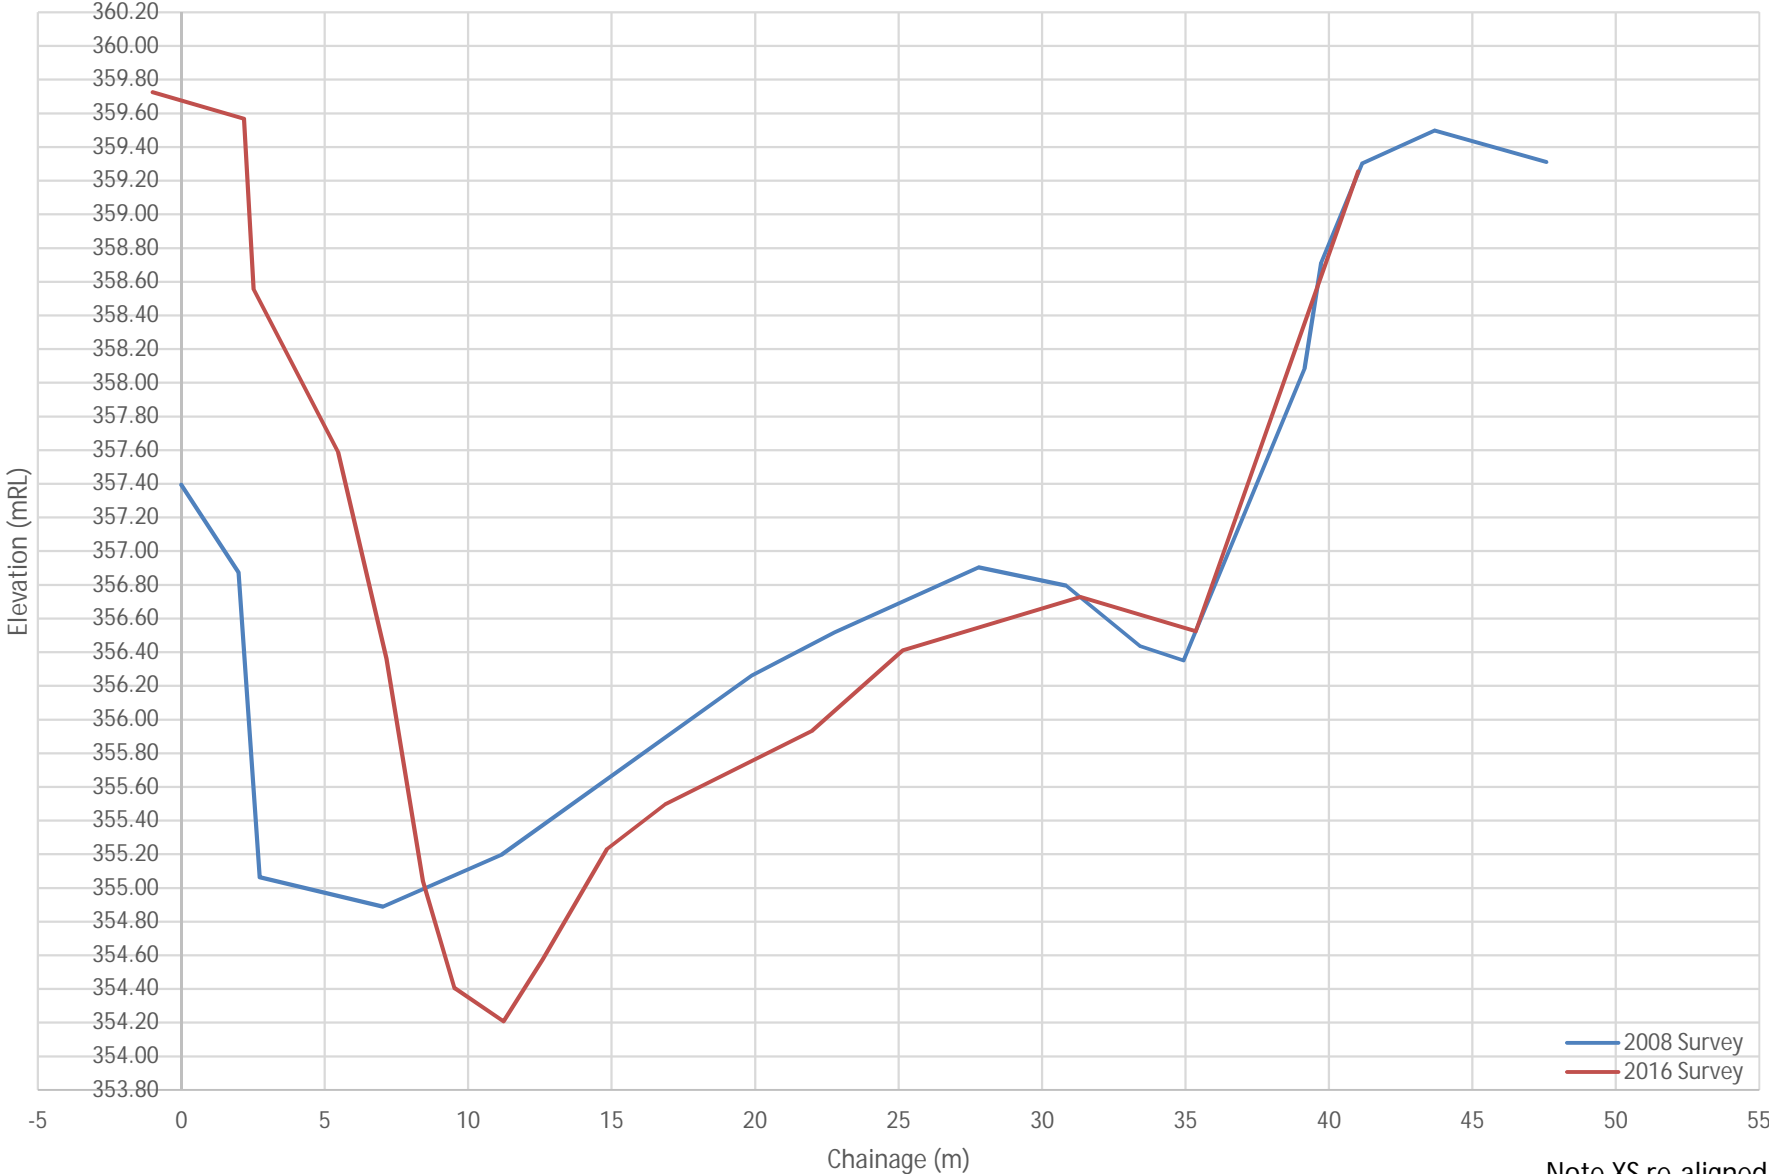

Appendix F: 2008 and 2016 cross sections

Tauranga Taupo Cross Section 1

Tauranga Taupo Cross Section 2

Tauranga Taupo Cross Section 3

Tauranga Taupo Cross Section 4

Tauranga Taupo Cross Section 5

Tauranga Taupo Cross Section 6

— 2008 Survey
— 2016 Survey

Note XS re-aligned

Tauranga Taupo Cross Section 7

Note XS re-aligned

Tauranga Taupo Cross Section 8

Note XS re-aligned

Tauranga Taupo Cross Section 9

Tauranga Taupo Cross Section 10

Note XS re-aligned

Tauranga Taupo Cross Section 11

Note XS re-aligned

Tauranga Taupo Cross Section 12

Note XS re-aligned

Tauranga Taupo Cross Section 13

Note XS re-aligned

Tauranga Taupo Cross Section 15

Note XS re-aligned

Tauranga Taupo Cross Section 16

Note XS re-aligned

Tauranga Taupo Cross Section 17

Note XS re-aligned

Tauranga Taupo Cross Section 18

Note XS re-aligned

Tauranga Taupo Cross Section 19