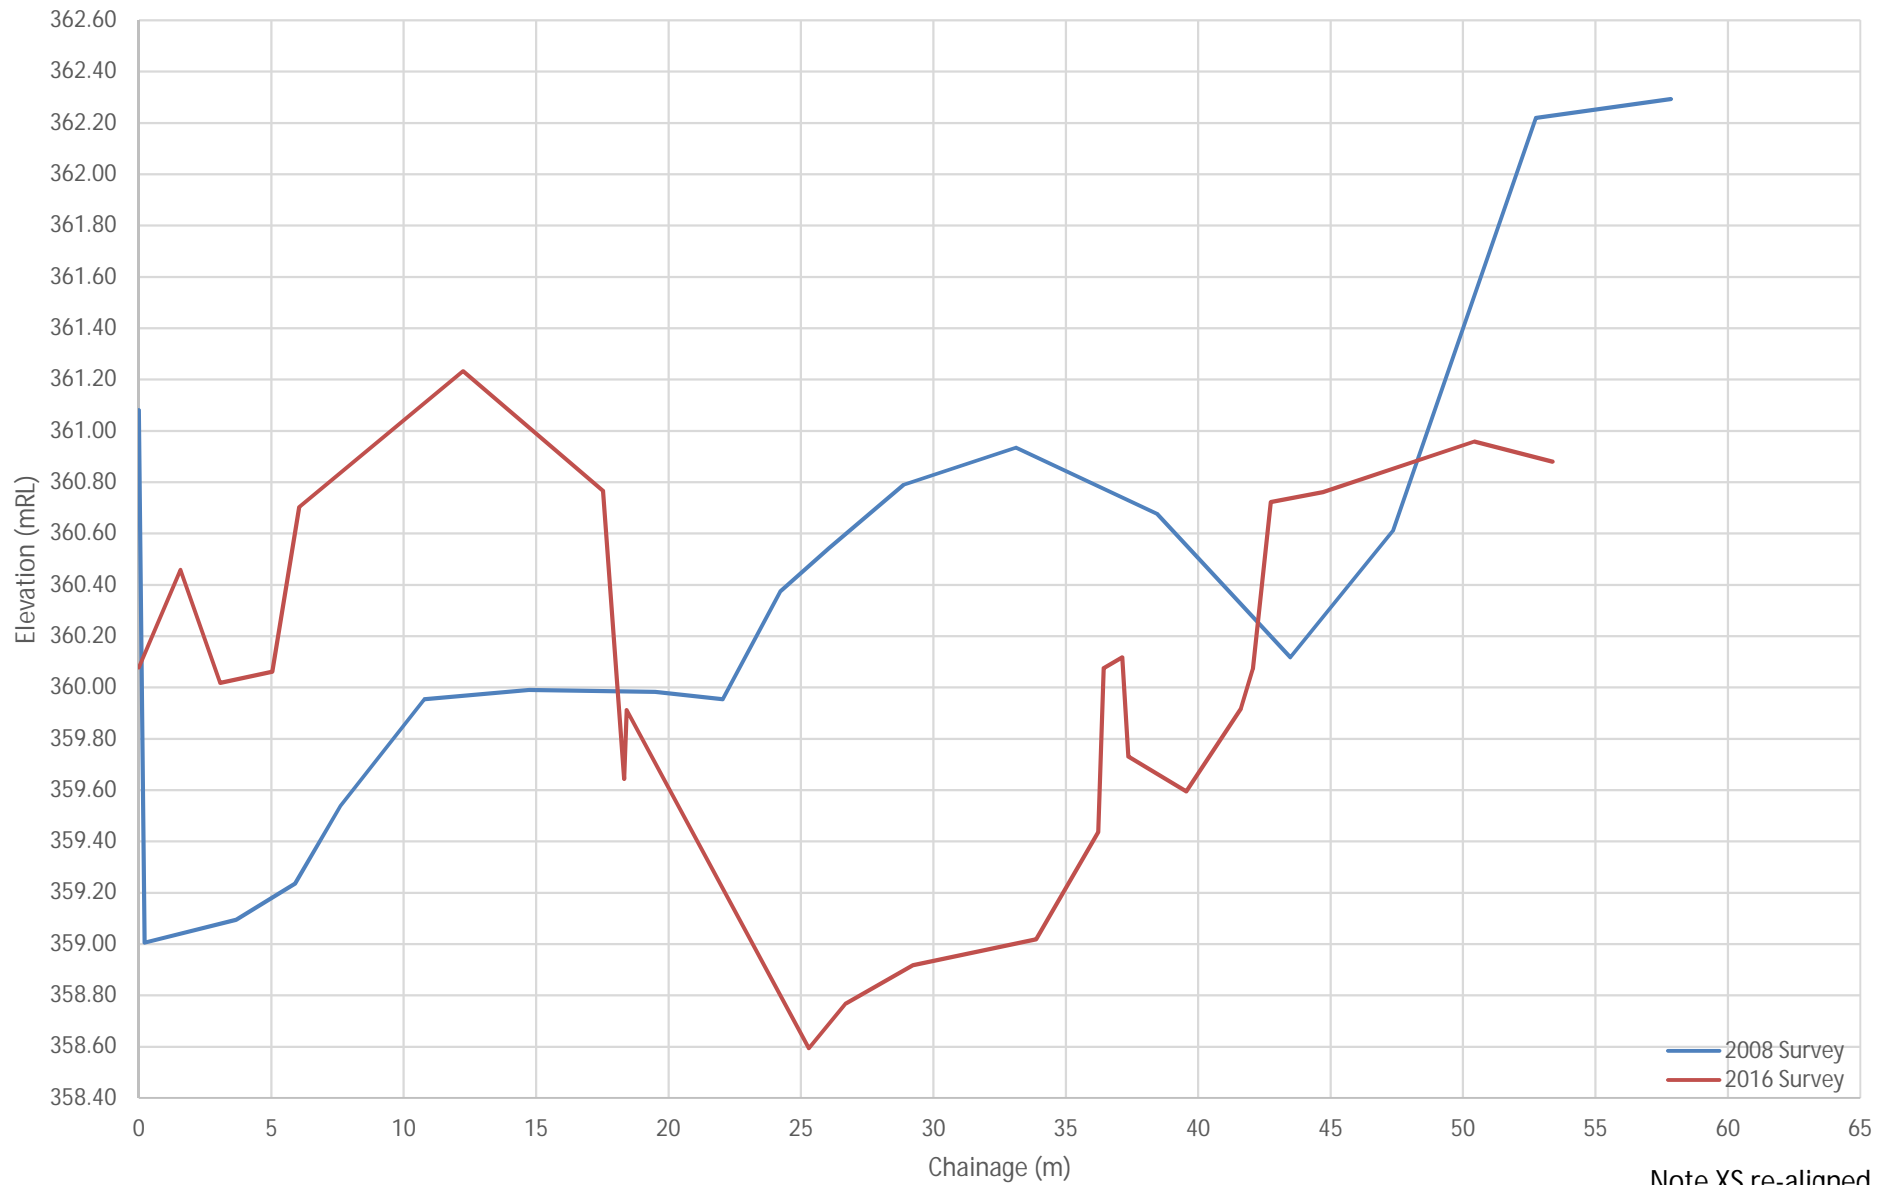

— 2008 Survey
— 2016 Survey

Note XS re-aligned

Tauranga Taupo Cross Section 7

Note XS re-aligned

Tauranga Taupo Cross Section 8

Note XS re-aligned

Tauranga Taupo Cross Section 9

Tauranga Taupo Cross Section 10

Note XS re-aligned

Tauranga Taupo Cross Section 11

Note XS re-aligned

Tauranga Taupo Cross Section 12

Note XS re-aligned

Tauranga Taupo Cross Section 13

Note XS re-aligned

Tauranga Taupo Cross Section 15

Note XS re-aligned

Tauranga Taupo Cross Section 16

Note XS re-aligned

Tauranga Taupo Cross Section 17

Note XS re-aligned

Tauranga Taupo Cross Section 18

Note XS re-aligned

Tauranga Taupo Cross Section 19

Note XS re-aligned

Tauranga Taupo Cross Section 20

Note XS re-aligned

Tauranga Taupo Cross Section 21

Note XS re-aligned

Tauranga Taupo Cross Section 26

Note XS re-aligned

Tauranga Taupo Cross Section 27