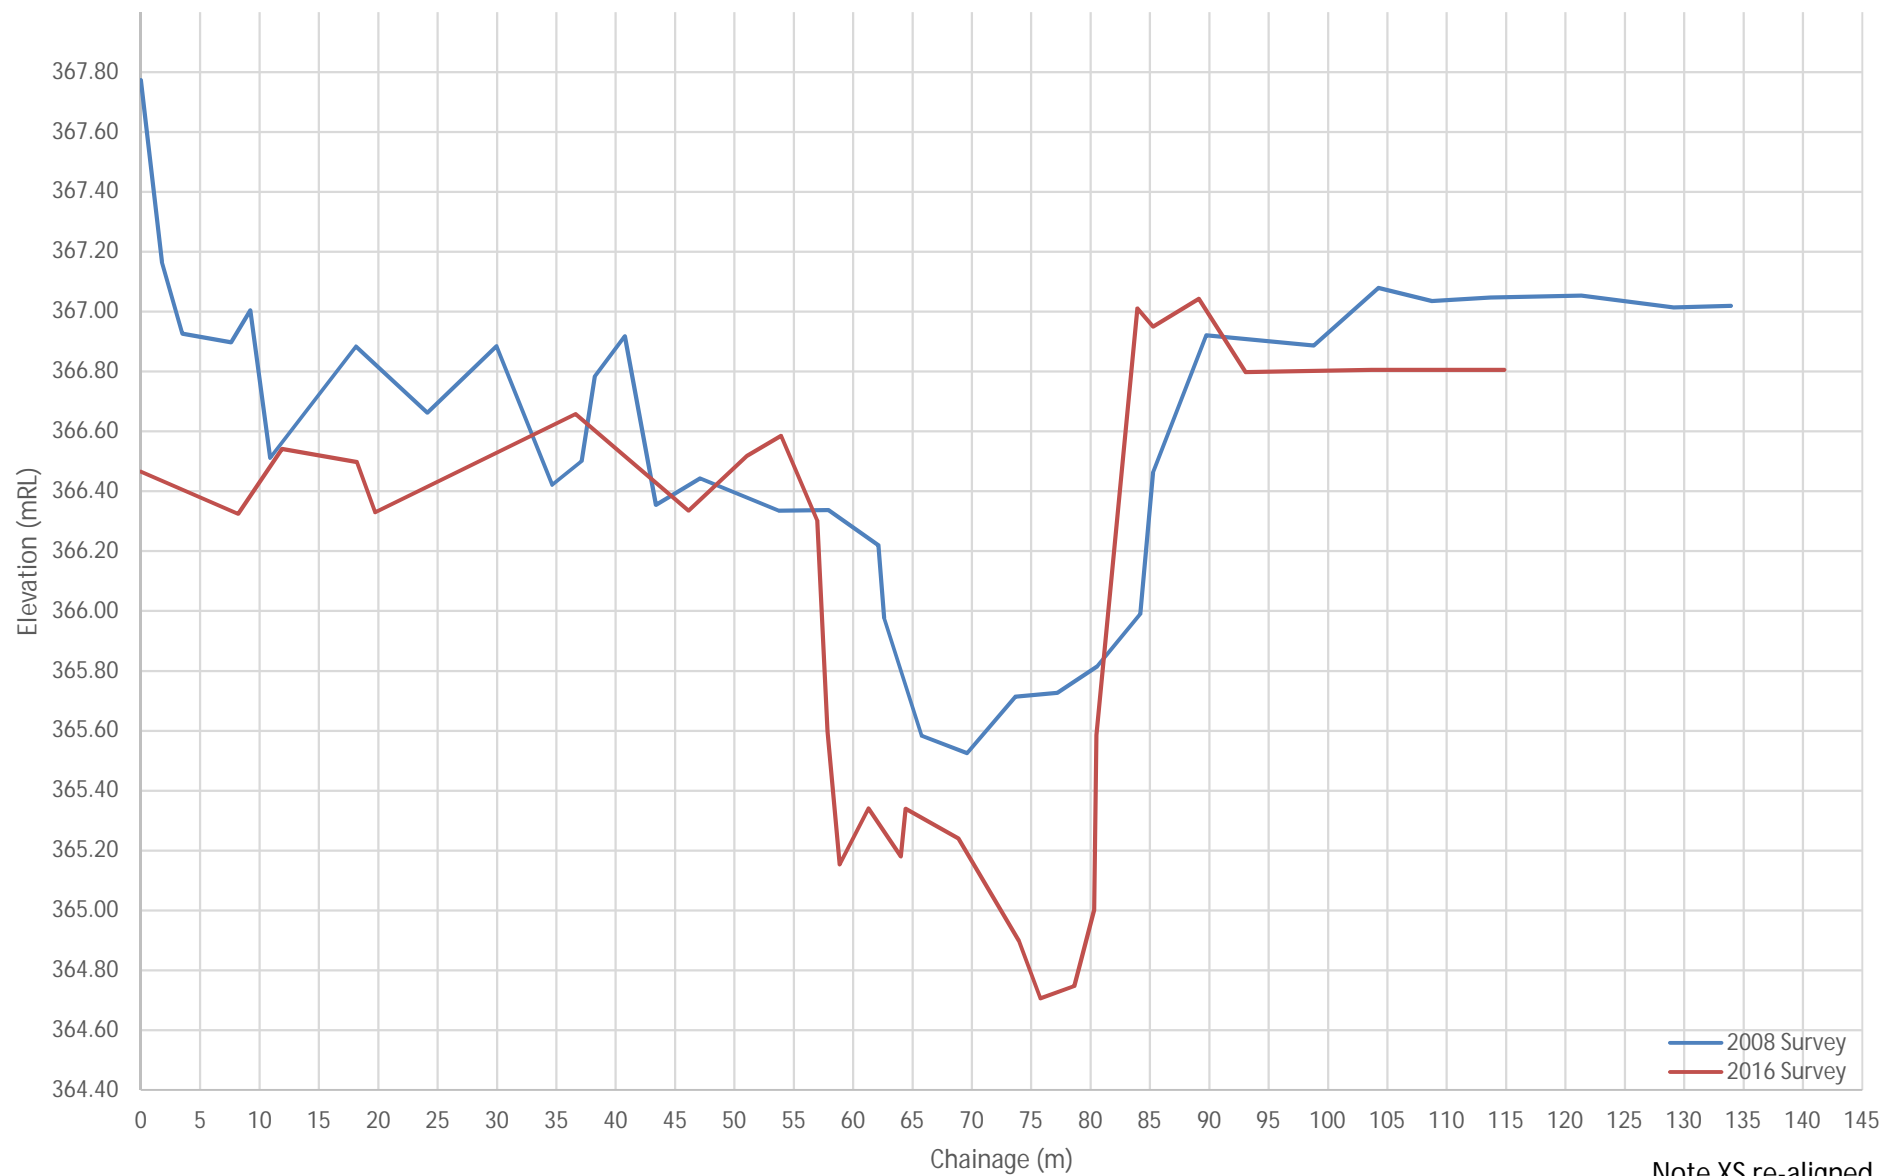

— 2008 Survey
— 2016 Survey

Note XS re-aligned

Tauranga Taupo Cross Section 7

Note XS re-aligned

Tauranga Taupo Cross Section 8

Note XS re-aligned

Tauranga Taupo Cross Section 9

Tauranga Taupo Cross Section 10

Note XS re-aligned

Tauranga Taupo Cross Section 20

Note XS re-aligned

Tauranga Taupo Cross Section 21

Note XS re-aligned

Tauranga Taupo Cross Section 26

Note XS re-aligned

Tauranga Taupo Cross Section 27

Note XS re-aligned

Tauranga Taupo Cross Section 28

Note XS re-aligned

Tauranga Taupo Cross Section 29

Note XS re-aligned

Tauranga Taupo Cross Section 30

Note XS re-aligned

Tauranga Taupo Cross Section 31

Note XS re-aligned

Tauranga Taupo Cross Section 32

Tauranga Taupo Cross Section 33

Tauranga Taupo Cross Section 34

Note XS re-aligned