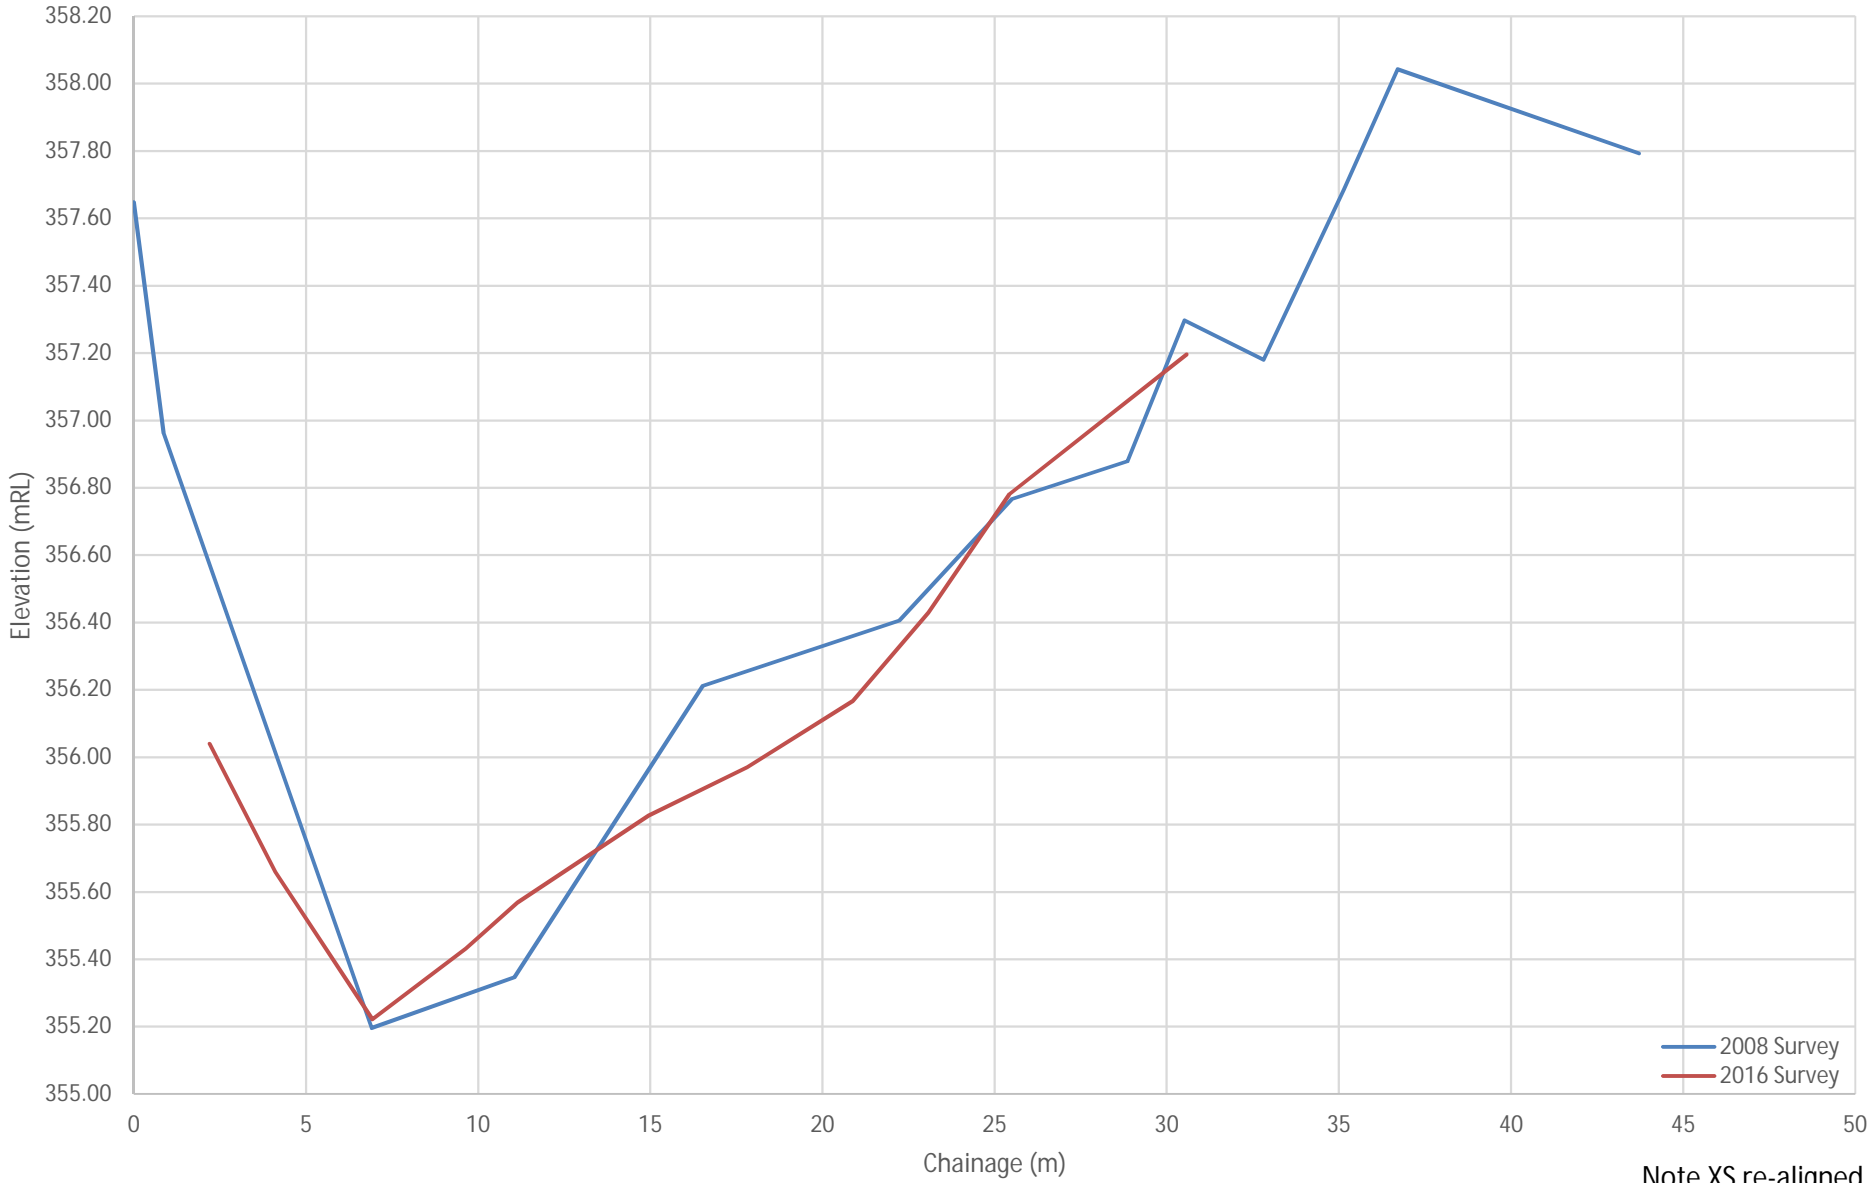

Appendix F: 2008 and 2016 cross sections

Tauranga Taupo Cross Section 1

Tauranga Taupo Cross Section 2

Tauranga Taupo Cross Section 3

Tauranga Taupo Cross Section 4

Tauranga Taupo Cross Section 5

Tauranga Taupo Cross Section 6

— 2008 Survey
— 2016 Survey

Note XS re-aligned

Tauranga Taupo Cross Section 7

Note XS re-aligned

Tauranga Taupo Cross Section 8

Note XS re-aligned

Tauranga Taupo Cross Section 9

Tauranga Taupo Cross Section 10

Note XS re-aligned

Tauranga Taupo Cross Section 11

Note XS re-aligned

Tauranga Taupo Cross Section 12

Note XS re-aligned

Tauranga Taupo Cross Section 13

Note XS re-aligned

Tauranga Taupo Cross Section 15

Note XS re-aligned

Tauranga Taupo Cross Section 16

Note XS re-aligned

Tauranga Taupo Cross Section 17

Note XS re-aligned

Tauranga Taupo Cross Section 18

Note XS re-aligned

Tauranga Taupo Cross Section 19