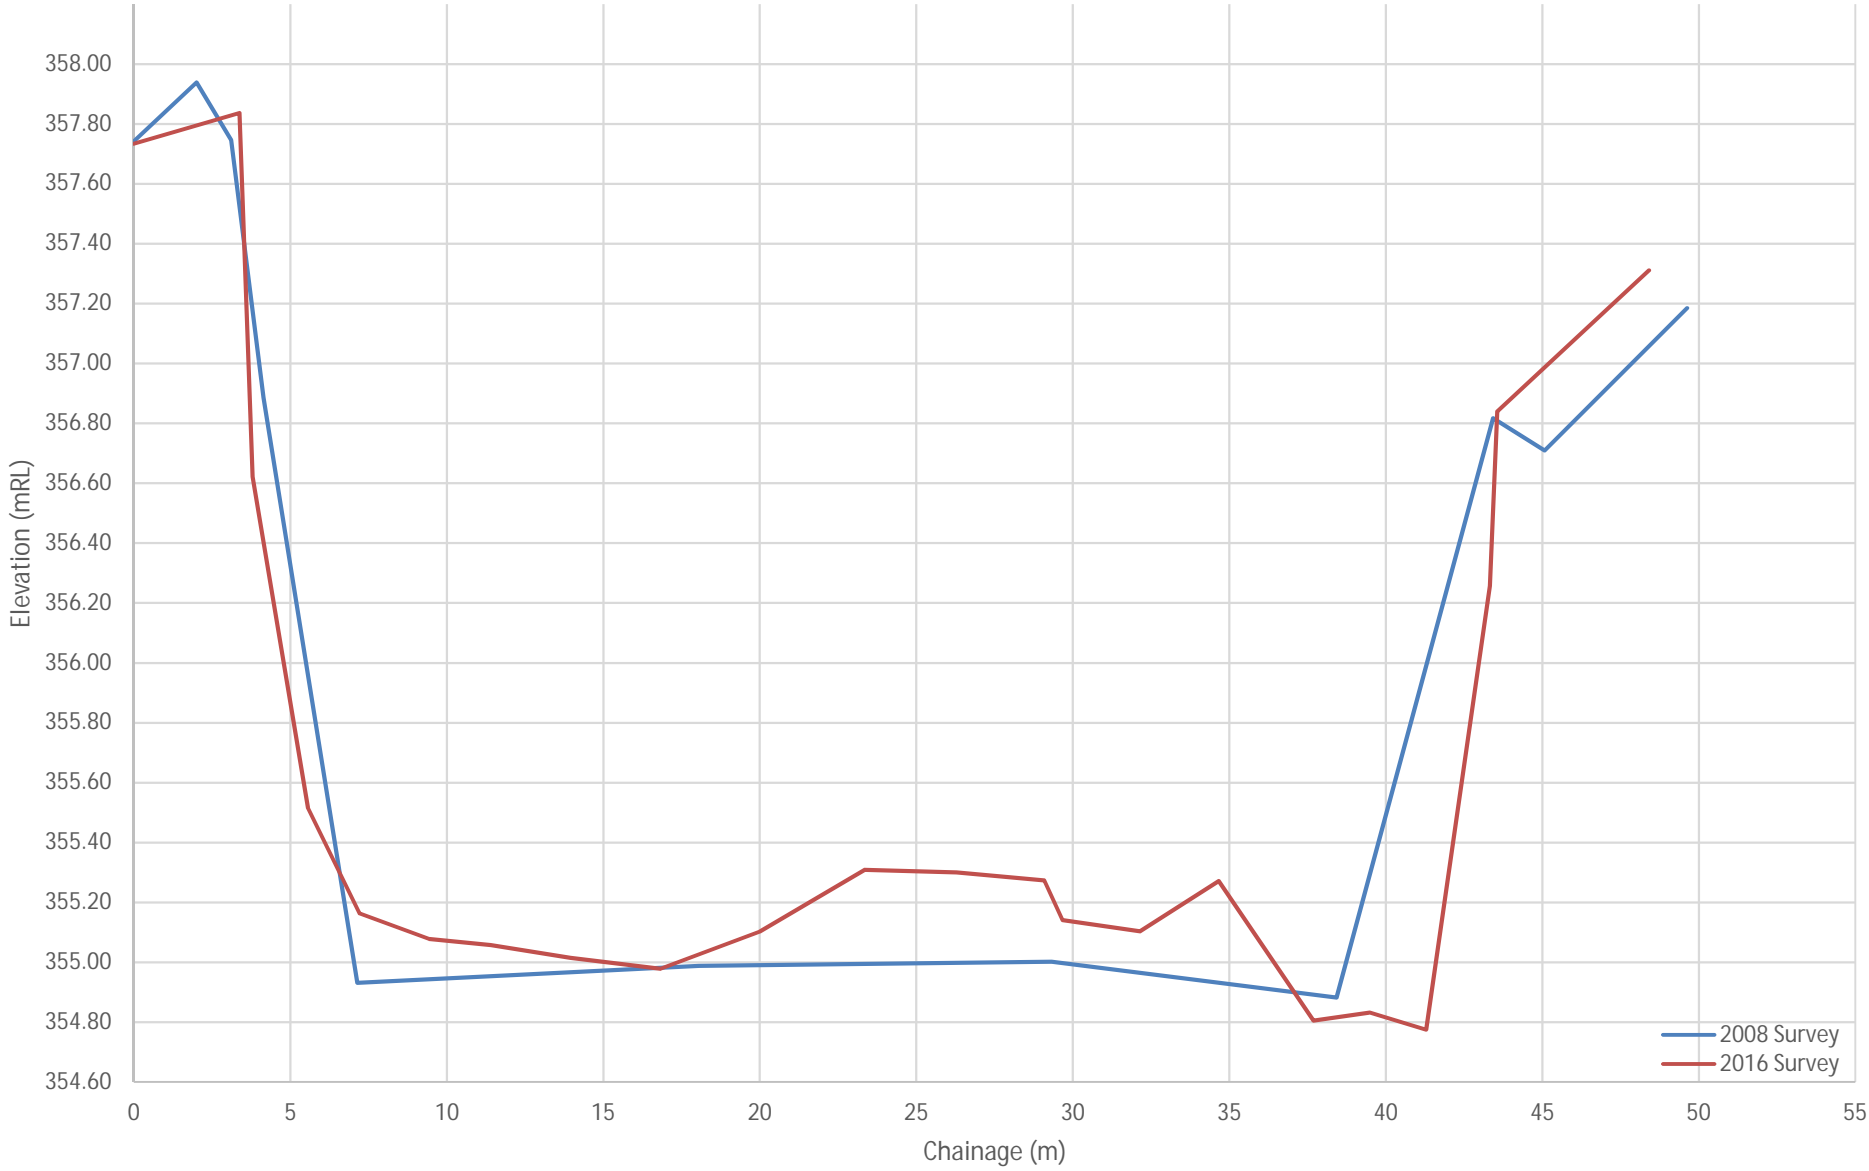

Appendix F: 2008 and 2016 cross sections

Tauranga Taupo Cross Section 1

Tauranga Taupo Cross Section 2

Tauranga Taupo Cross Section 3

Tauranga Taupo Cross Section 4

Tauranga Taupo Cross Section 5

Tauranga Taupo Cross Section 6

— 2008 Survey
— 2016 Survey

Note XS re-aligned

Tauranga Taupo Cross Section 7

Note XS re-aligned

Tauranga Taupo Cross Section 8

Note XS re-aligned

Tauranga Taupo Cross Section 9

Tauranga Taupo Cross Section 10

Note XS re-aligned

Tauranga Taupo Cross Section 11

Note XS re-aligned

Tauranga Taupo Cross Section 12

Note XS re-aligned

Tauranga Taupo Cross Section 13

Note XS re-aligned

Tauranga Taupo Cross Section 15

Note XS re-aligned

Tauranga Taupo Cross Section 16

Note XS re-aligned

Tauranga Taupo Cross Section 17

Note XS re-aligned

Tauranga Taupo Cross Section 18

Note XS re-aligned

Tauranga Taupo Cross Section 19