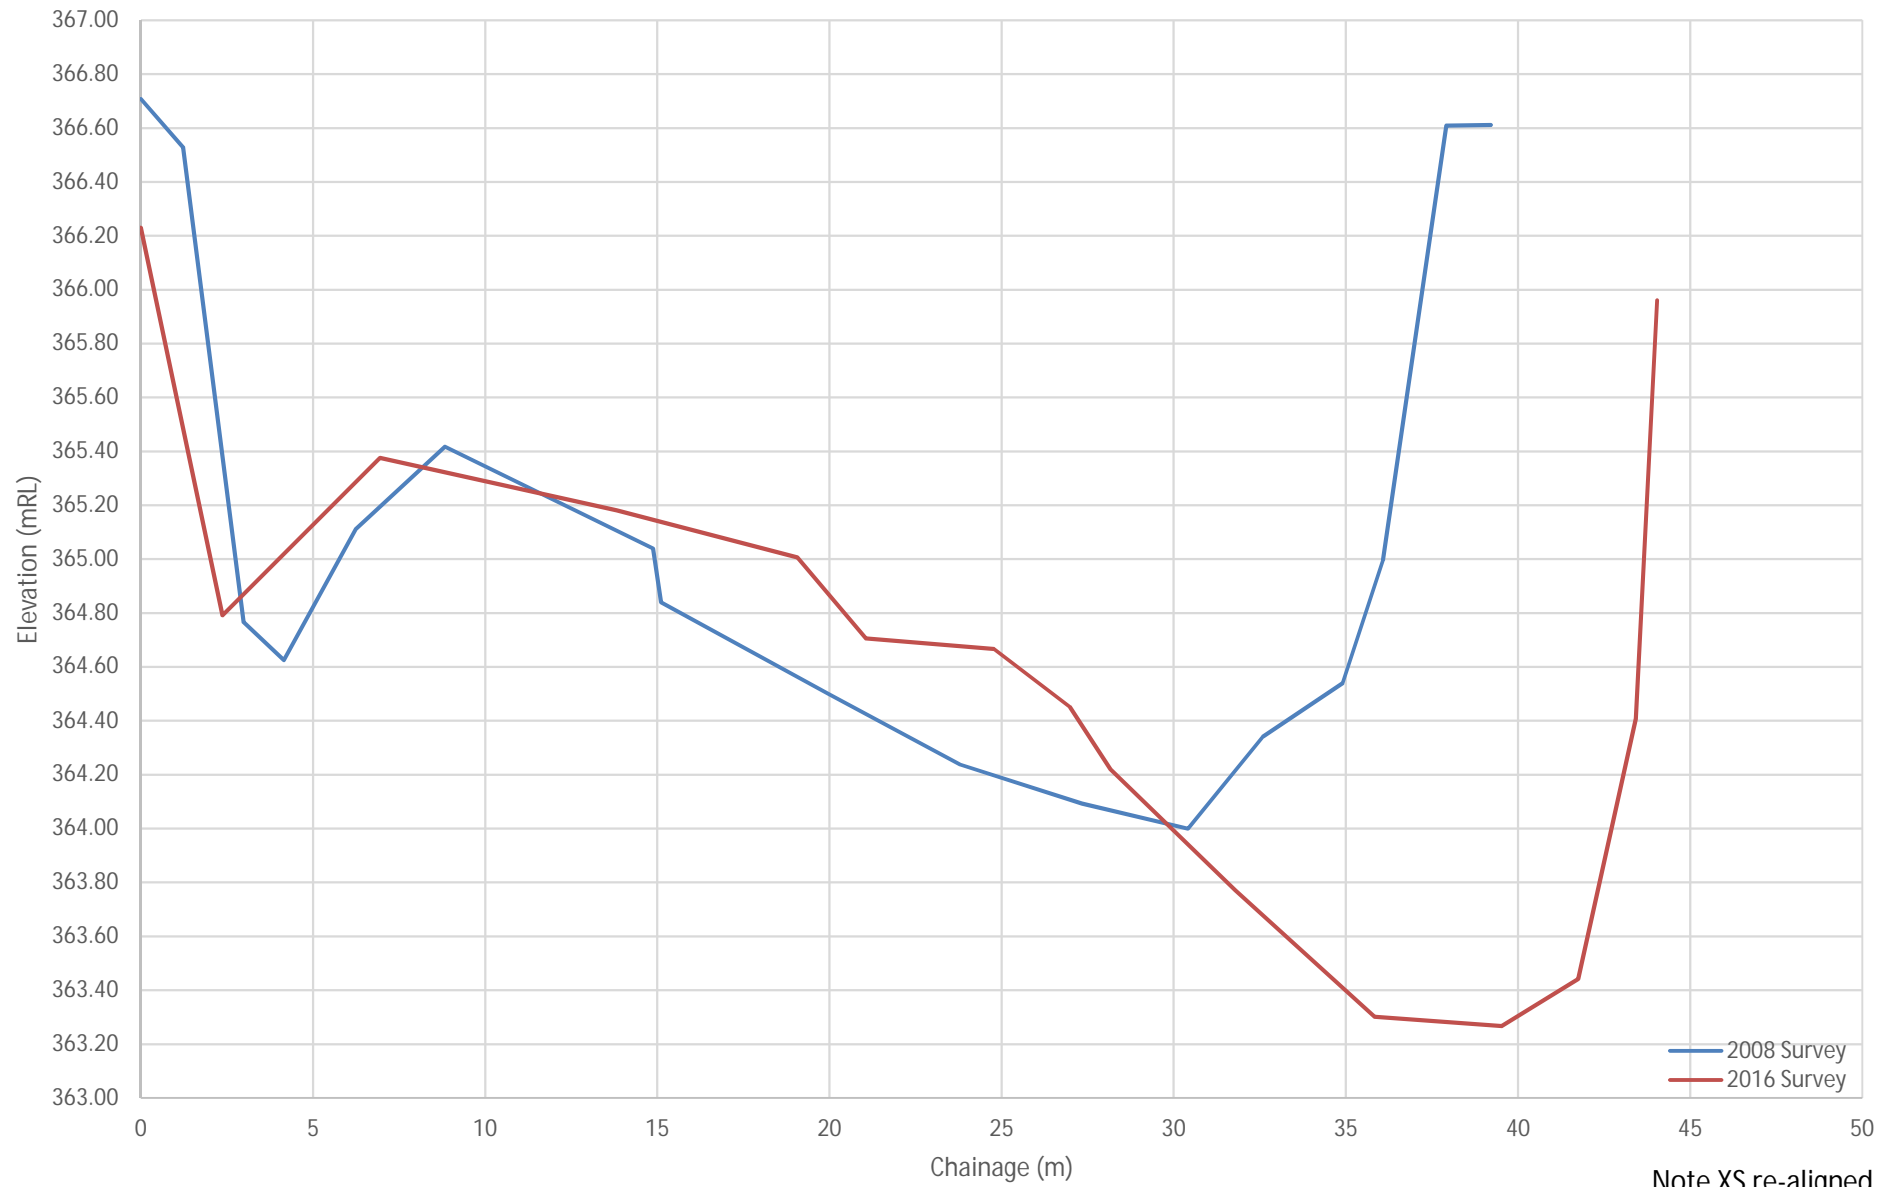

— 2008 Survey
— 2016 Survey

Note XS re-aligned

Tauranga Taupo Cross Section 7

Note XS re-aligned

Tauranga Taupo Cross Section 8

Note XS re-aligned

Tauranga Taupo Cross Section 9

Tauranga Taupo Cross Section 10

Note XS re-aligned

Tauranga Taupo Cross Section 16

Note XS re-aligned

Tauranga Taupo Cross Section 17

Note XS re-aligned

Tauranga Taupo Cross Section 18

Note XS re-aligned

Tauranga Taupo Cross Section 19

Note XS re-aligned

Tauranga Taupo Cross Section 20

Note XS re-aligned

Tauranga Taupo Cross Section 21

Note XS re-aligned

Tauranga Taupo Cross Section 26

Note XS re-aligned

Tauranga Taupo Cross Section 27

Note XS re-aligned

Tauranga Taupo Cross Section 28

Note XS re-aligned

Tauranga Taupo Cross Section 29

Note XS re-aligned

Tauranga Taupo Cross Section 30

Note XS re-aligned

Tauranga Taupo Cross Section 31