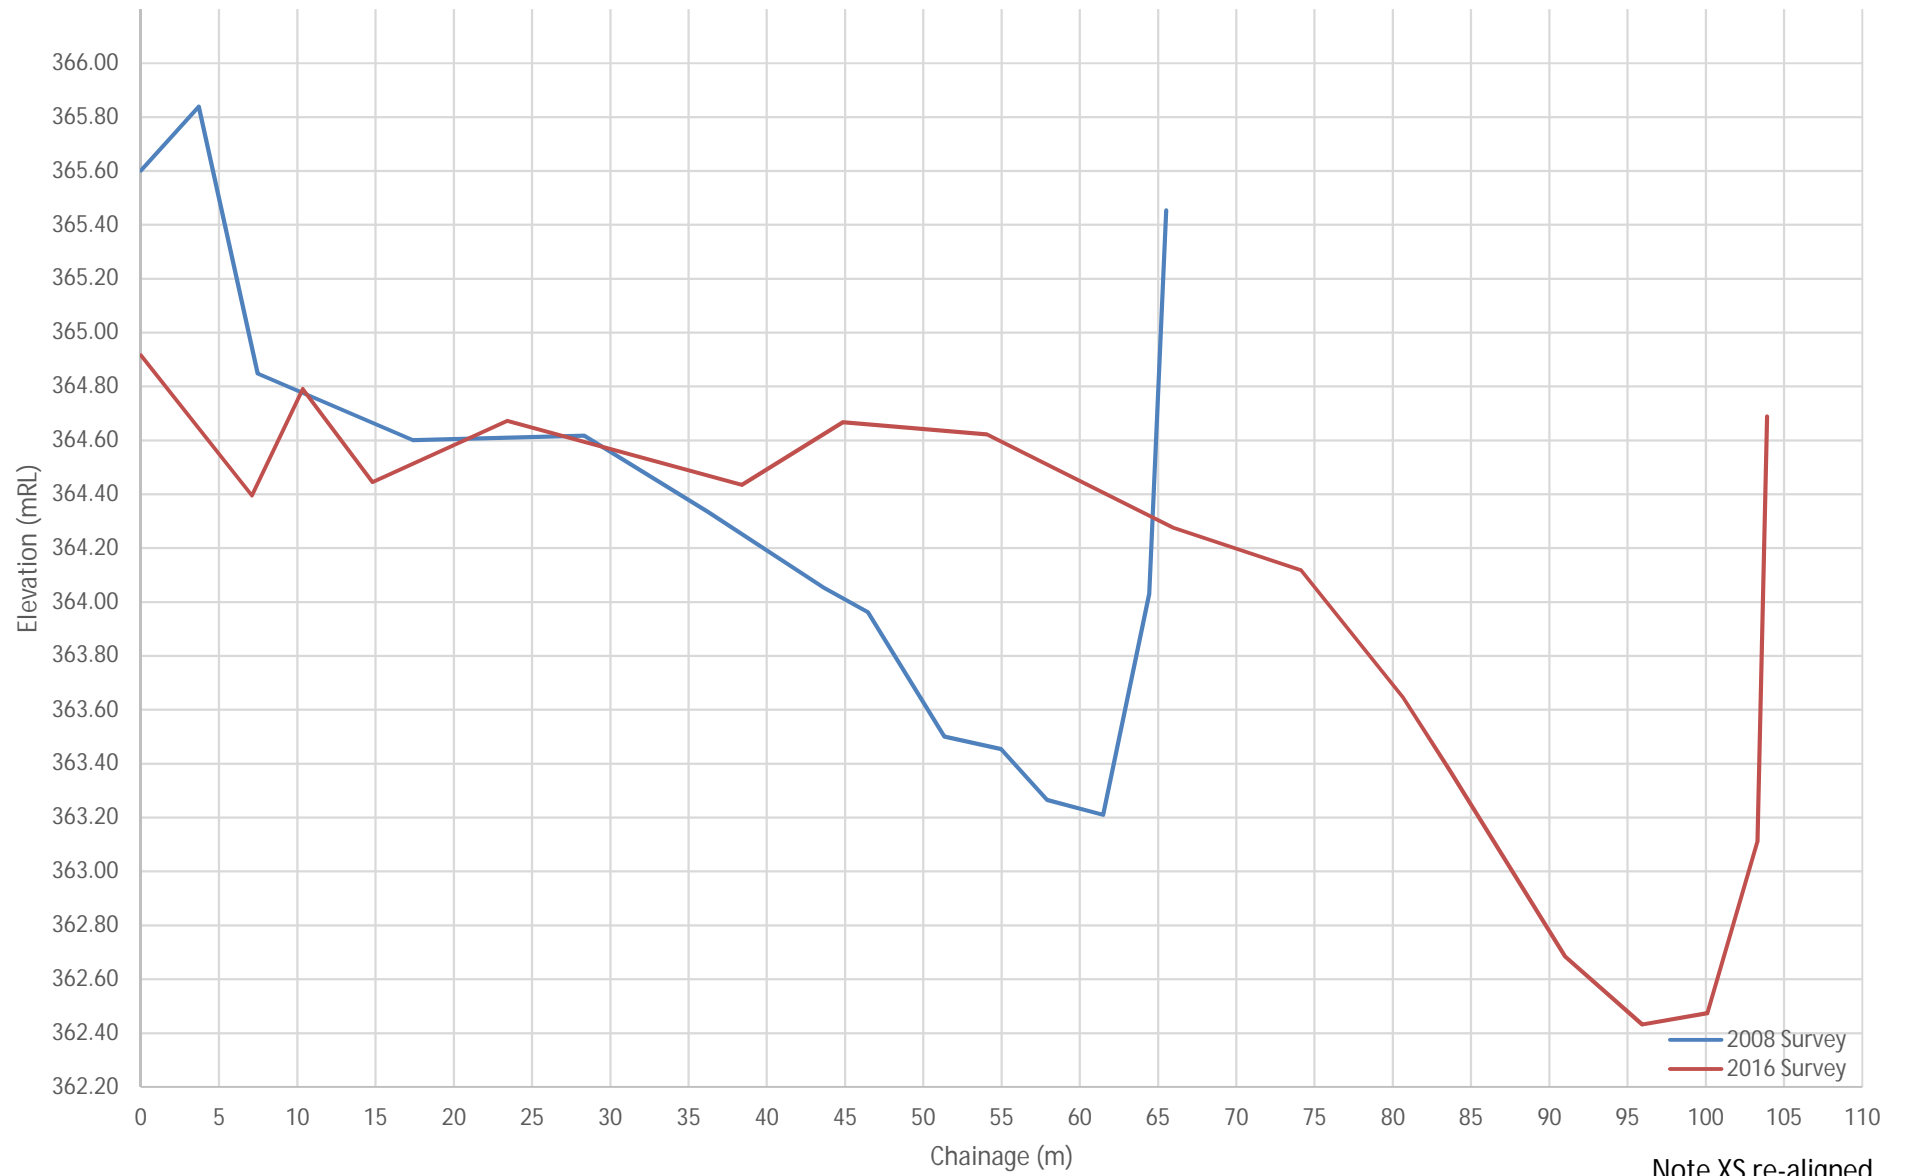

— 2008 Survey
— 2016 Survey

Note XS re-aligned

Tauranga Taupo Cross Section 7

Note XS re-aligned

Tauranga Taupo Cross Section 8

Note XS re-aligned

Tauranga Taupo Cross Section 9

Tauranga Taupo Cross Section 10

Note XS re-aligned

Tauranga Taupo Cross Section 16

Note XS re-aligned

Tauranga Taupo Cross Section 17

Note XS re-aligned

Tauranga Taupo Cross Section 18

Note XS re-aligned

Tauranga Taupo Cross Section 19

Note XS re-aligned

Tauranga Taupo Cross Section 20

Note XS re-aligned

Tauranga Taupo Cross Section 21

Note XS re-aligned

Tauranga Taupo Cross Section 26

Note XS re-aligned

Tauranga Taupo Cross Section 27

Note XS re-aligned

Tauranga Taupo Cross Section 28

Note XS re-aligned

Tauranga Taupo Cross Section 29

Note XS re-aligned

Tauranga Taupo Cross Section 30

Note XS re-aligned

Tauranga Taupo Cross Section 31