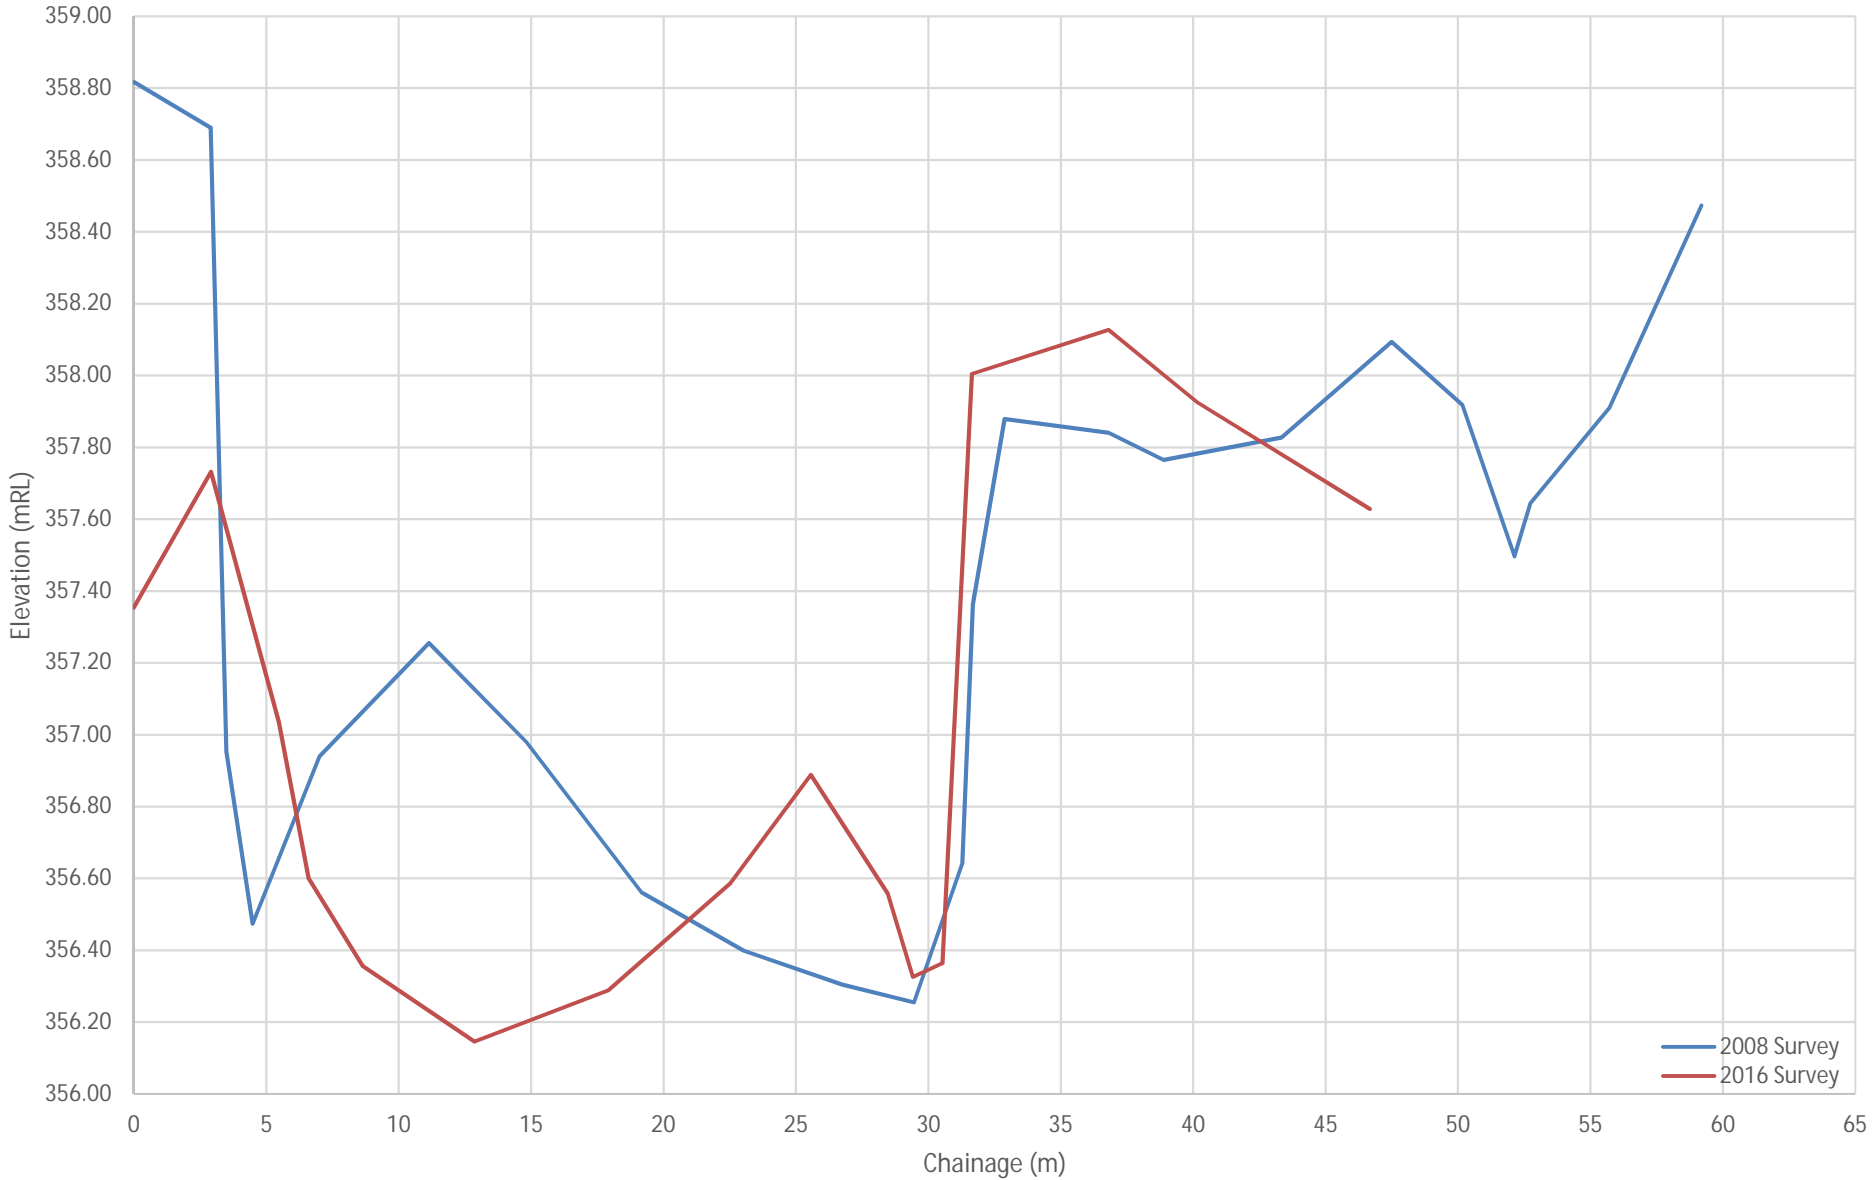

— 2008 Survey
— 2016 Survey

Note XS re-aligned

Tauranga Taupo Cross Section 7

Note XS re-aligned

Tauranga Taupo Cross Section 8

Note XS re-aligned

Tauranga Taupo Cross Section 9

Tauranga Taupo Cross Section 10

Note XS re-aligned

Tauranga Taupo Cross Section 11

Note XS re-aligned

Tauranga Taupo Cross Section 12

Note XS re-aligned

Tauranga Taupo Cross Section 13

Note XS re-aligned

Tauranga Taupo Cross Section 15

Note XS re-aligned

Tauranga Taupo Cross Section 16

Note XS re-aligned

Tauranga Taupo Cross Section 17

Note XS re-aligned

Tauranga Taupo Cross Section 18

Note XS re-aligned

Tauranga Taupo Cross Section 19

Note XS re-aligned

Tauranga Taupo Cross Section 20

Note XS re-aligned

Tauranga Taupo Cross Section 21

Note XS re-aligned

Tauranga Taupo Cross Section 26

Note XS re-aligned

Tauranga Taupo Cross Section 27