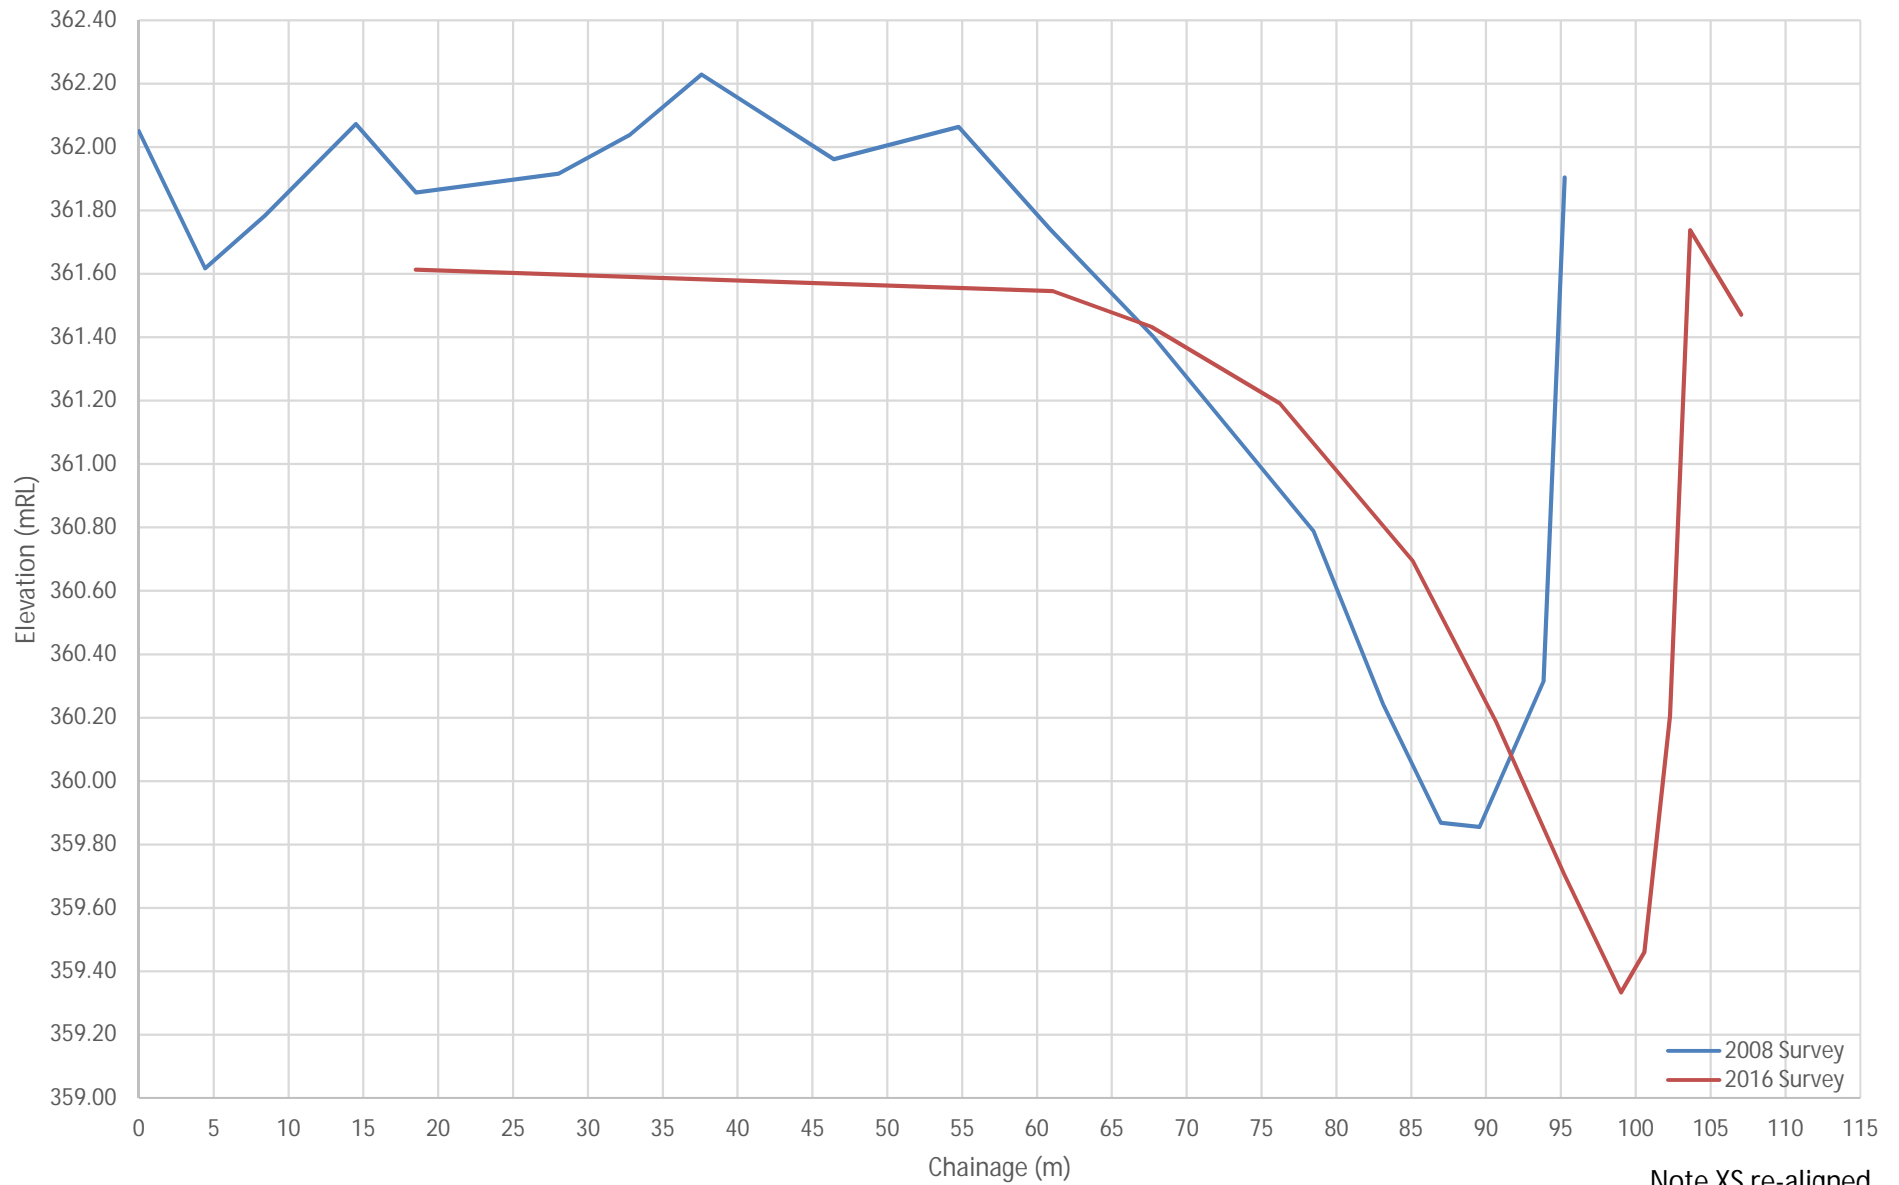

— 2008 Survey
— 2016 Survey

Note XS re-aligned

Tauranga Taupo Cross Section 7

Note XS re-aligned

Tauranga Taupo Cross Section 8

Note XS re-aligned

Tauranga Taupo Cross Section 9

Tauranga Taupo Cross Section 10

Note XS re-aligned

Tauranga Taupo Cross Section 11

Note XS re-aligned

Tauranga Taupo Cross Section 12

Note XS re-aligned

Tauranga Taupo Cross Section 13

Note XS re-aligned

Tauranga Taupo Cross Section 15

Note XS re-aligned

Tauranga Taupo Cross Section 16

Note XS re-aligned

Tauranga Taupo Cross Section 17

Note XS re-aligned

Tauranga Taupo Cross Section 18

Note XS re-aligned

Tauranga Taupo Cross Section 19

Note XS re-aligned

Tauranga Taupo Cross Section 20

Note XS re-aligned

Tauranga Taupo Cross Section 21

Note XS re-aligned

Tauranga Taupo Cross Section 26

Note XS re-aligned

Tauranga Taupo Cross Section 27