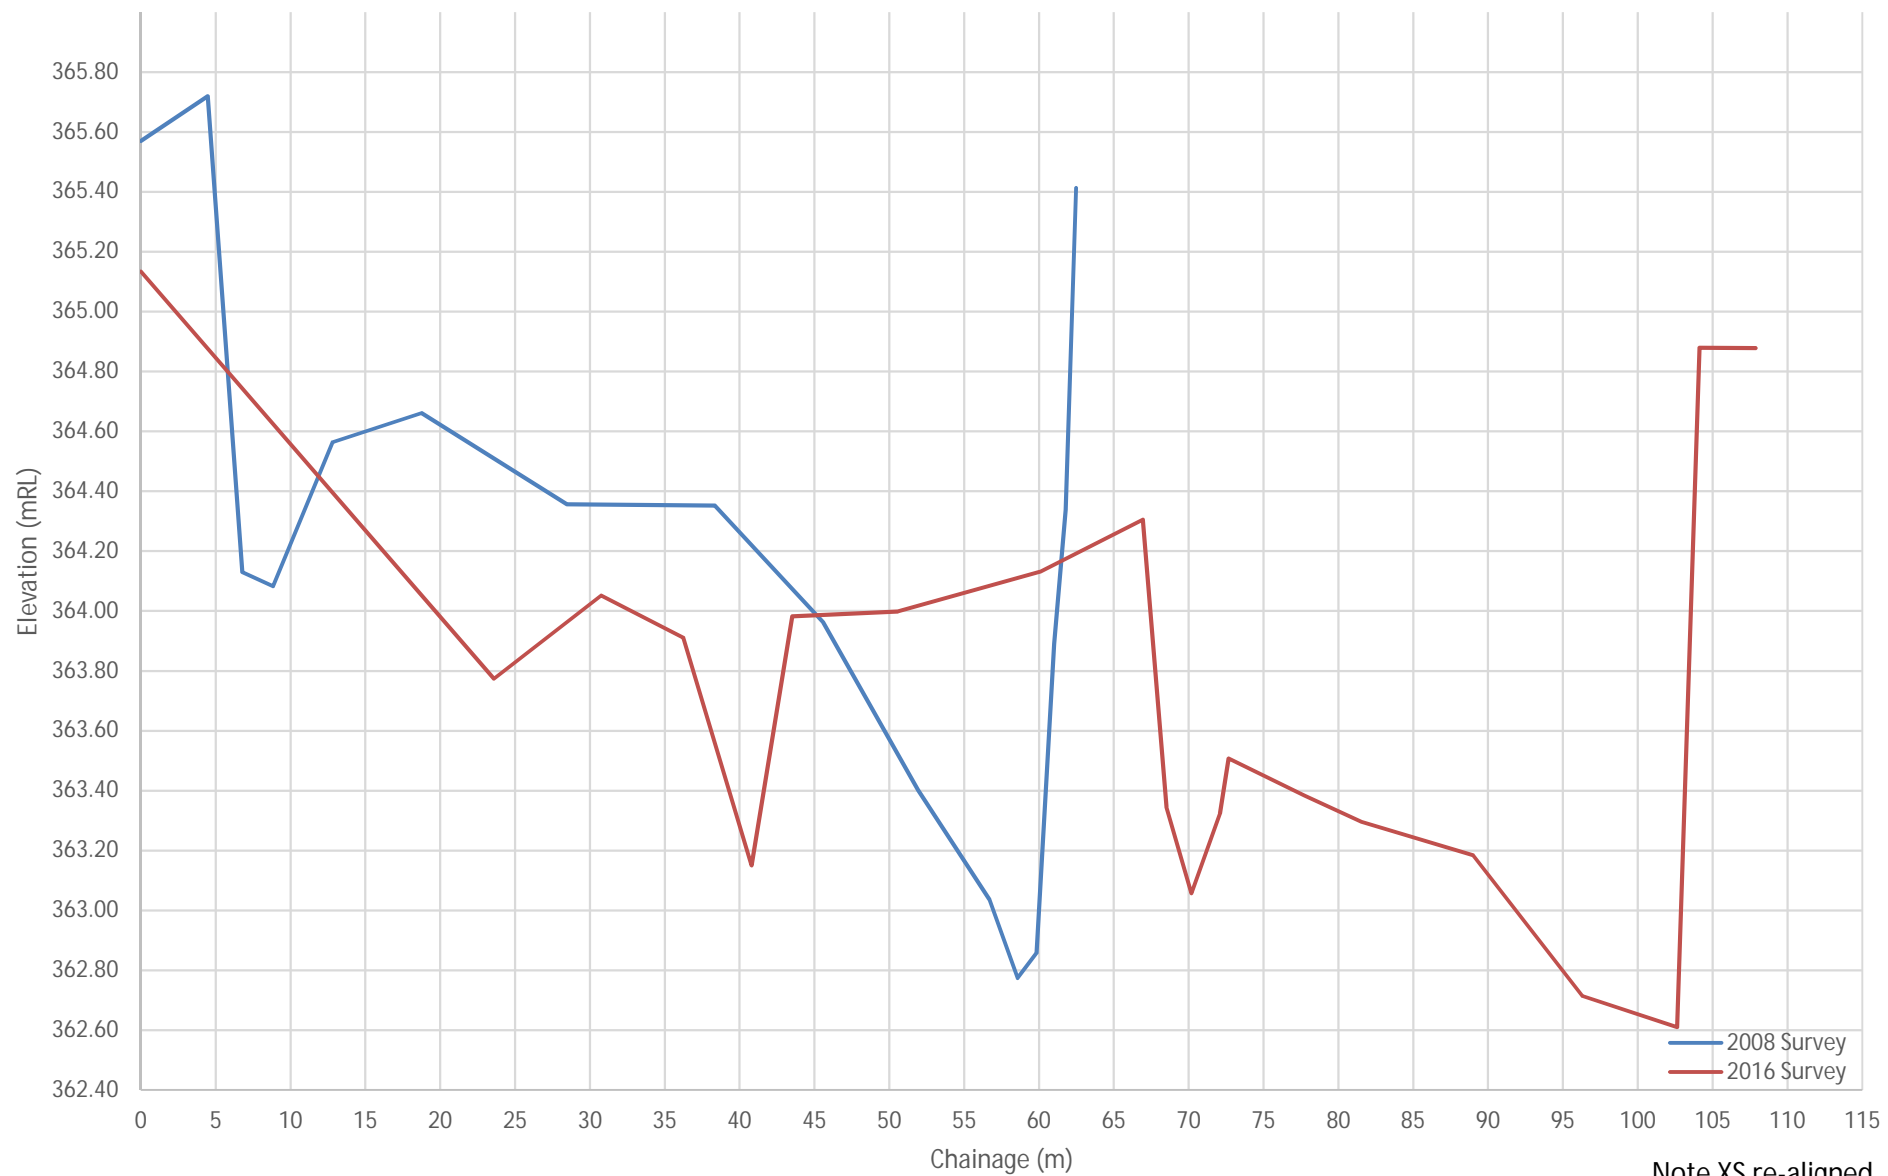

— 2008 Survey
— 2016 Survey

Note XS re-aligned

Tauranga Taupo Cross Section 7

Note XS re-aligned

Tauranga Taupo Cross Section 8

Note XS re-aligned

Tauranga Taupo Cross Section 9

Tauranga Taupo Cross Section 10

Note XS re-aligned

Tauranga Taupo Cross Section 16

Note XS re-aligned

Tauranga Taupo Cross Section 17

Note XS re-aligned

Tauranga Taupo Cross Section 18

Note XS re-aligned

Tauranga Taupo Cross Section 19

Note XS re-aligned

Tauranga Taupo Cross Section 20

Note XS re-aligned

Tauranga Taupo Cross Section 21

Note XS re-aligned

Tauranga Taupo Cross Section 26

Note XS re-aligned

Tauranga Taupo Cross Section 27

Note XS re-aligned

Tauranga Taupo Cross Section 28

Note XS re-aligned

Tauranga Taupo Cross Section 29

Note XS re-aligned

Tauranga Taupo Cross Section 30

Note XS re-aligned

Tauranga Taupo Cross Section 31