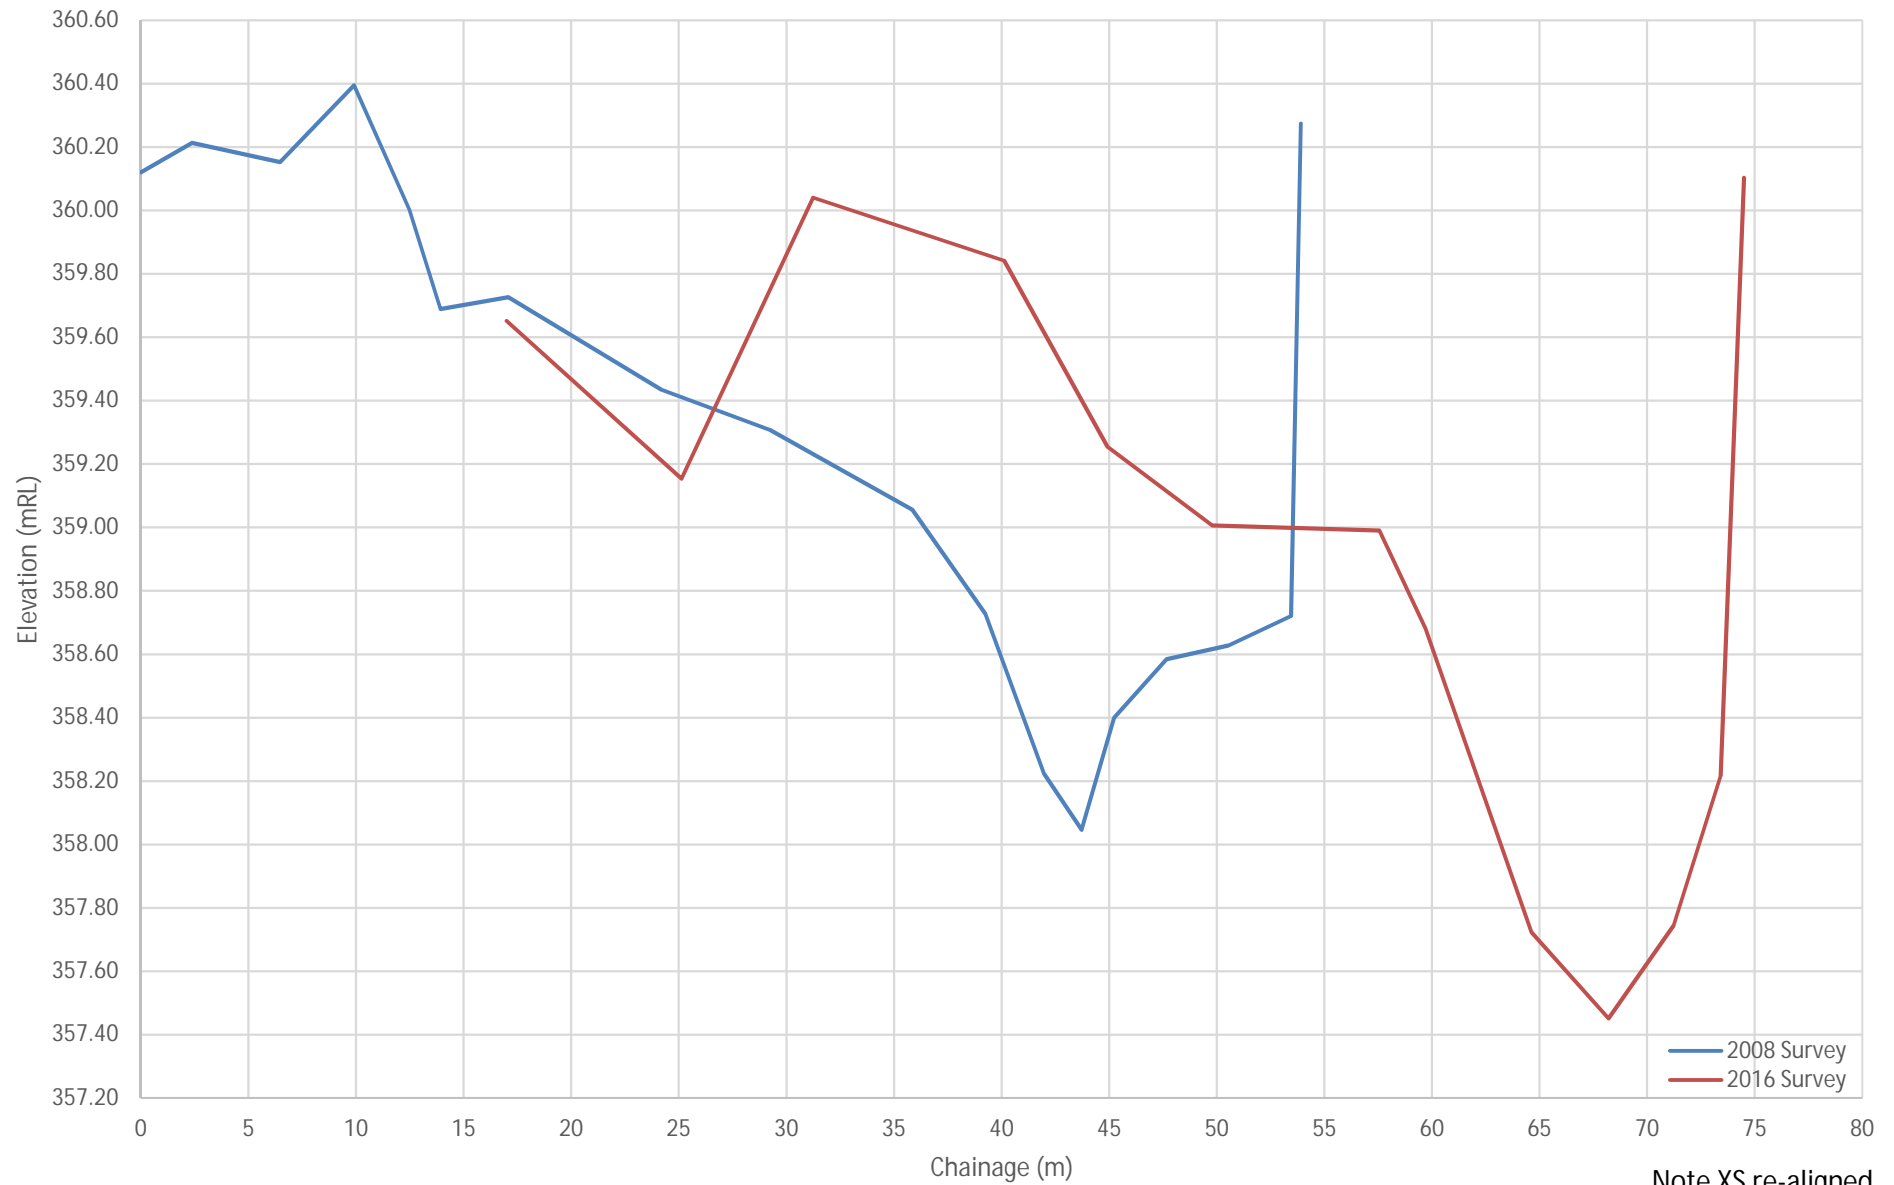

— 2008 Survey
— 2016 Survey

Note XS re-aligned

Tauranga Taupo Cross Section 7

Note XS re-aligned

Tauranga Taupo Cross Section 8

Note XS re-aligned

Tauranga Taupo Cross Section 9

Tauranga Taupo Cross Section 10

Note XS re-aligned

Tauranga Taupo Cross Section 11

Note XS re-aligned

Tauranga Taupo Cross Section 12

Note XS re-aligned

Tauranga Taupo Cross Section 13

Note XS re-aligned

Tauranga Taupo Cross Section 15

Note XS re-aligned

Tauranga Taupo Cross Section 16

Note XS re-aligned

Tauranga Taupo Cross Section 17

Note XS re-aligned

Tauranga Taupo Cross Section 18

Note XS re-aligned

Tauranga Taupo Cross Section 19

Note XS re-aligned

Tauranga Taupo Cross Section 20

Note XS re-aligned

Tauranga Taupo Cross Section 21

Note XS re-aligned

Tauranga Taupo Cross Section 26

Note XS re-aligned

Tauranga Taupo Cross Section 27