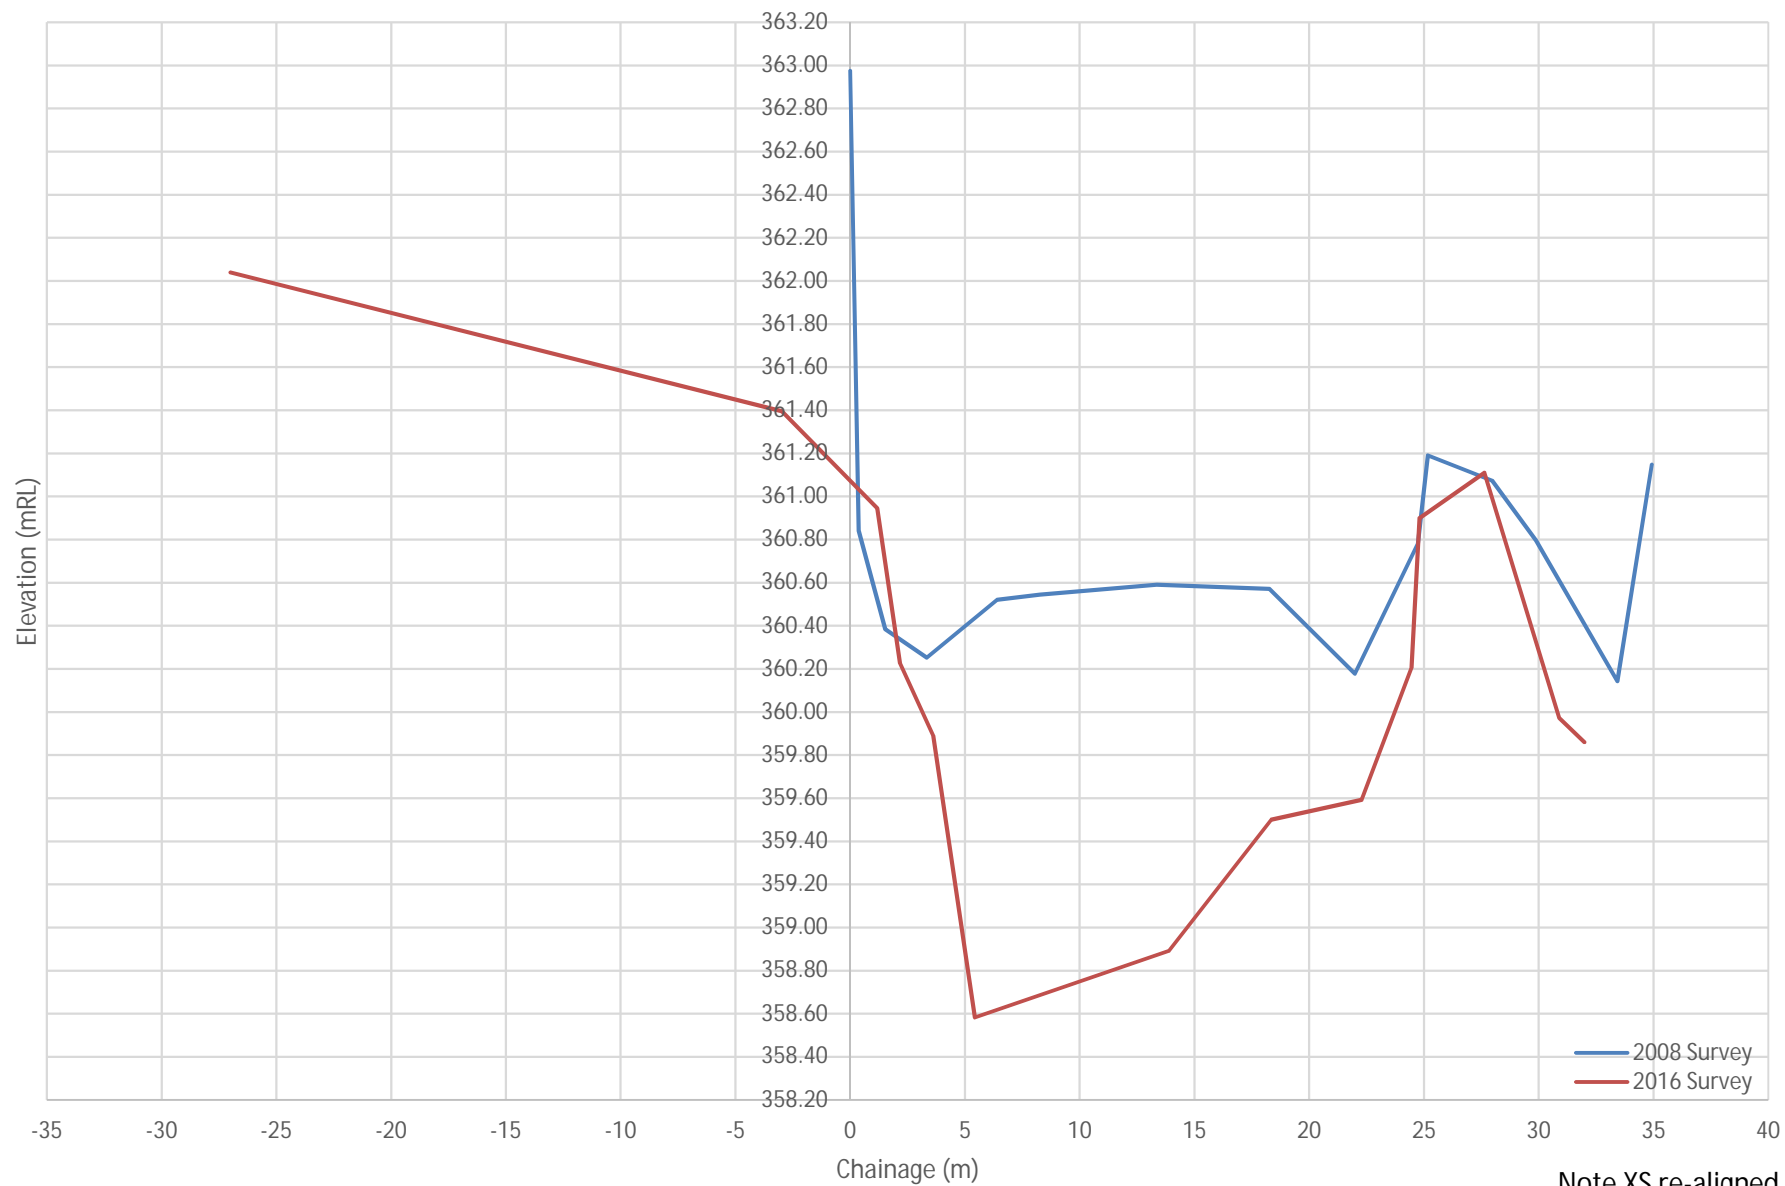

— 2008 Survey
— 2016 Survey

Note XS re-aligned

Tauranga Taupo Cross Section 7

Note XS re-aligned

Tauranga Taupo Cross Section 8

Note XS re-aligned

Tauranga Taupo Cross Section 9

Tauranga Taupo Cross Section 10

Note XS re-aligned

Tauranga Taupo Cross Section 11

Note XS re-aligned

Tauranga Taupo Cross Section 12

Note XS re-aligned

Tauranga Taupo Cross Section 13

Note XS re-aligned

Tauranga Taupo Cross Section 15

Note XS re-aligned

Tauranga Taupo Cross Section 16

Note XS re-aligned

Tauranga Taupo Cross Section 17

Note XS re-aligned

Tauranga Taupo Cross Section 18

Note XS re-aligned

Tauranga Taupo Cross Section 19

Note XS re-aligned

Tauranga Taupo Cross Section 20

Note XS re-aligned

Tauranga Taupo Cross Section 21

Note XS re-aligned

Tauranga Taupo Cross Section 26

Note XS re-aligned

Tauranga Taupo Cross Section 27