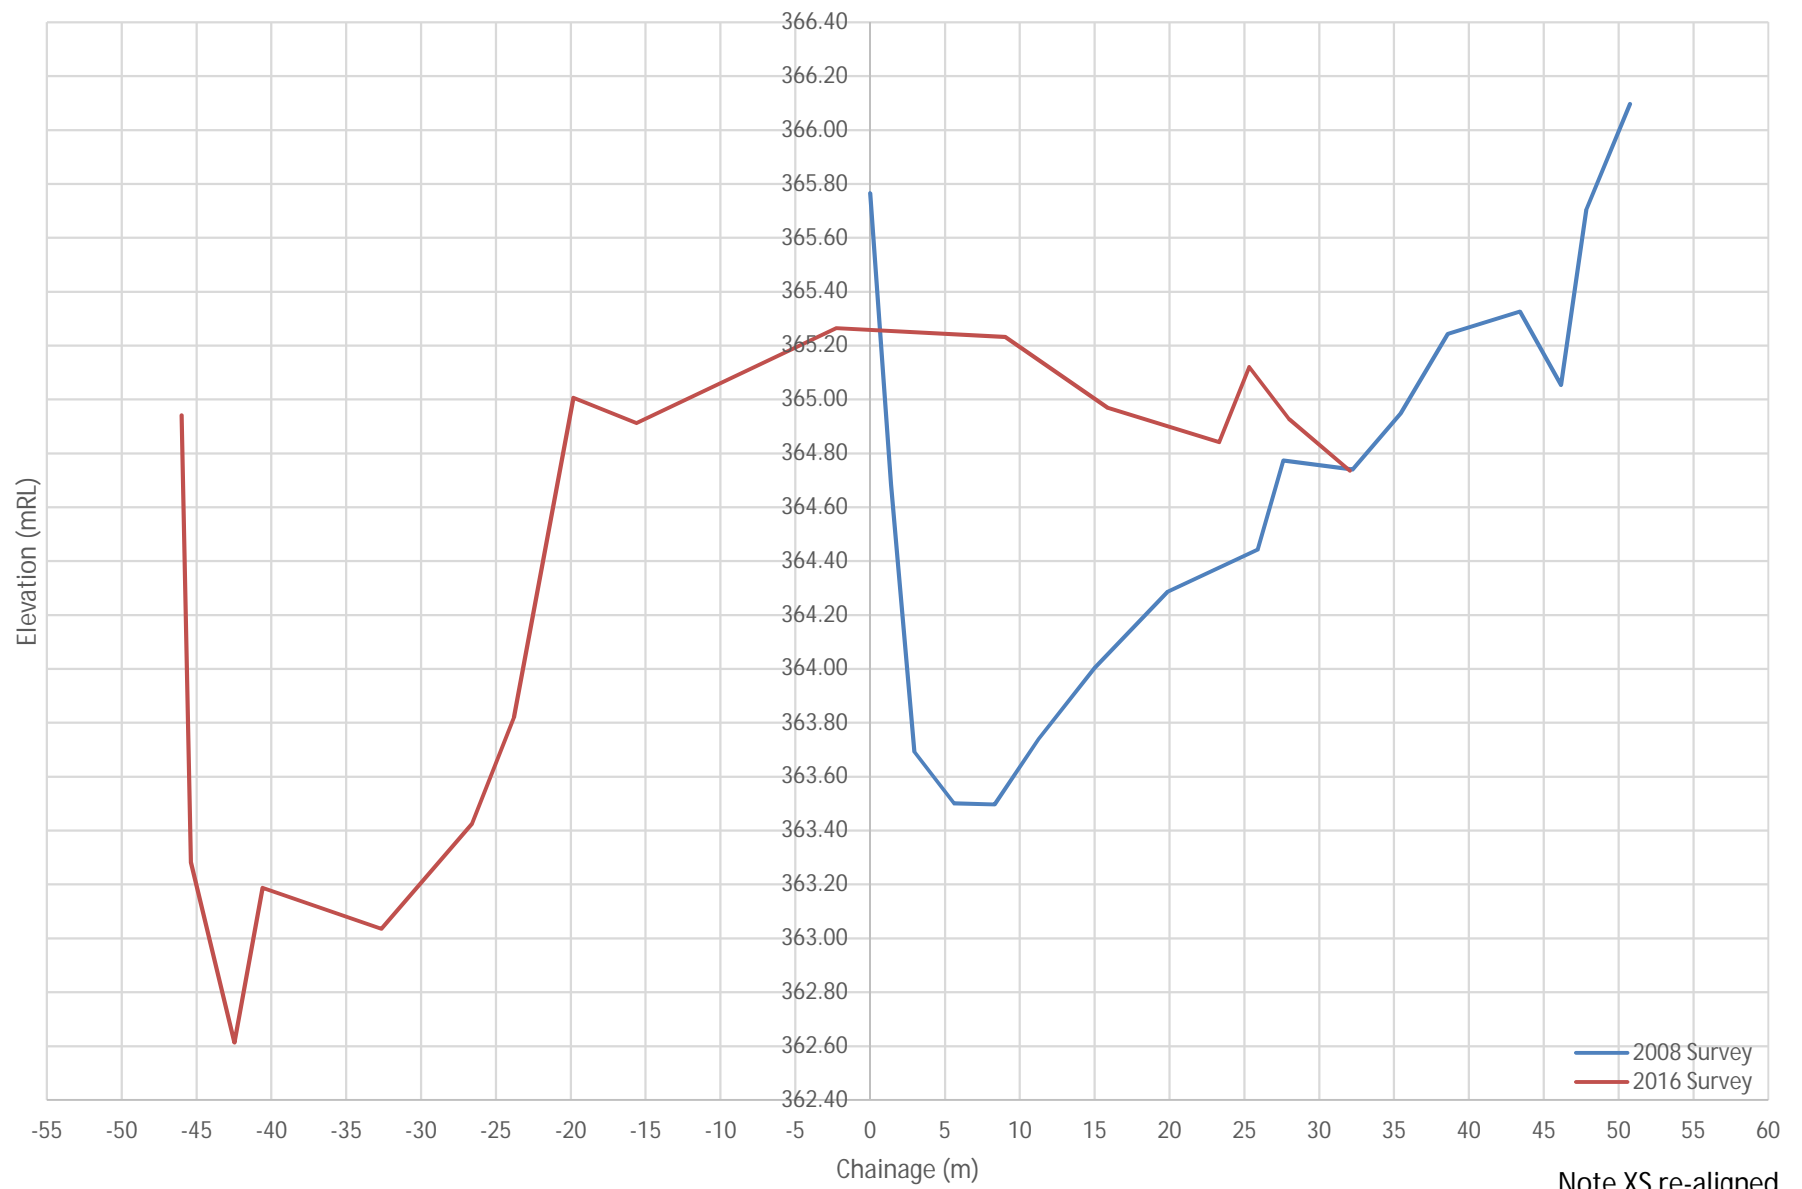

— 2008 Survey
— 2016 Survey

Note XS re-aligned

Tauranga Taupo Cross Section 7

Note XS re-aligned

Tauranga Taupo Cross Section 8

Note XS re-aligned

Tauranga Taupo Cross Section 9

Tauranga Taupo Cross Section 10

Note XS re-aligned

Tauranga Taupo Cross Section 16

Note XS re-aligned

Tauranga Taupo Cross Section 17

Note XS re-aligned

Tauranga Taupo Cross Section 18

Note XS re-aligned

Tauranga Taupo Cross Section 19

Note XS re-aligned

Tauranga Taupo Cross Section 20

Note XS re-aligned

Tauranga Taupo Cross Section 21

Note XS re-aligned

Tauranga Taupo Cross Section 26

Note XS re-aligned

Tauranga Taupo Cross Section 27

Note XS re-aligned

Tauranga Taupo Cross Section 28

Note XS re-aligned

Tauranga Taupo Cross Section 29

Note XS re-aligned

Tauranga Taupo Cross Section 30

Note XS re-aligned

Tauranga Taupo Cross Section 31