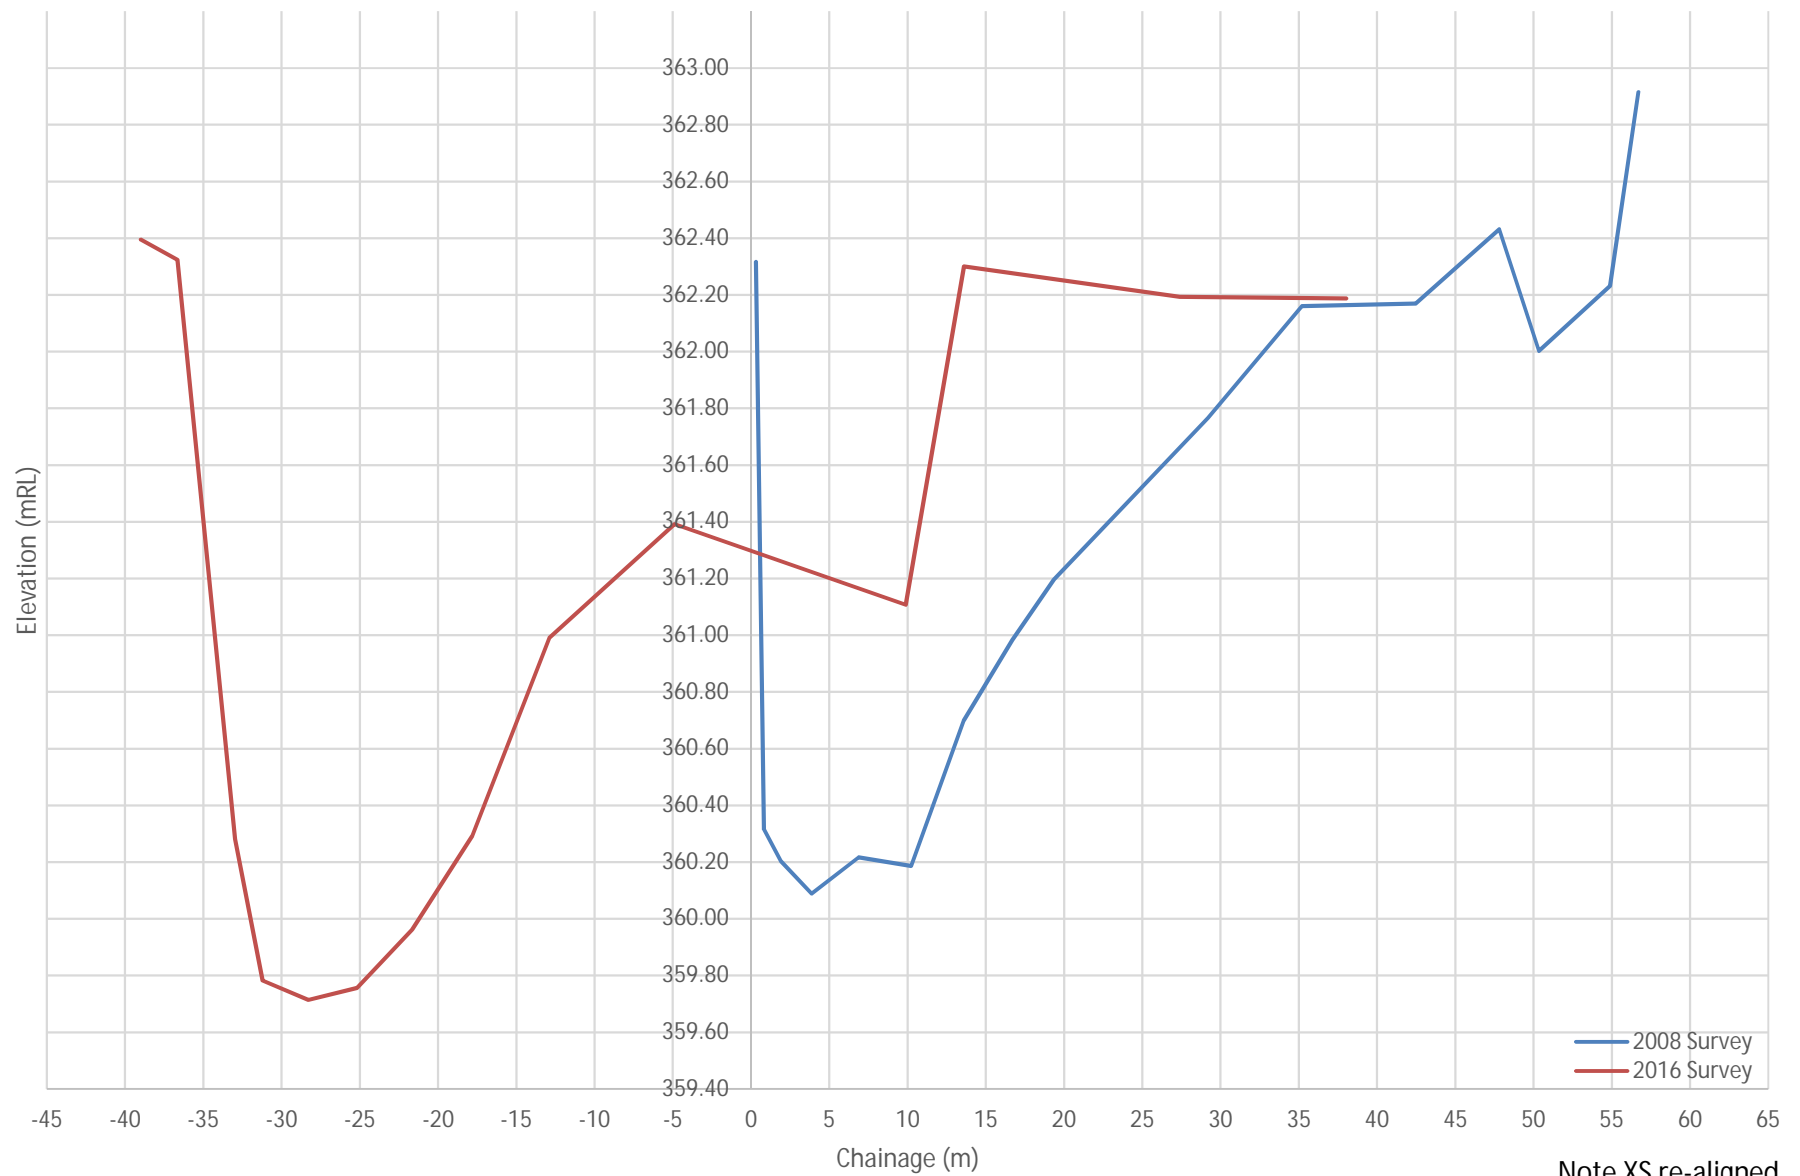

— 2008 Survey
— 2016 Survey

Note XS re-aligned

Tauranga Taupo Cross Section 7

Note XS re-aligned

Tauranga Taupo Cross Section 8

Note XS re-aligned

Tauranga Taupo Cross Section 9

Tauranga Taupo Cross Section 10

Note XS re-aligned

Tauranga Taupo Cross Section 11

Note XS re-aligned

Tauranga Taupo Cross Section 12

Note XS re-aligned

Tauranga Taupo Cross Section 13

Note XS re-aligned

Tauranga Taupo Cross Section 15

Note XS re-aligned

Tauranga Taupo Cross Section 16

Note XS re-aligned

Tauranga Taupo Cross Section 17

Note XS re-aligned

Tauranga Taupo Cross Section 18

Note XS re-aligned

Tauranga Taupo Cross Section 19

Note XS re-aligned

Tauranga Taupo Cross Section 20

Note XS re-aligned

Tauranga Taupo Cross Section 21

Note XS re-aligned

Tauranga Taupo Cross Section 26

Note XS re-aligned

Tauranga Taupo Cross Section 27