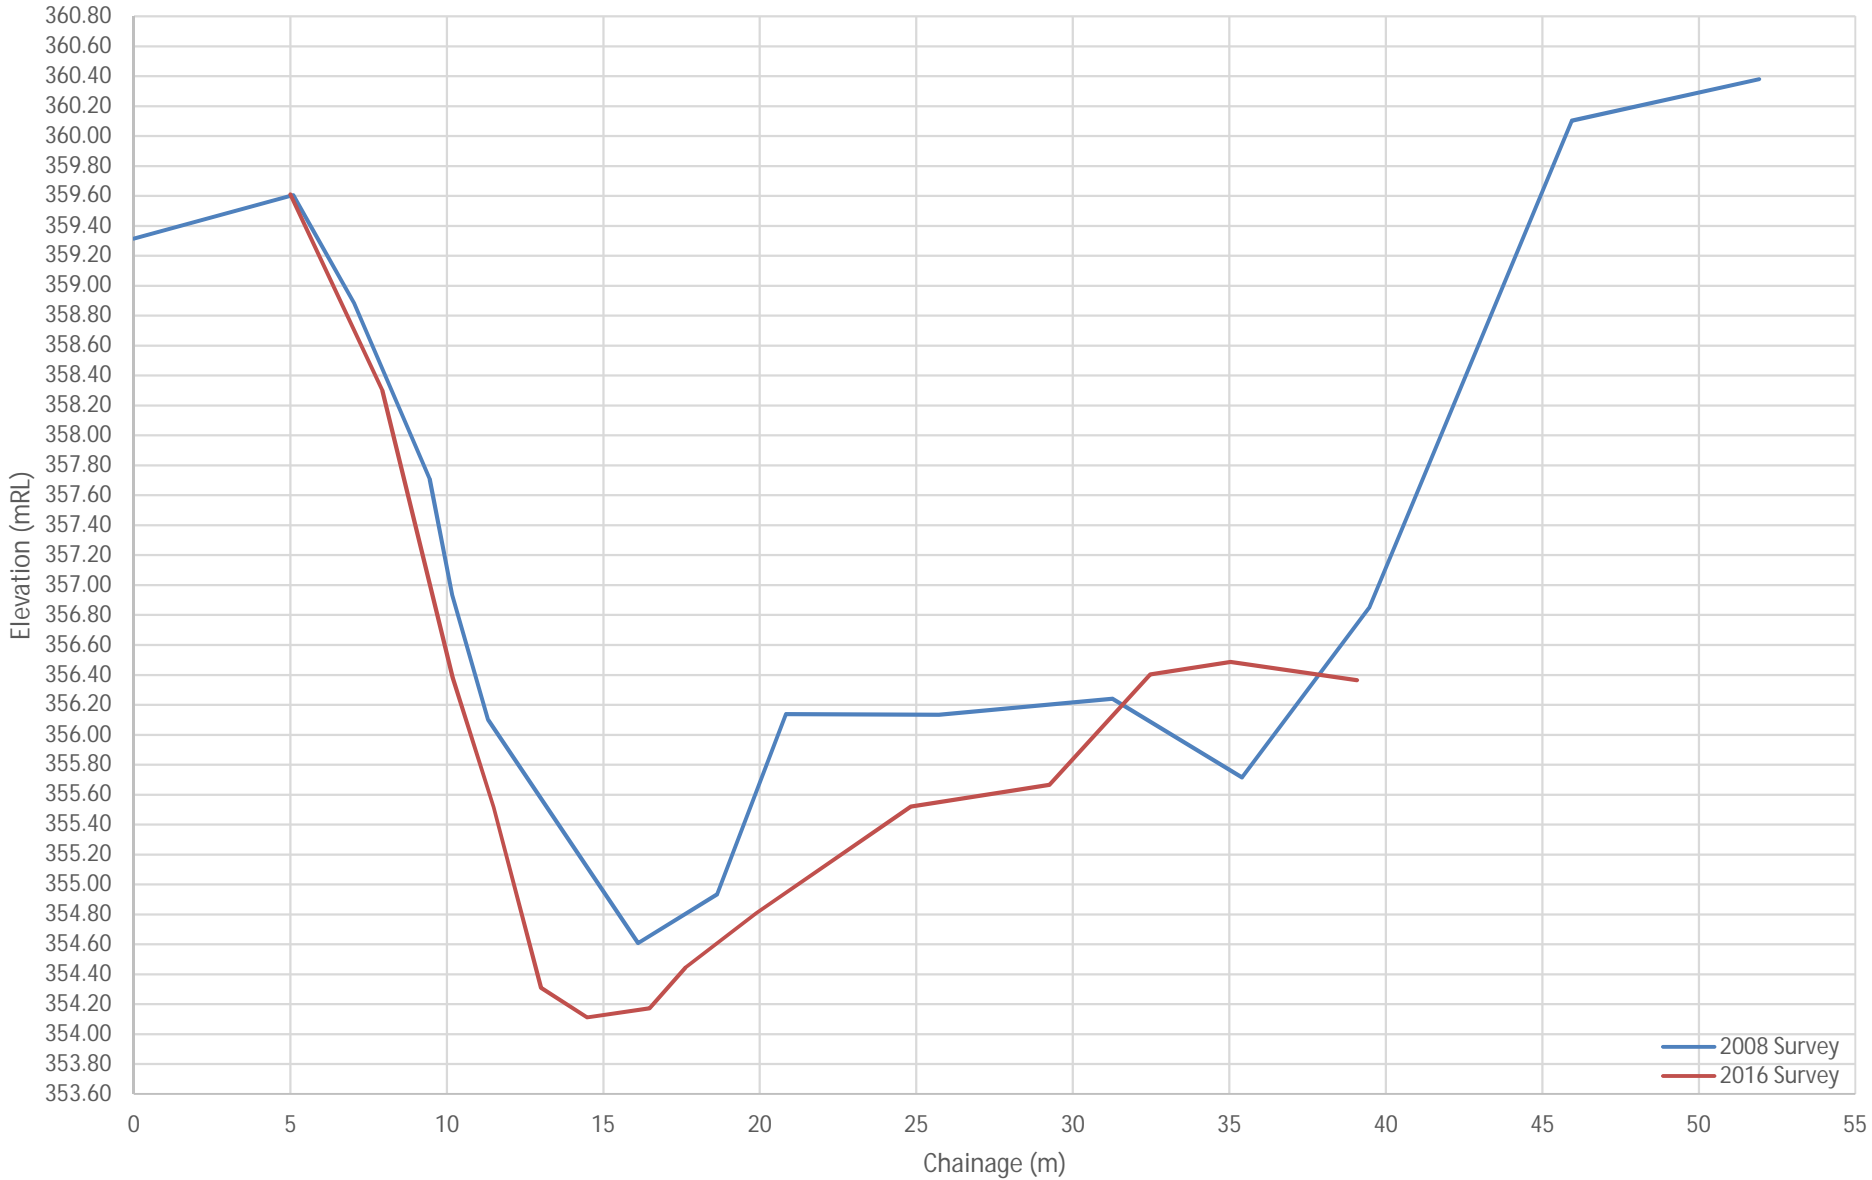

Appendix F: 2008 and 2016 cross sections

Tauranga Taupo Cross Section 1

Tauranga Taupo Cross Section 2

Tauranga Taupo Cross Section 3

Tauranga Taupo Cross Section 4

Tauranga Taupo Cross Section 5

Tauranga Taupo Cross Section 6

— 2008 Survey
— 2016 Survey

Note XS re-aligned

Tauranga Taupo Cross Section 7

Note XS re-aligned

Tauranga Taupo Cross Section 8

Note XS re-aligned

Tauranga Taupo Cross Section 9

Tauranga Taupo Cross Section 10

Note XS re-aligned

Tauranga Taupo Cross Section 11

Note XS re-aligned

Tauranga Taupo Cross Section 12

Note XS re-aligned

Tauranga Taupo Cross Section 13

Note XS re-aligned

Tauranga Taupo Cross Section 15

Note XS re-aligned

Tauranga Taupo Cross Section 16

Note XS re-aligned

Tauranga Taupo Cross Section 17

Note XS re-aligned

Tauranga Taupo Cross Section 18

Note XS re-aligned

Tauranga Taupo Cross Section 19