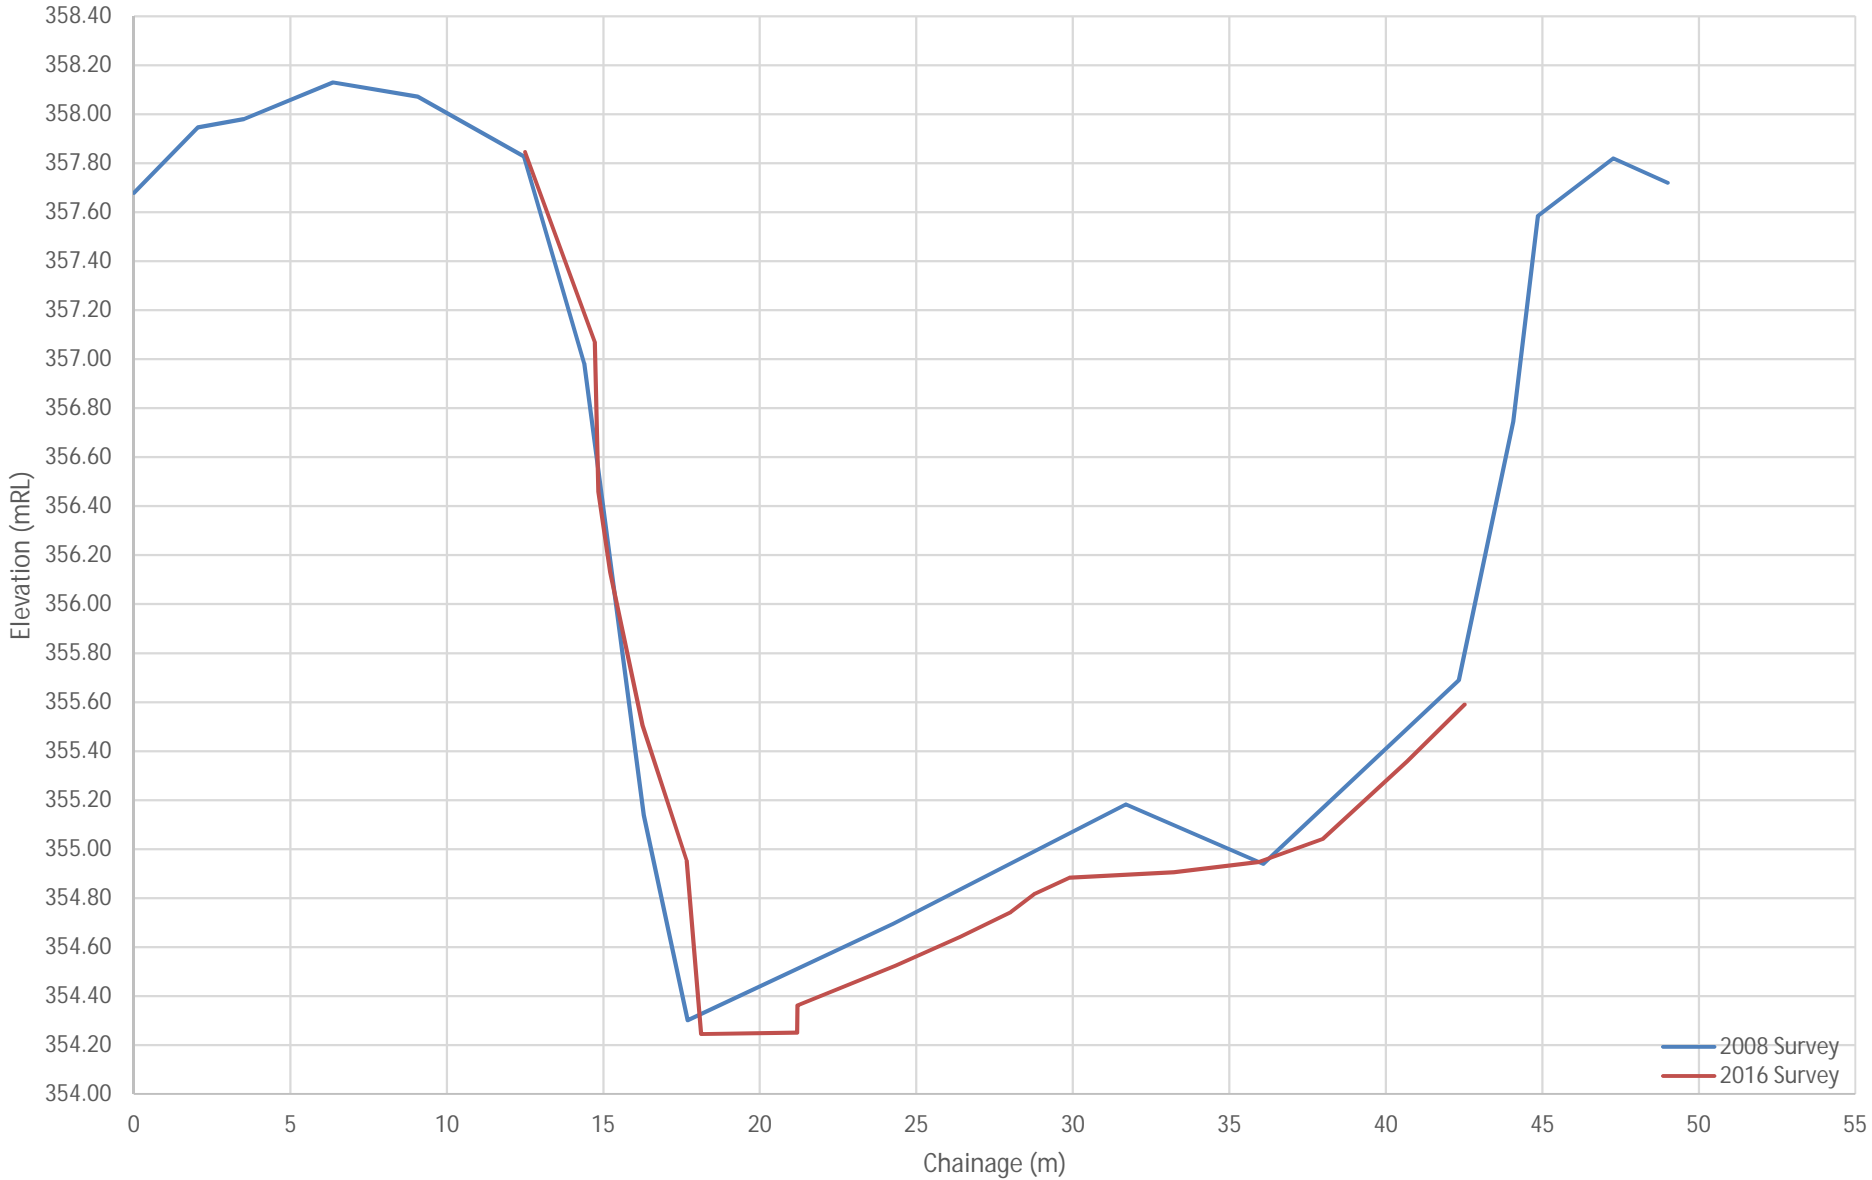

Appendix F: 2008 and 2016 cross sections

Tauranga Taupo Cross Section 1

Tauranga Taupo Cross Section 2

Tauranga Taupo Cross Section 3

Tauranga Taupo Cross Section 4

Tauranga Taupo Cross Section 5

Tauranga Taupo Cross Section 6

— 2008 Survey
— 2016 Survey

Note XS re-aligned

Tauranga Taupo Cross Section 7

Note XS re-aligned

Tauranga Taupo Cross Section 8

Note XS re-aligned

Tauranga Taupo Cross Section 9

Tauranga Taupo Cross Section 10

Note XS re-aligned

Tauranga Taupo Cross Section 11

Note XS re-aligned

Tauranga Taupo Cross Section 12

Note XS re-aligned

Tauranga Taupo Cross Section 13

Note XS re-aligned

Tauranga Taupo Cross Section 15

Note XS re-aligned

Tauranga Taupo Cross Section 16

Note XS re-aligned

Tauranga Taupo Cross Section 17

Note XS re-aligned

Tauranga Taupo Cross Section 18

Note XS re-aligned

Tauranga Taupo Cross Section 19