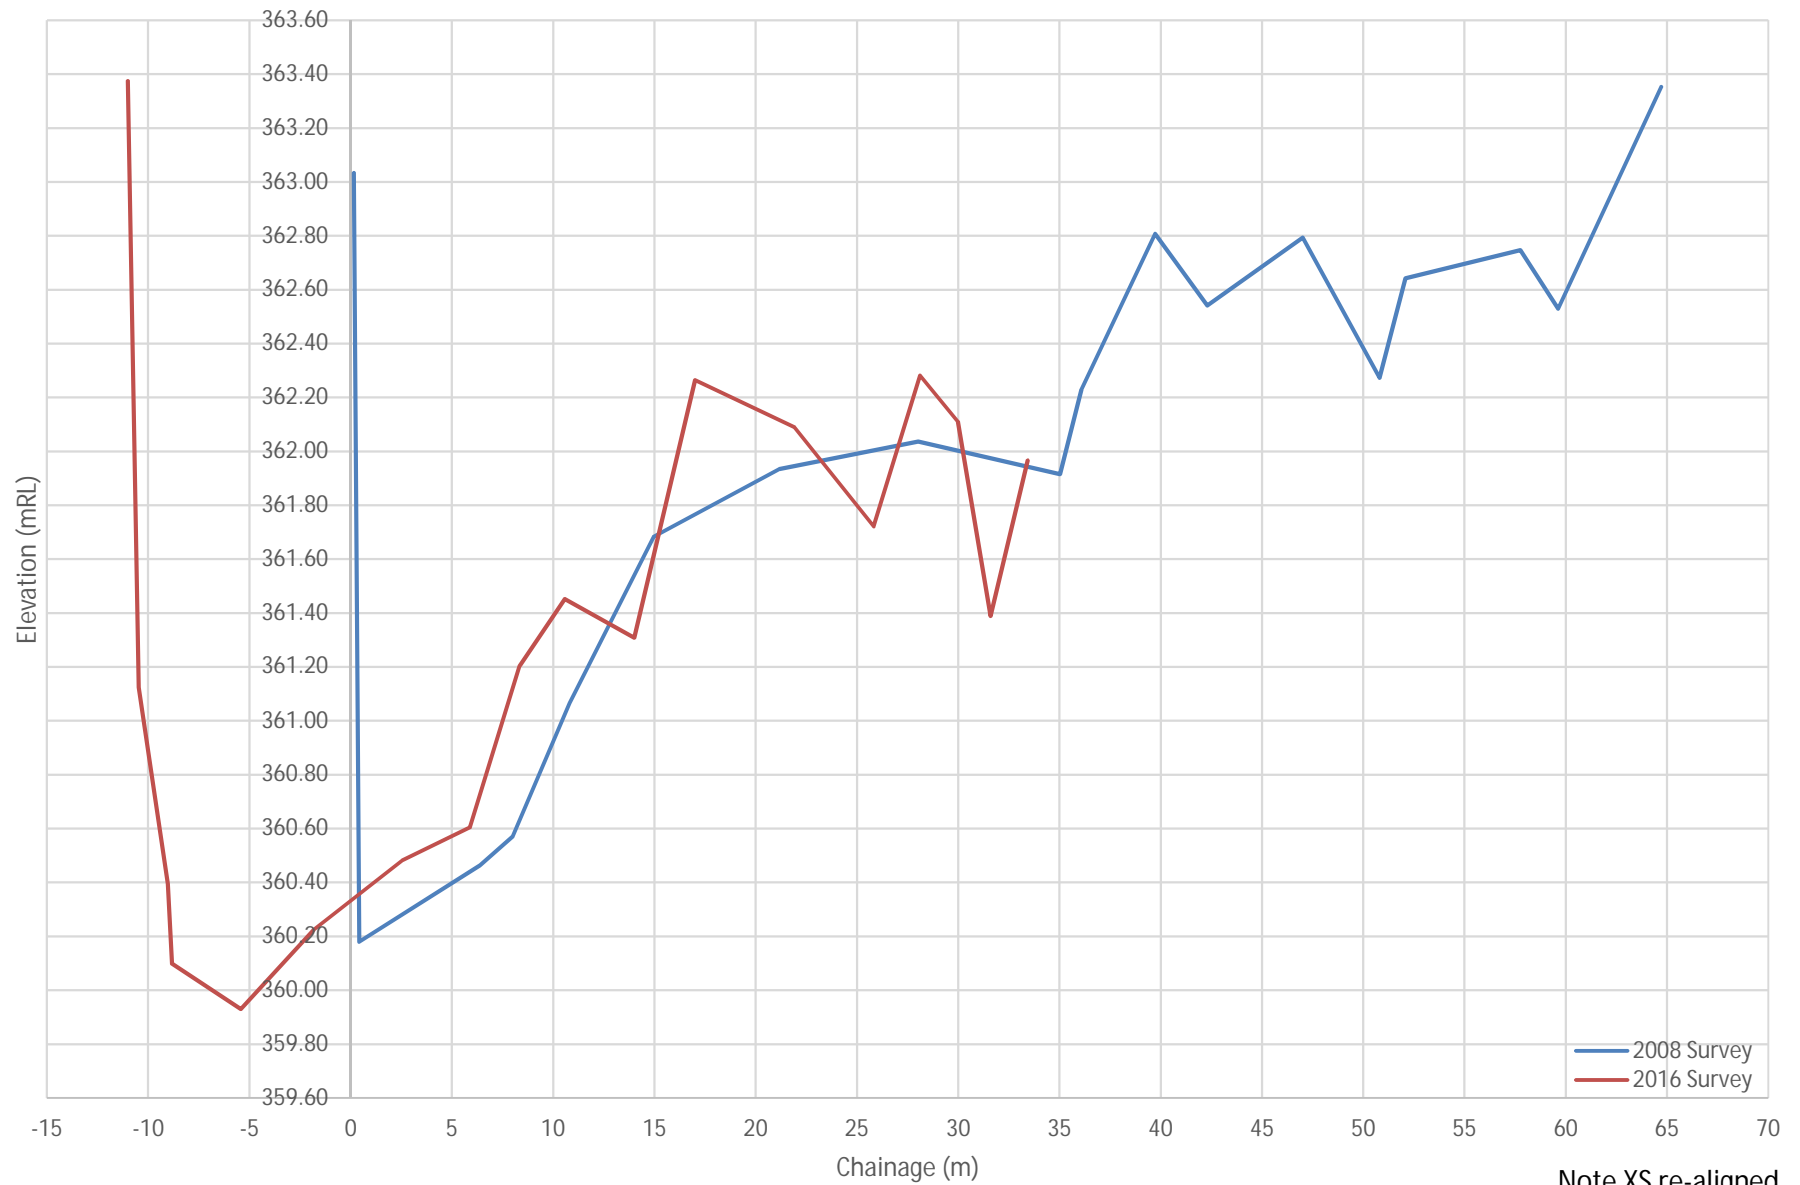

— 2008 Survey
— 2016 Survey

Note XS re-aligned

Tauranga Taupo Cross Section 7

Note XS re-aligned

Tauranga Taupo Cross Section 8

Note XS re-aligned

Tauranga Taupo Cross Section 9

Tauranga Taupo Cross Section 10

Note XS re-aligned

Tauranga Taupo Cross Section 11

Note XS re-aligned

Tauranga Taupo Cross Section 12

Note XS re-aligned

Tauranga Taupo Cross Section 13

Note XS re-aligned

Tauranga Taupo Cross Section 15

Note XS re-aligned

Tauranga Taupo Cross Section 16

Note XS re-aligned

Tauranga Taupo Cross Section 17

Note XS re-aligned

Tauranga Taupo Cross Section 18

Note XS re-aligned

Tauranga Taupo Cross Section 19

Note XS re-aligned

Tauranga Taupo Cross Section 20

Note XS re-aligned

Tauranga Taupo Cross Section 21

Note XS re-aligned

Tauranga Taupo Cross Section 26

Note XS re-aligned

Tauranga Taupo Cross Section 27