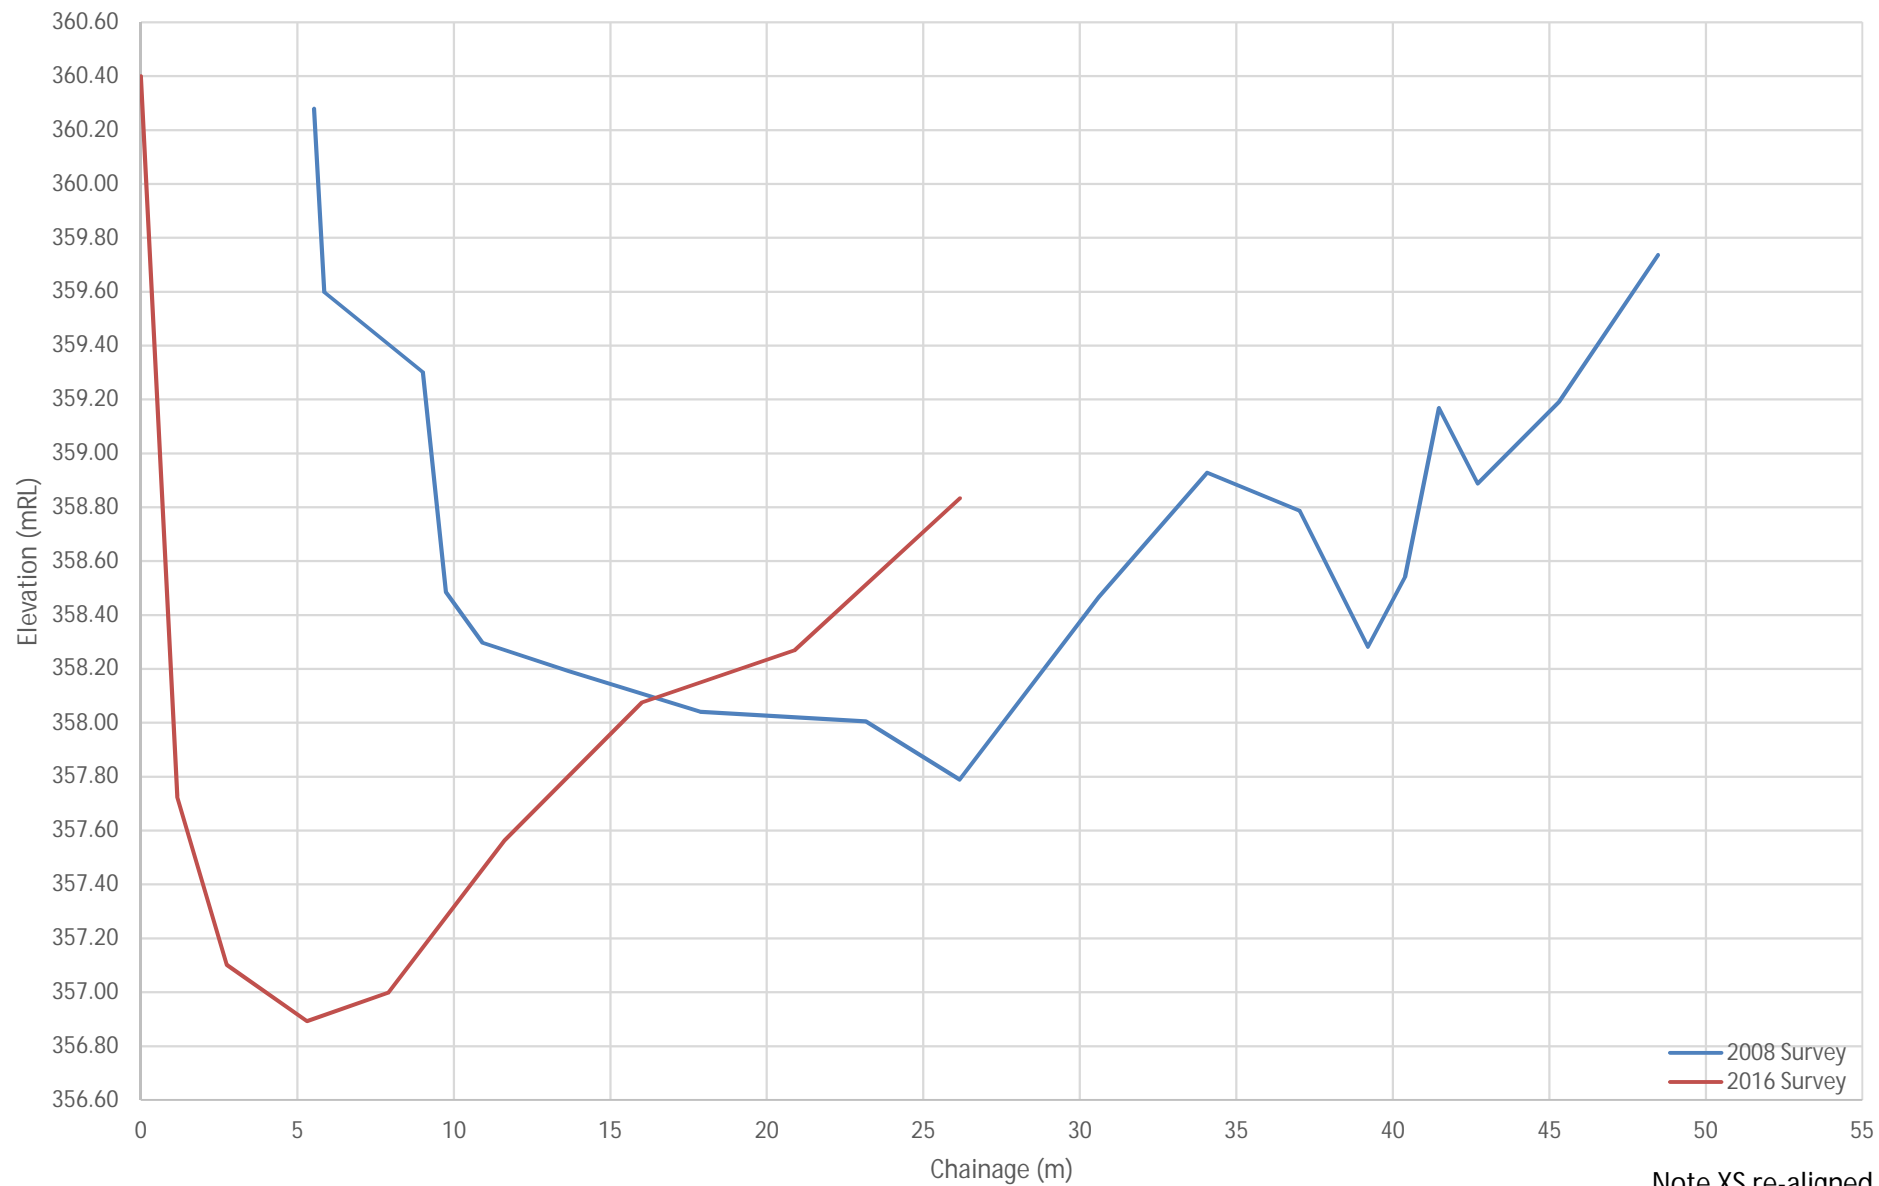

— 2008 Survey
— 2016 Survey

Note XS re-aligned

Tauranga Taupo Cross Section 7

Note XS re-aligned

Tauranga Taupo Cross Section 8

Note XS re-aligned

Tauranga Taupo Cross Section 9

Tauranga Taupo Cross Section 10

Note XS re-aligned

Tauranga Taupo Cross Section 11

Note XS re-aligned

Tauranga Taupo Cross Section 12

Note XS re-aligned

Tauranga Taupo Cross Section 13

Note XS re-aligned

Tauranga Taupo Cross Section 15

Note XS re-aligned

Tauranga Taupo Cross Section 16

Note XS re-aligned

Tauranga Taupo Cross Section 17

Note XS re-aligned

Tauranga Taupo Cross Section 18

Note XS re-aligned

Tauranga Taupo Cross Section 19

Note XS re-aligned

Tauranga Taupo Cross Section 20

Note XS re-aligned

Tauranga Taupo Cross Section 21

Note XS re-aligned

Tauranga Taupo Cross Section 26

Note XS re-aligned

Tauranga Taupo Cross Section 27