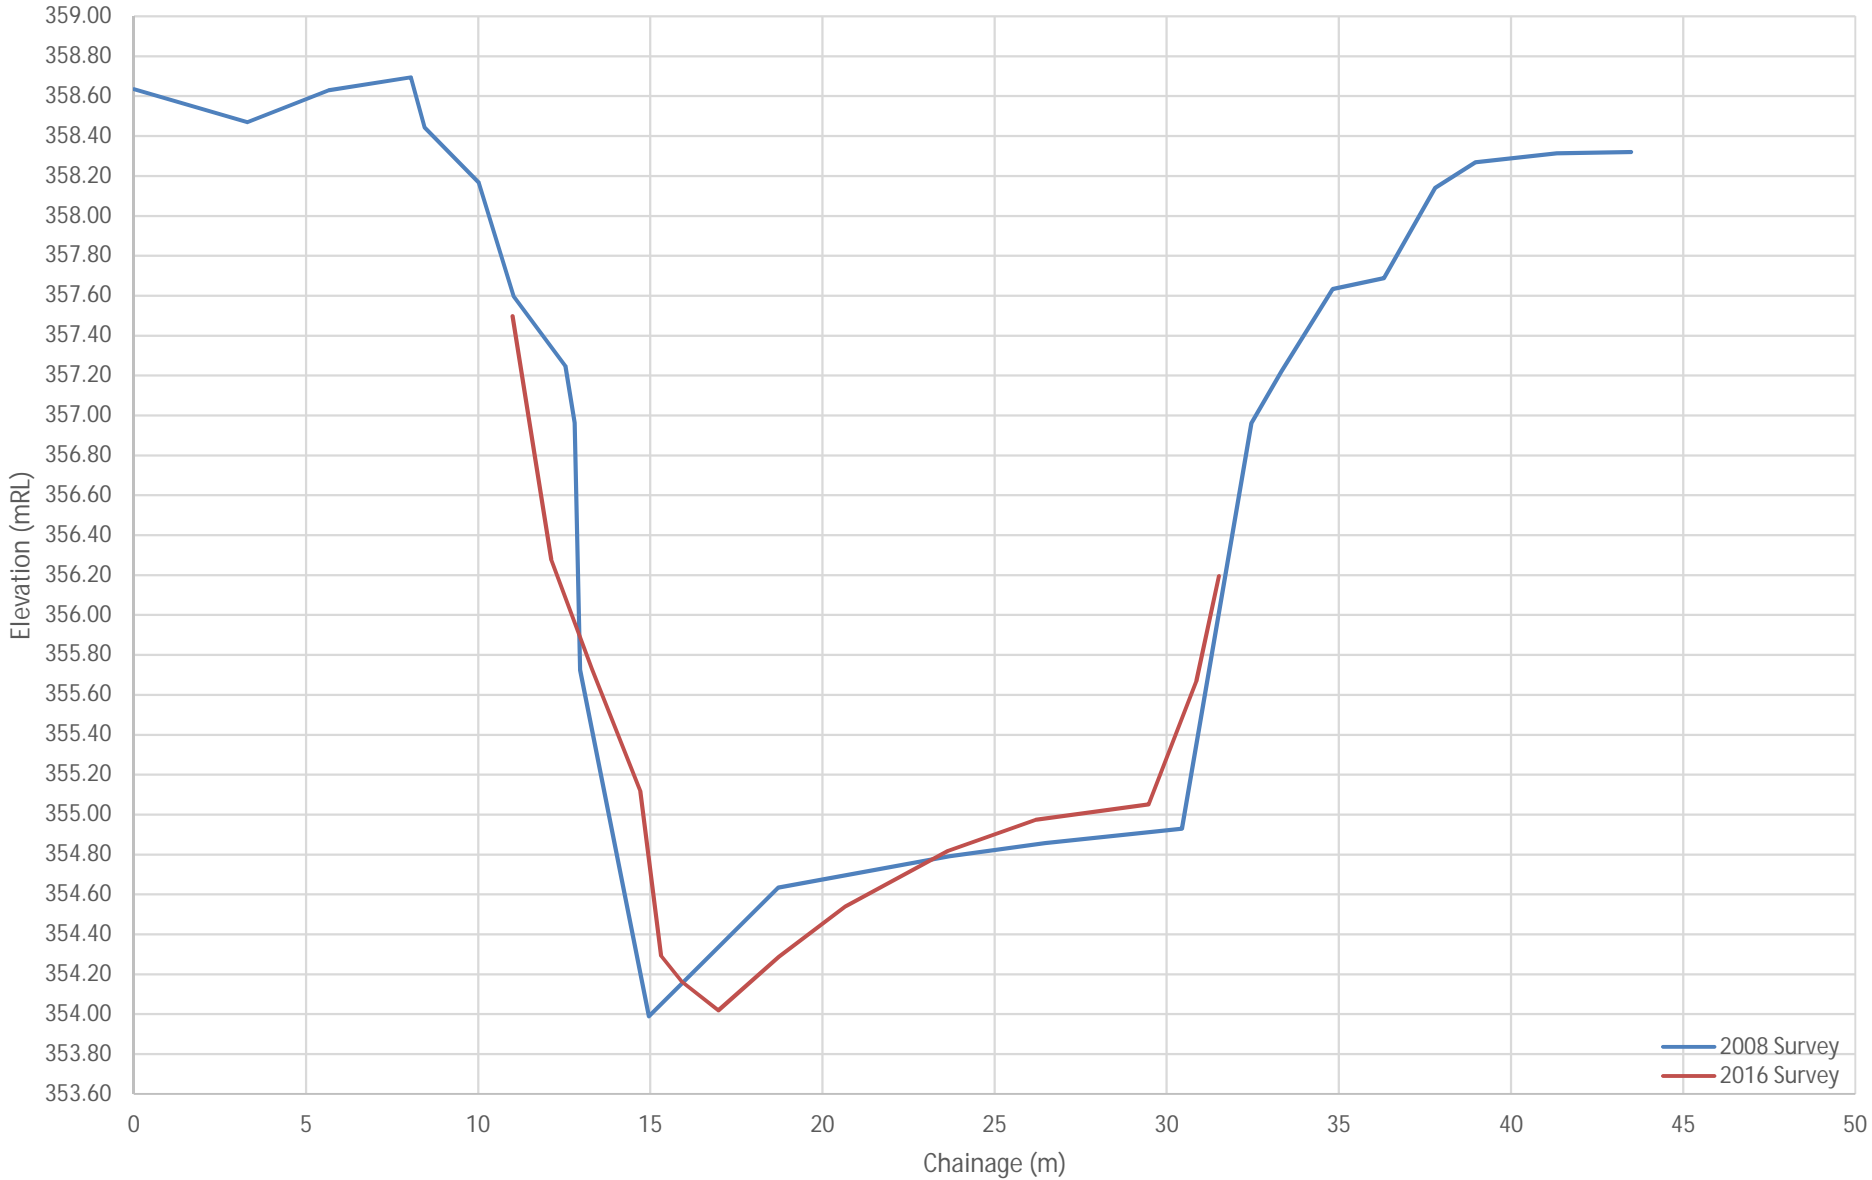

Appendix F: 2008 and 2016 cross sections

Tauranga Taupo Cross Section 1

Tauranga Taupo Cross Section 2

Tauranga Taupo Cross Section 3

Tauranga Taupo Cross Section 4

Tauranga Taupo Cross Section 5

Tauranga Taupo Cross Section 6

— 2008 Survey
— 2016 Survey

Note XS re-aligned

Tauranga Taupo Cross Section 7

Note XS re-aligned

Tauranga Taupo Cross Section 8

Note XS re-aligned

Tauranga Taupo Cross Section 9

Tauranga Taupo Cross Section 10

Note XS re-aligned

Tauranga Taupo Cross Section 11

Note XS re-aligned

Tauranga Taupo Cross Section 12

Note XS re-aligned

Tauranga Taupo Cross Section 13

Note XS re-aligned

Tauranga Taupo Cross Section 15

Note XS re-aligned

Tauranga Taupo Cross Section 20

Note XS re-aligned

Tauranga Taupo Cross Section 21

Note XS re-aligned

Tauranga Taupo Cross Section 26

Note XS re-aligned

Tauranga Taupo Cross Section 27