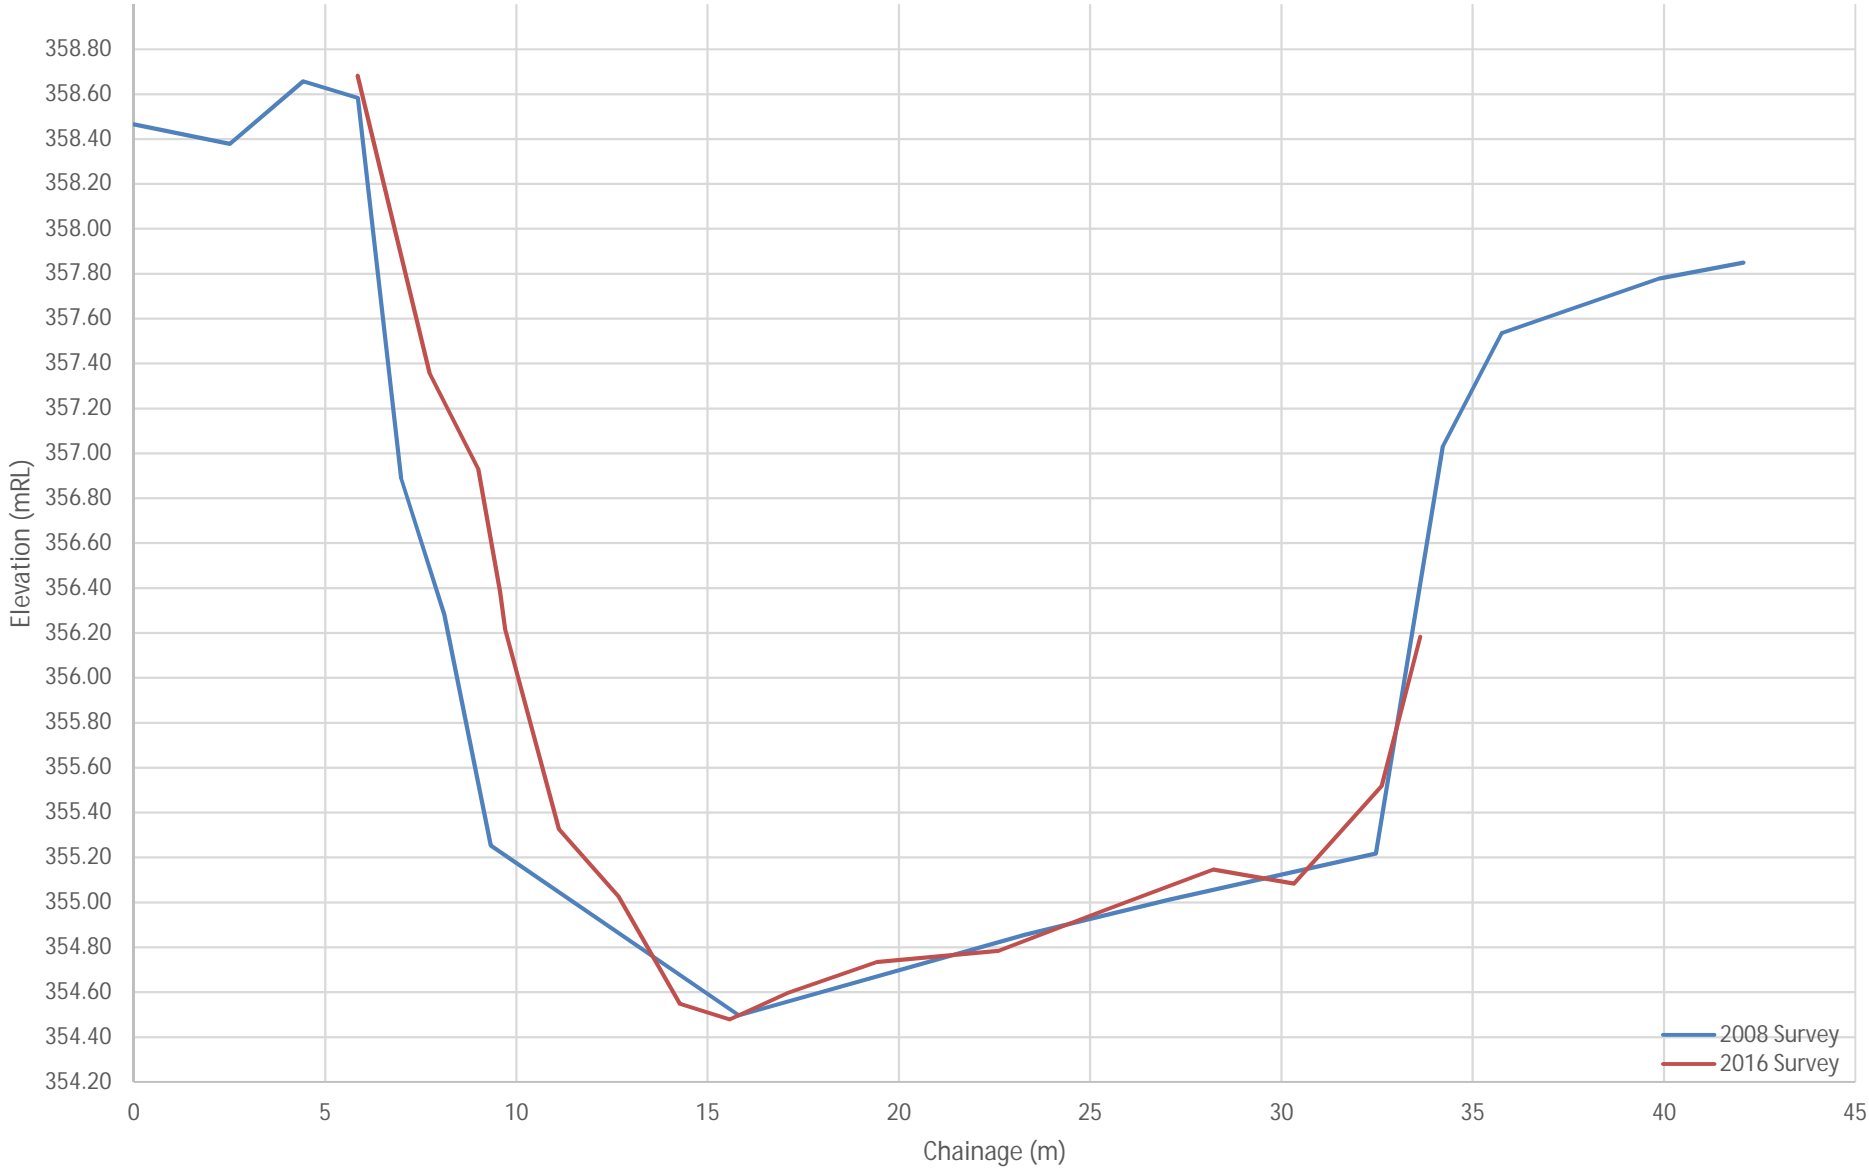

Appendix F: 2008 and 2016 cross sections

Tauranga Taupo Cross Section 1

Tauranga Taupo Cross Section 2

Tauranga Taupo Cross Section 3

Tauranga Taupo Cross Section 4

Tauranga Taupo Cross Section 5

Tauranga Taupo Cross Section 6

— 2008 Survey
— 2016 Survey

Note XS re-aligned

Tauranga Taupo Cross Section 7

Note XS re-aligned

Tauranga Taupo Cross Section 8

Note XS re-aligned

Tauranga Taupo Cross Section 9

Tauranga Taupo Cross Section 10

Note XS re-aligned

Tauranga Taupo Cross Section 11

Note XS re-aligned

Tauranga Taupo Cross Section 12

Note XS re-aligned

Tauranga Taupo Cross Section 13

Note XS re-aligned

Tauranga Taupo Cross Section 15

Note XS re-aligned

Tauranga Taupo Cross Section 16

Note XS re-aligned

Tauranga Taupo Cross Section 17

Note XS re-aligned

Tauranga Taupo Cross Section 18

Note XS re-aligned

Tauranga Taupo Cross Section 19