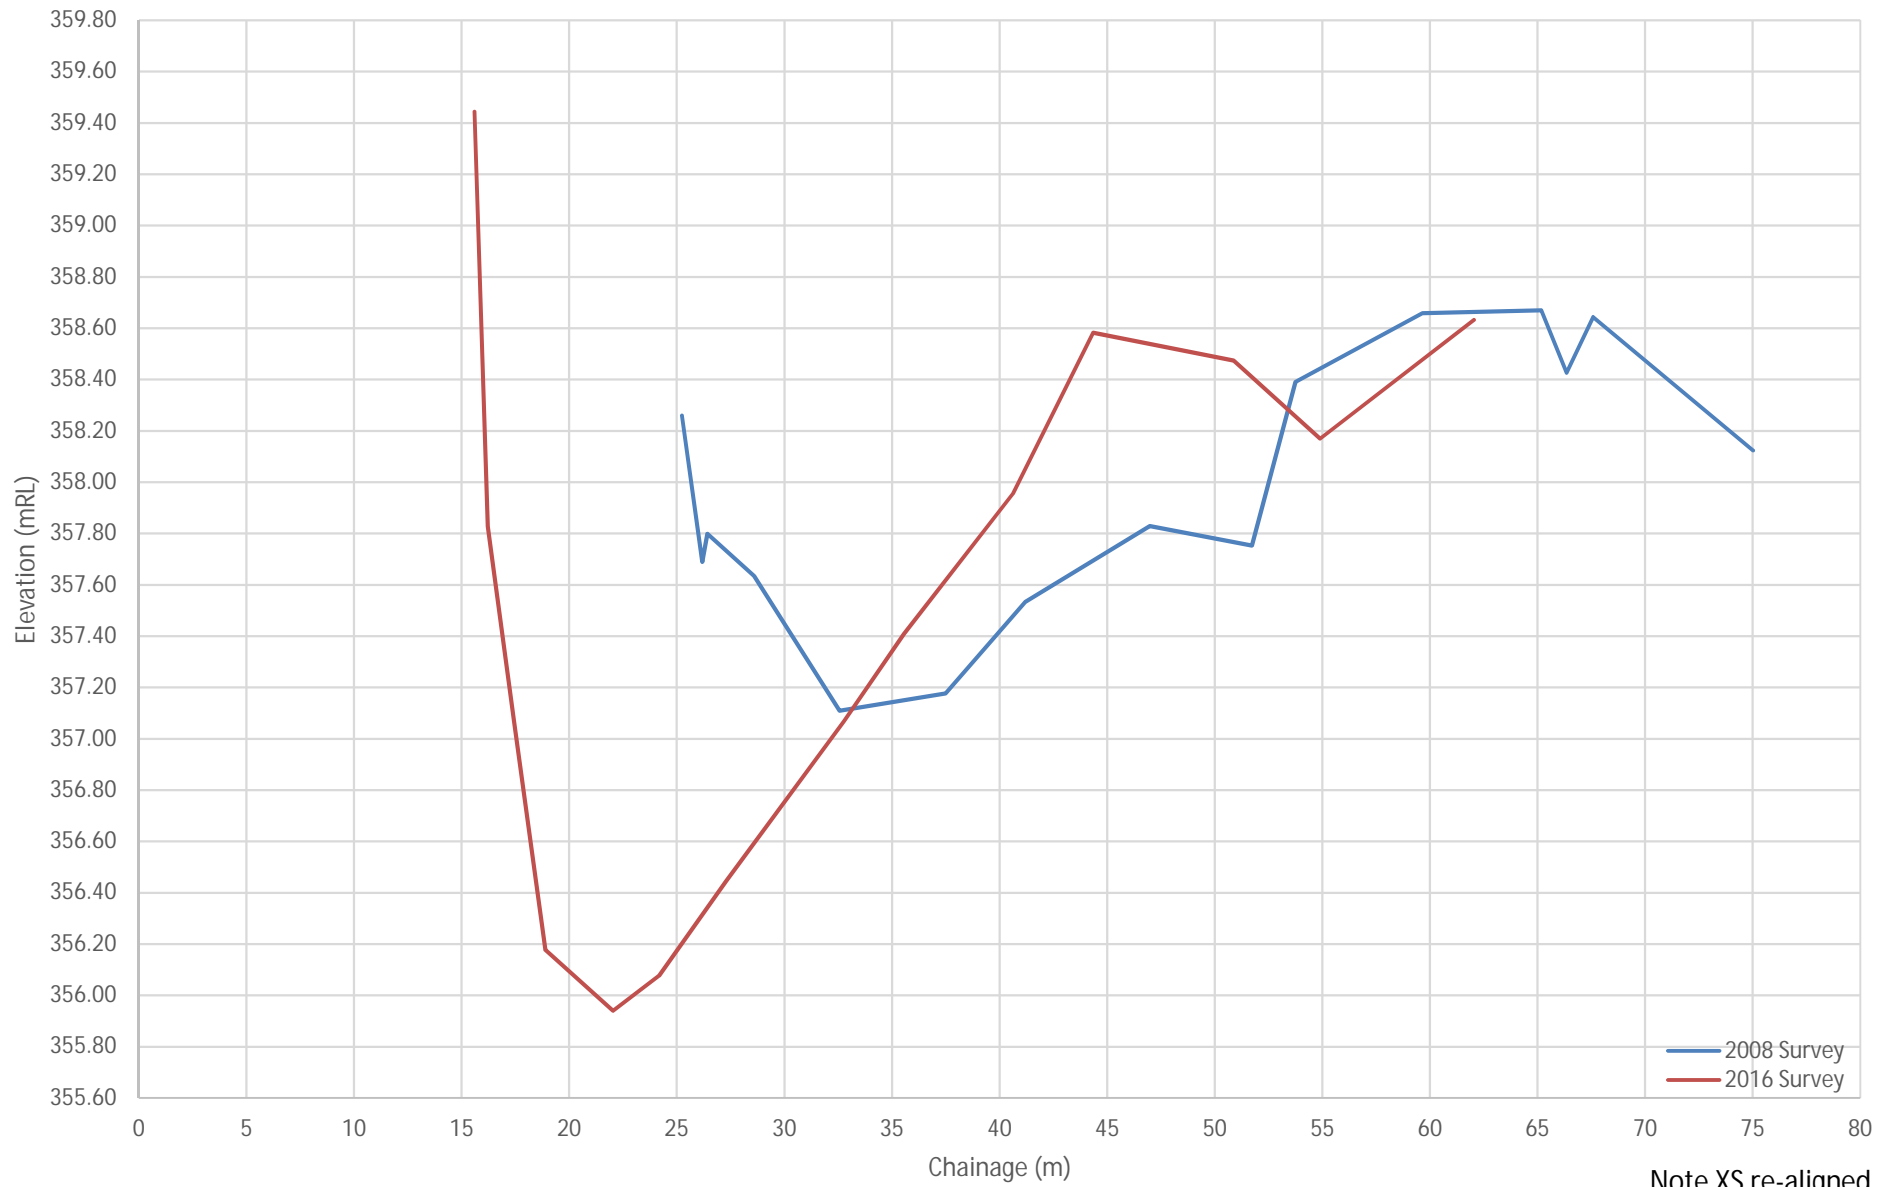

— 2008 Survey
— 2016 Survey

Note XS re-aligned

Tauranga Taupo Cross Section 7

Note XS re-aligned

Tauranga Taupo Cross Section 8

Note XS re-aligned

Tauranga Taupo Cross Section 9

Tauranga Taupo Cross Section 10

Note XS re-aligned

Tauranga Taupo Cross Section 11

Note XS re-aligned

Tauranga Taupo Cross Section 12

Note XS re-aligned

Tauranga Taupo Cross Section 13

Note XS re-aligned

Tauranga Taupo Cross Section 15

Note XS re-aligned

Tauranga Taupo Cross Section 16

Note XS re-aligned

Tauranga Taupo Cross Section 17

Note XS re-aligned

Tauranga Taupo Cross Section 18

Note XS re-aligned

Tauranga Taupo Cross Section 19

Note XS re-aligned

Tauranga Taupo Cross Section 20

Note XS re-aligned

Tauranga Taupo Cross Section 21

Note XS re-aligned

Tauranga Taupo Cross Section 26

Note XS re-aligned

Tauranga Taupo Cross Section 27