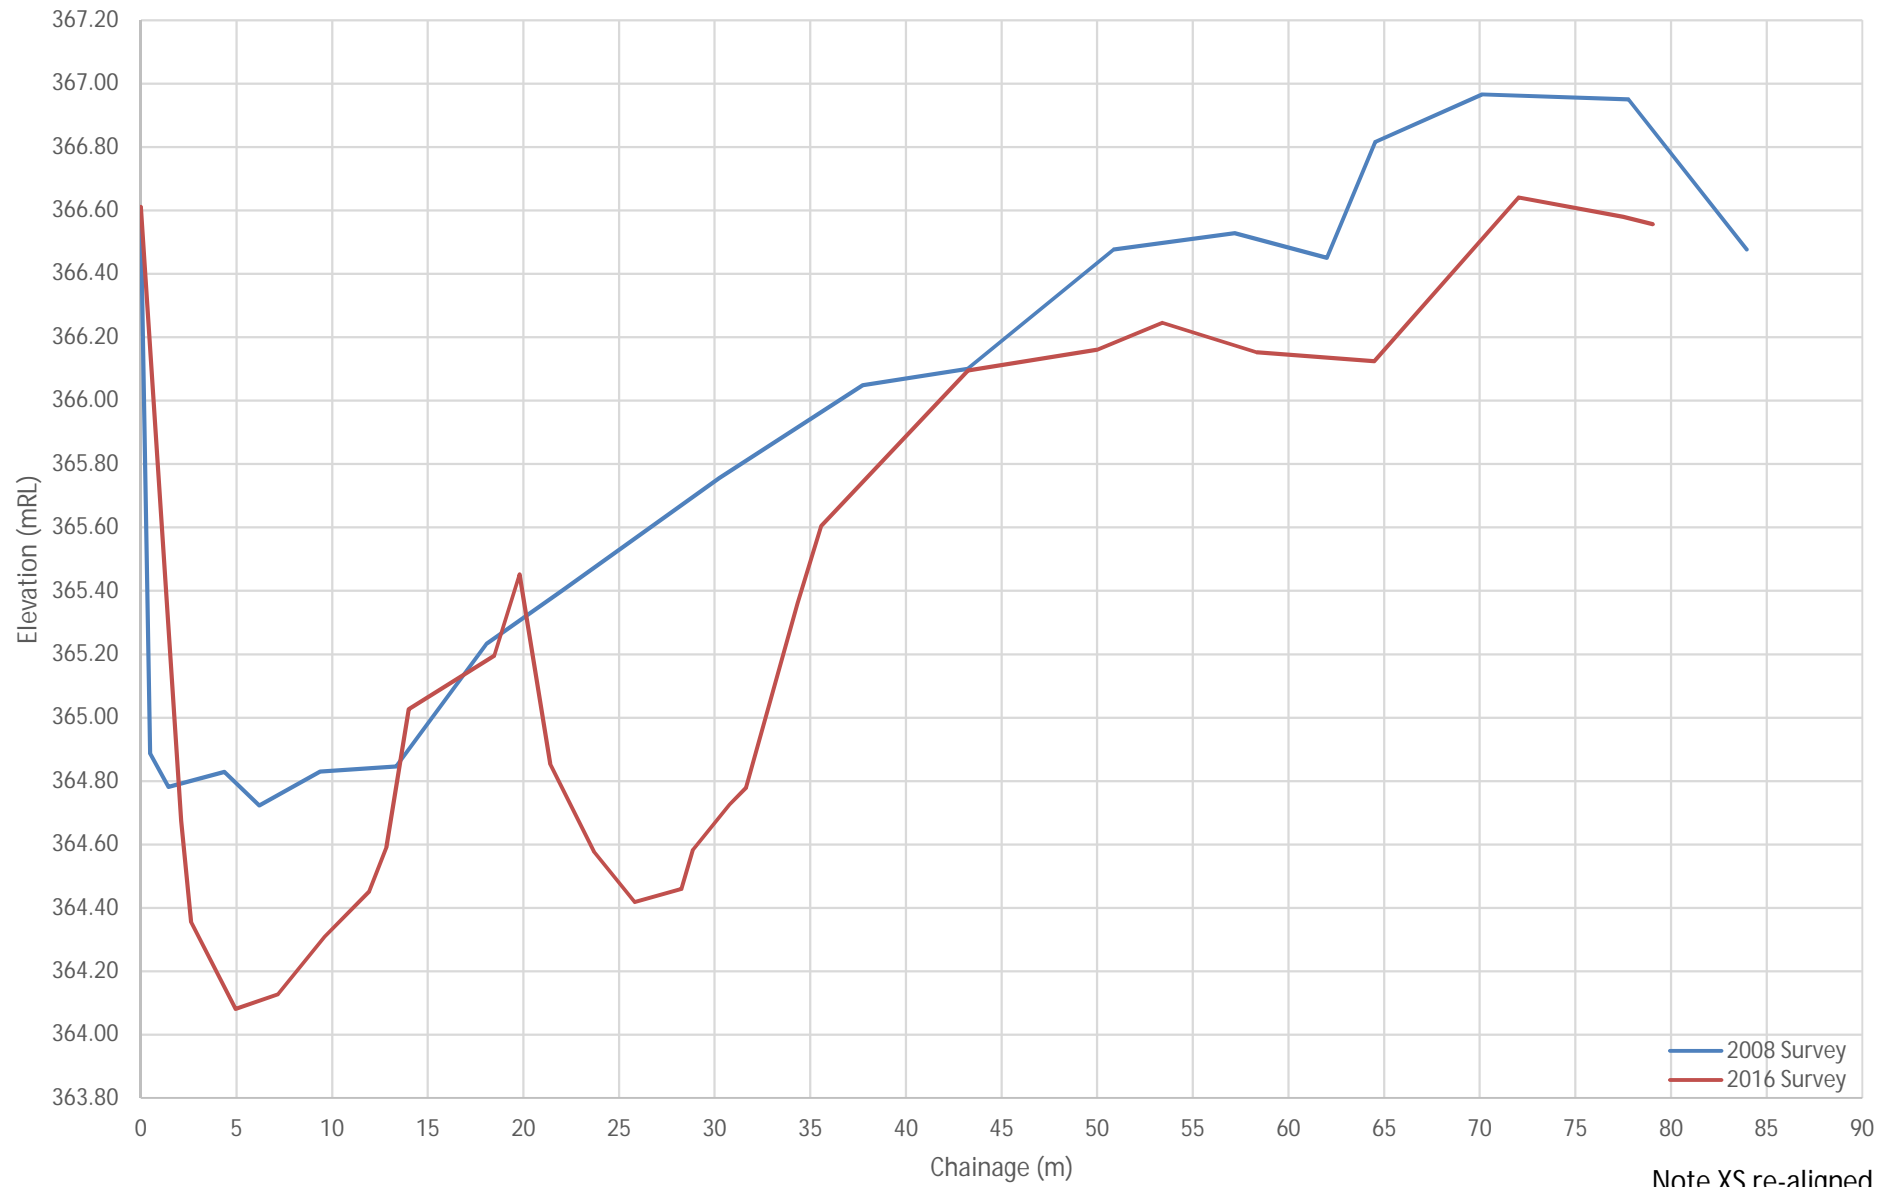

— 2008 Survey
— 2016 Survey

Note XS re-aligned

Tauranga Taupo Cross Section 7

Note XS re-aligned

Tauranga Taupo Cross Section 8

Note XS re-aligned

Tauranga Taupo Cross Section 9

Tauranga Taupo Cross Section 10

Note XS re-aligned

Tauranga Taupo Cross Section 20

Note XS re-aligned

Tauranga Taupo Cross Section 21

Note XS re-aligned

Tauranga Taupo Cross Section 26

Note XS re-aligned

Tauranga Taupo Cross Section 27

Note XS re-aligned

Tauranga Taupo Cross Section 28

Note XS re-aligned

Tauranga Taupo Cross Section 29

Note XS re-aligned

Tauranga Taupo Cross Section 30

Note XS re-aligned

Tauranga Taupo Cross Section 31

Note XS re-aligned

Tauranga Taupo Cross Section 32

Tauranga Taupo Cross Section 33

Tauranga Taupo Cross Section 34

Note XS re-aligned