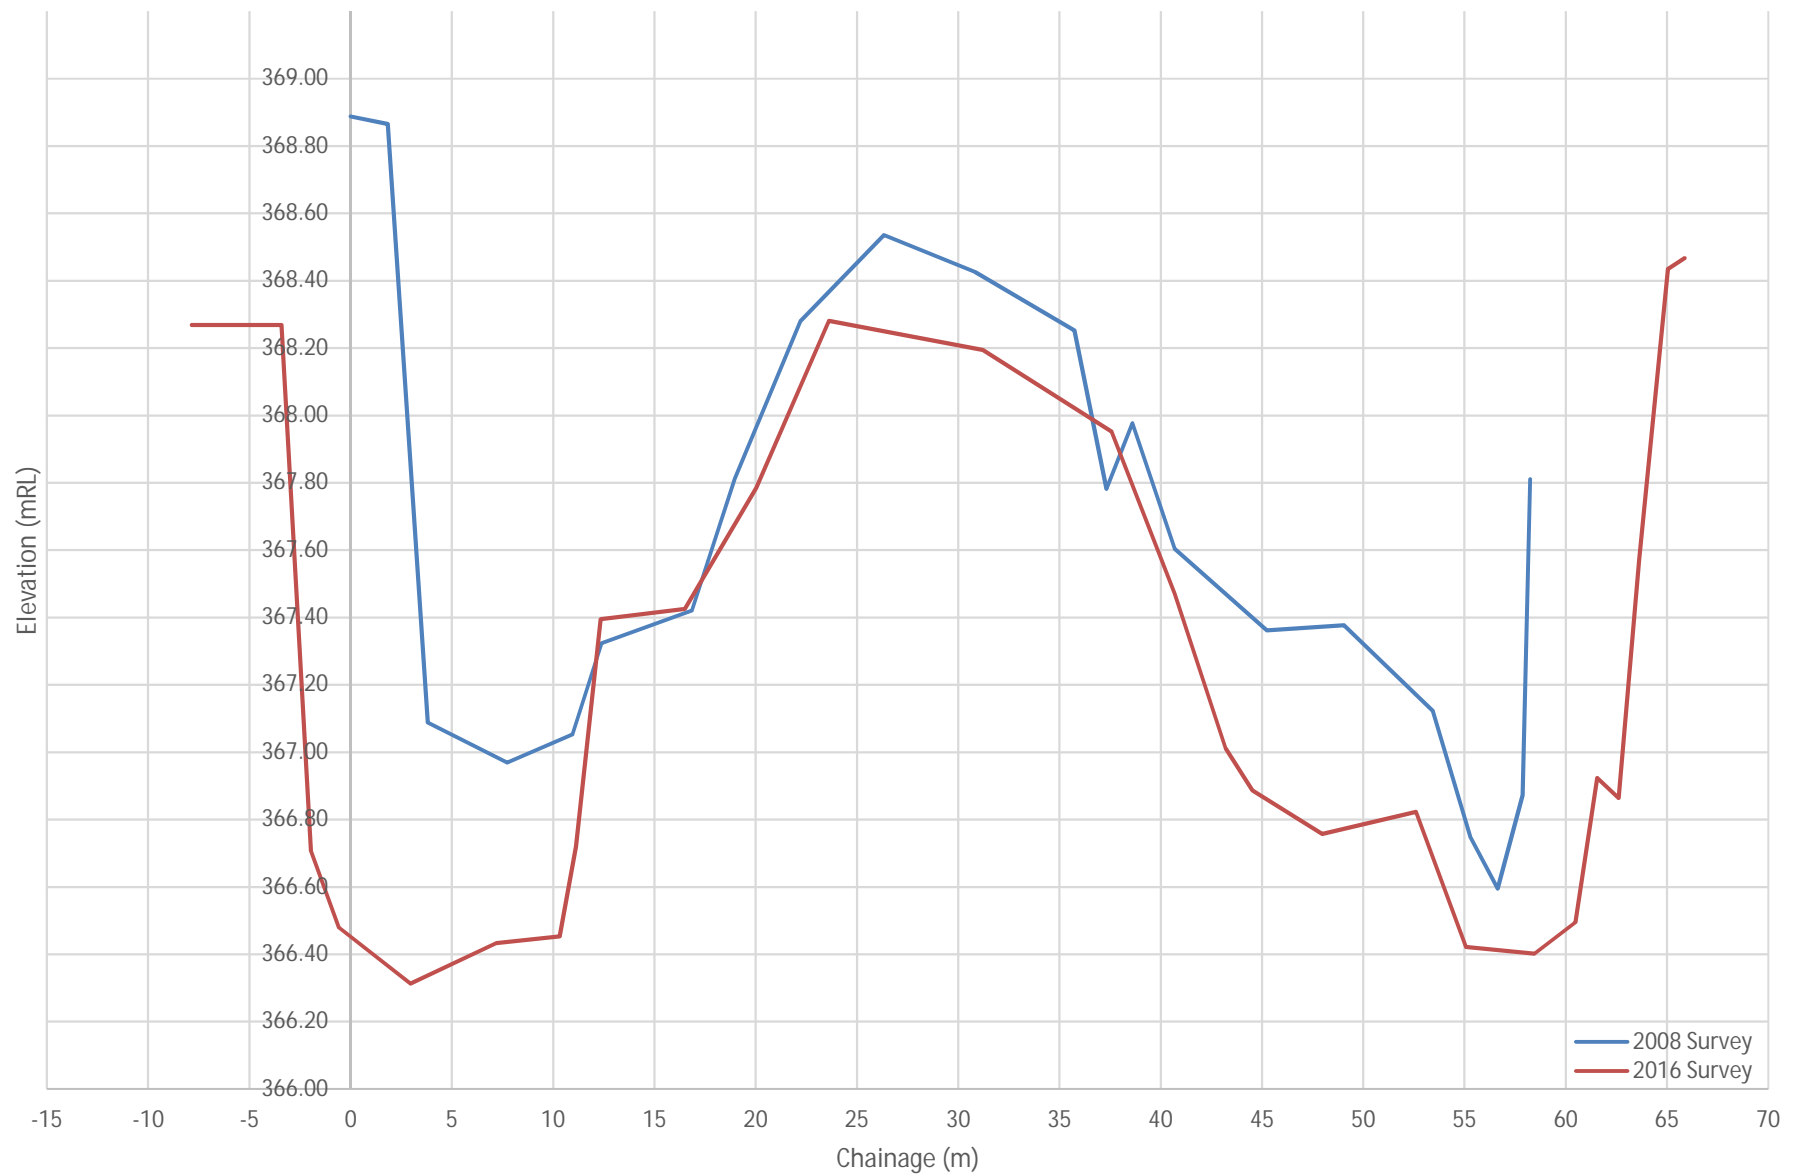

— 2008 Survey
— 2016 Survey

Note XS re-aligned

Tauranga Taupo Cross Section 7

Note XS re-aligned

Tauranga Taupo Cross Section 8

Note XS re-aligned

Tauranga Taupo Cross Section 9

Tauranga Taupo Cross Section 10

Note XS re-aligned

Tauranga Taupo Cross Section 20

Note XS re-aligned

Tauranga Taupo Cross Section 21

Note XS re-aligned

Tauranga Taupo Cross Section 26

Note XS re-aligned

Tauranga Taupo Cross Section 27

Note XS re-aligned

Tauranga Taupo Cross Section 28

Note XS re-aligned

Tauranga Taupo Cross Section 29

Note XS re-aligned

Tauranga Taupo Cross Section 30

Note XS re-aligned

Tauranga Taupo Cross Section 31

Note XS re-aligned

Tauranga Taupo Cross Section 32

Tauranga Taupo Cross Section 33

Tauranga Taupo Cross Section 34

Note XS re-aligned